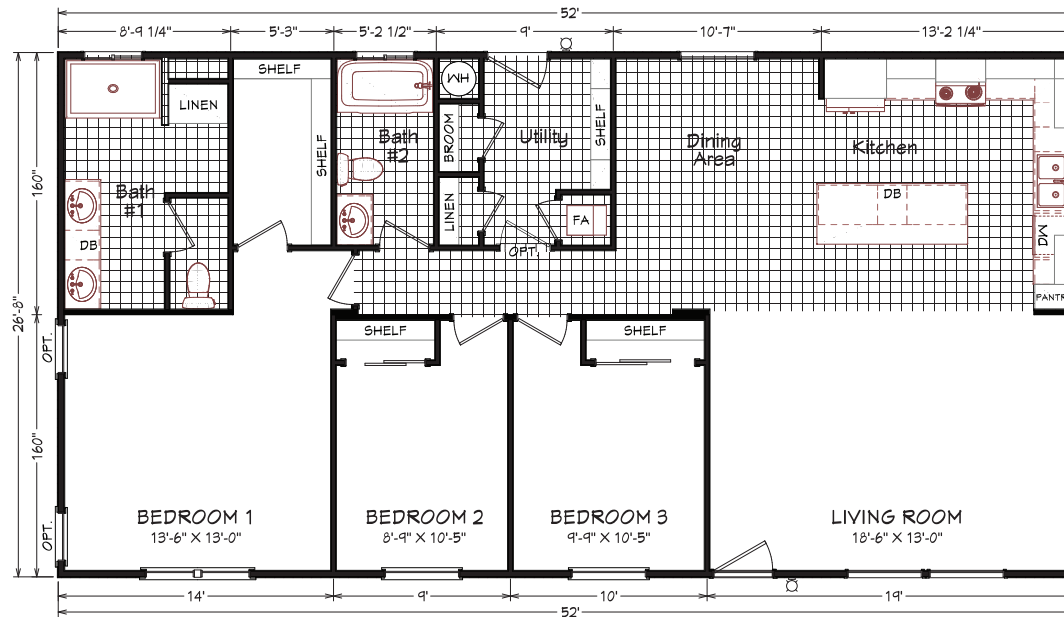

Isola

Coronado Series

1,387 SQ. FT. (Approximate) 3 Bedroom, 2 Bath

Last Updated: 1-24-24

Alternate Kitchen

Optional Glamor Bath

THE HOME OUTLET
 890 N. Arizona Ave.
 Chandler, AZ 85225

TheHomeOutletAZ.com | 1-800-965-5401