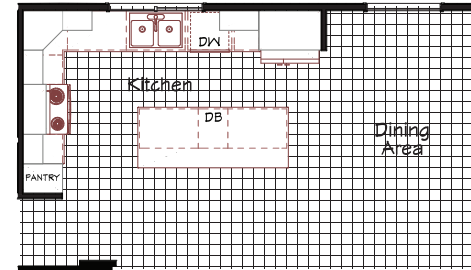

Isola

Coronado Series

1,387 SQ. FT. (Approximate) 3 Bedroom, 2 Bath

Last Updated: 1-24-24

Alternate Kitchen

Optional Glamor Bath

THE HOME OUTLET
 890 N. Arizona Ave.
 Chandler, AZ 85225

TheHomeOutletAZ.com | 1-800-965-5401