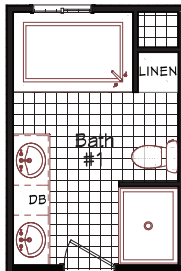

Isola

Coronado Series

1,387 SQ. FT. (Approximate) 3 Bedroom, 2 Bath

Last Updated: 1-24-24

Alternate Kitchen

Optional Glamor Bath

THE HOME OUTLET
 890 N. Arizona Ave.
 Chandler, AZ 85225

TheHomeOutletAZ.com | 1-800-965-5401