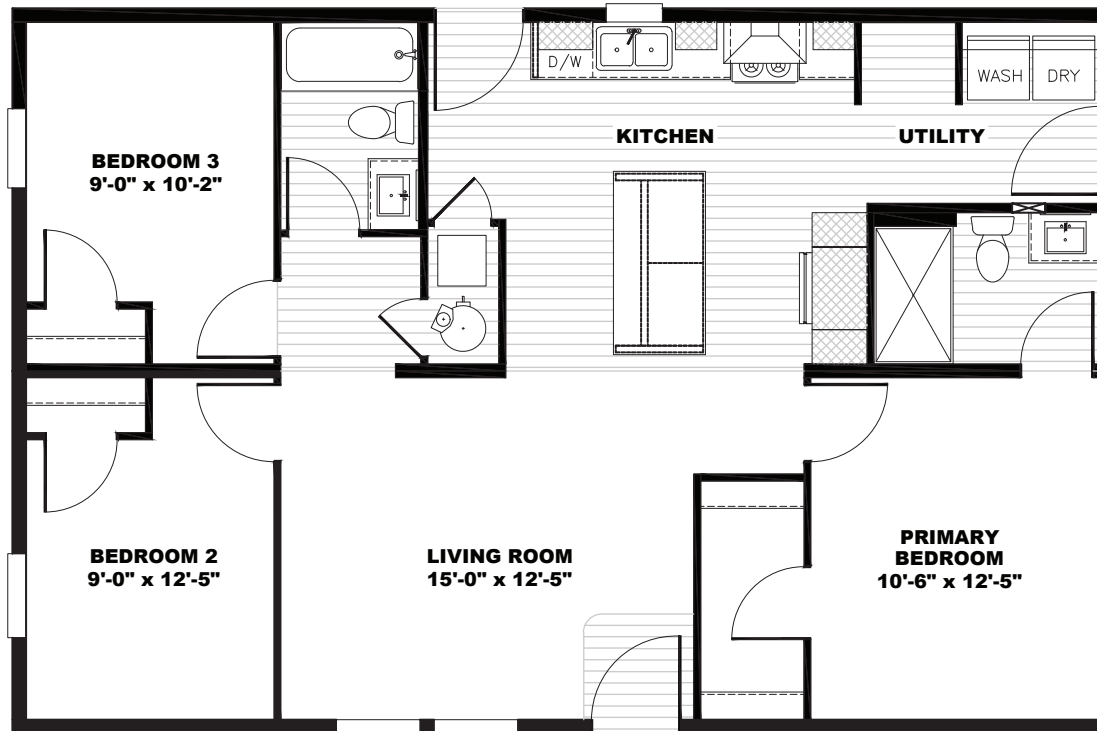

Huyton

Tempo Series - Multi Section

1,053 SQ. FT. (Approximate) 3 Bedroom, 2 Bath

Last Updated: 7-10-23

 Alternate Door Location Available

THE HOME OUTLET
890 N. Arizona Ave.
Chandler, AZ 85225

TheHomeOutletAZ.com | 1-800-965-5401