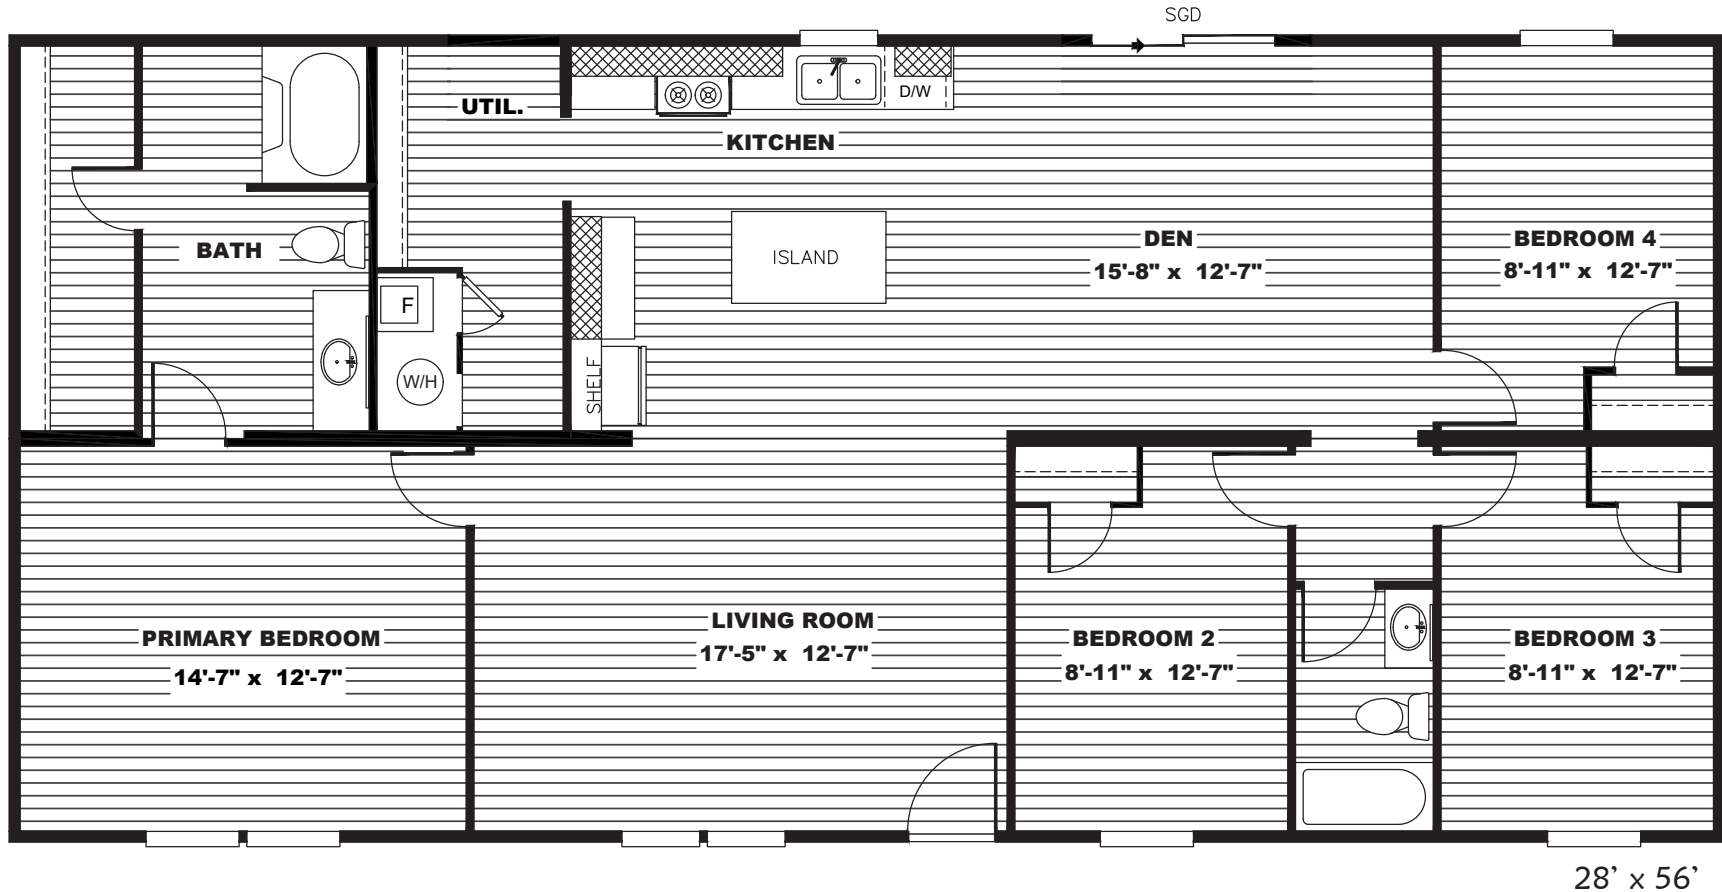

Hawley

TRU Homes Series - Multi Section

1,475 SQ. FT. (Approximate) 4 Bedroom, 2 Bath

Last Updated: 3-7-22

THE HOME OUTLET
890 N. Arizona Ave.
Chandler, AZ 85225

TheHomeOutletAZ.com | 1-800-965-5401

IMPORTANT: Alta Cima Corp reserves the right to modify, cancel or substitute products or features of this event at any time without prior notice or obligation. Pictures and other promotional materials are representative and may depict or contain floor plans, square footages, elevations, options, upgrades, extra design features, decorations, floor coverings, specialty light fixtures, custom paint and wall coverings, window treatments, landscaping, sound and alarm systems, furnishings, appliances, and other designer/decorator features and amenities that are not included as part of the home and/or may not be available at all locations. Home, pricing and community information is subject to change, and homes to prior sale, at any time without notice or obligation. ©2020 Alta Cima Corp. All rights reserved.