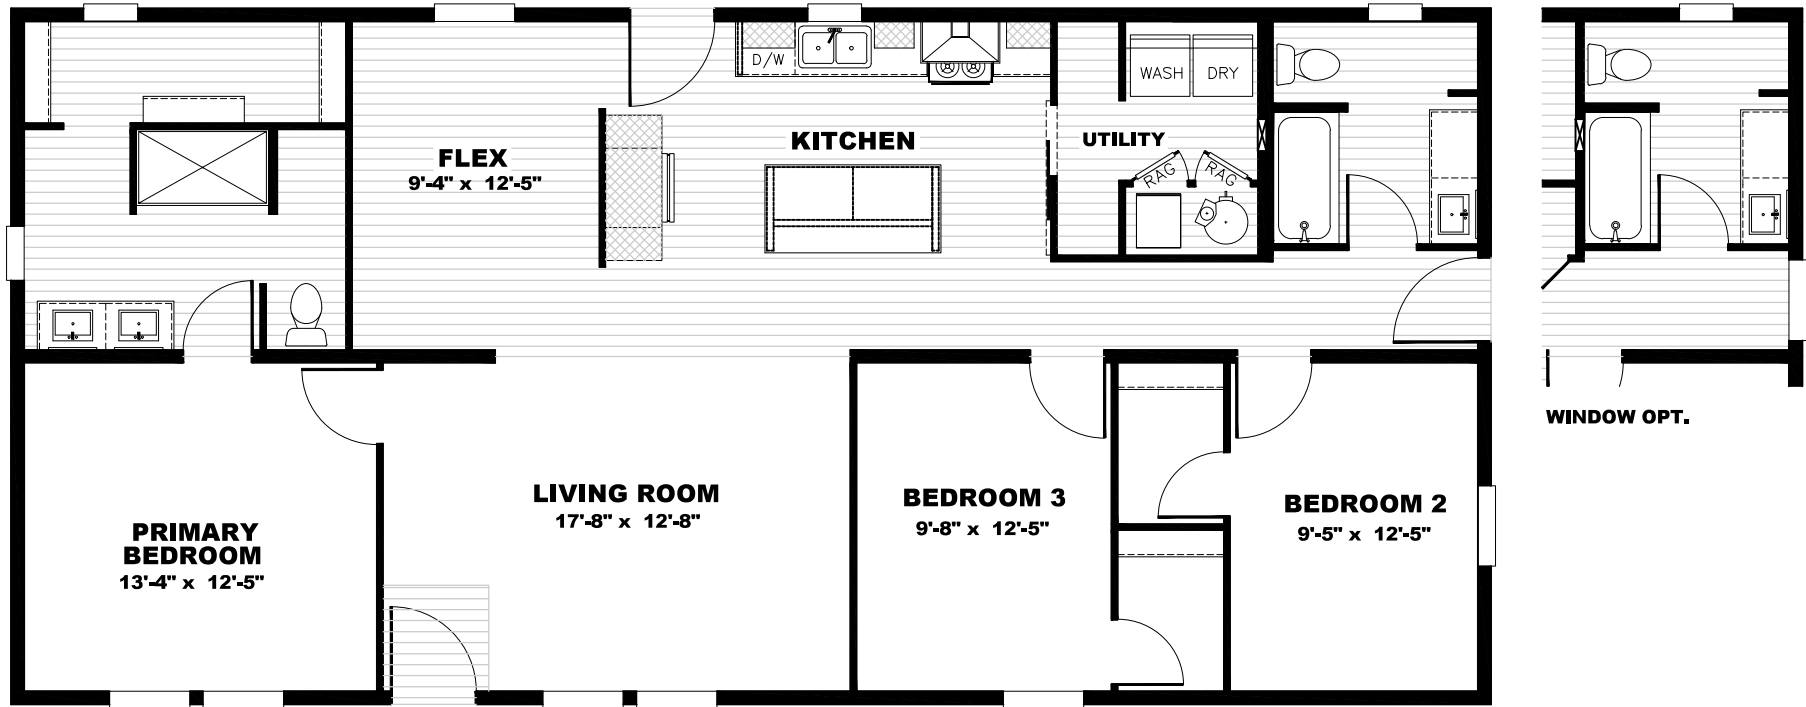

Hartington

Tempo Series - Multi Section

1,475 SQ. FT. (Approximate) 3 Bedroom, 2 Bath

Last Updated: 8-10-23

THE HOME OUTLET
890 N. Arizona Ave.
Chandler, AZ 85225

TheHomeOutletAZ.com | 1-800-965-5401

IMPORTANT: Alta Cima Corp reserves the right to modify, cancel or substitute products or features of this event at any time without prior notice or obligation. Pictures and other promotional materials are representative and may depict or contain floor plans, square footages, elevations, options, upgrades, extra design features, decorations, floor coverings, specialty light fixtures, custom paint and wall coverings, window treatments, landscaping, sound and alarm systems, furnishings, appliances, and other designer/decorator features and amenities that are not included as part of the home and/or may not be available at all locations. Home, pricing and community information is subject to change, and homes to prior sale, at any time without notice or obligation. ©2020 Alta Cima Corp. All rights reserved.