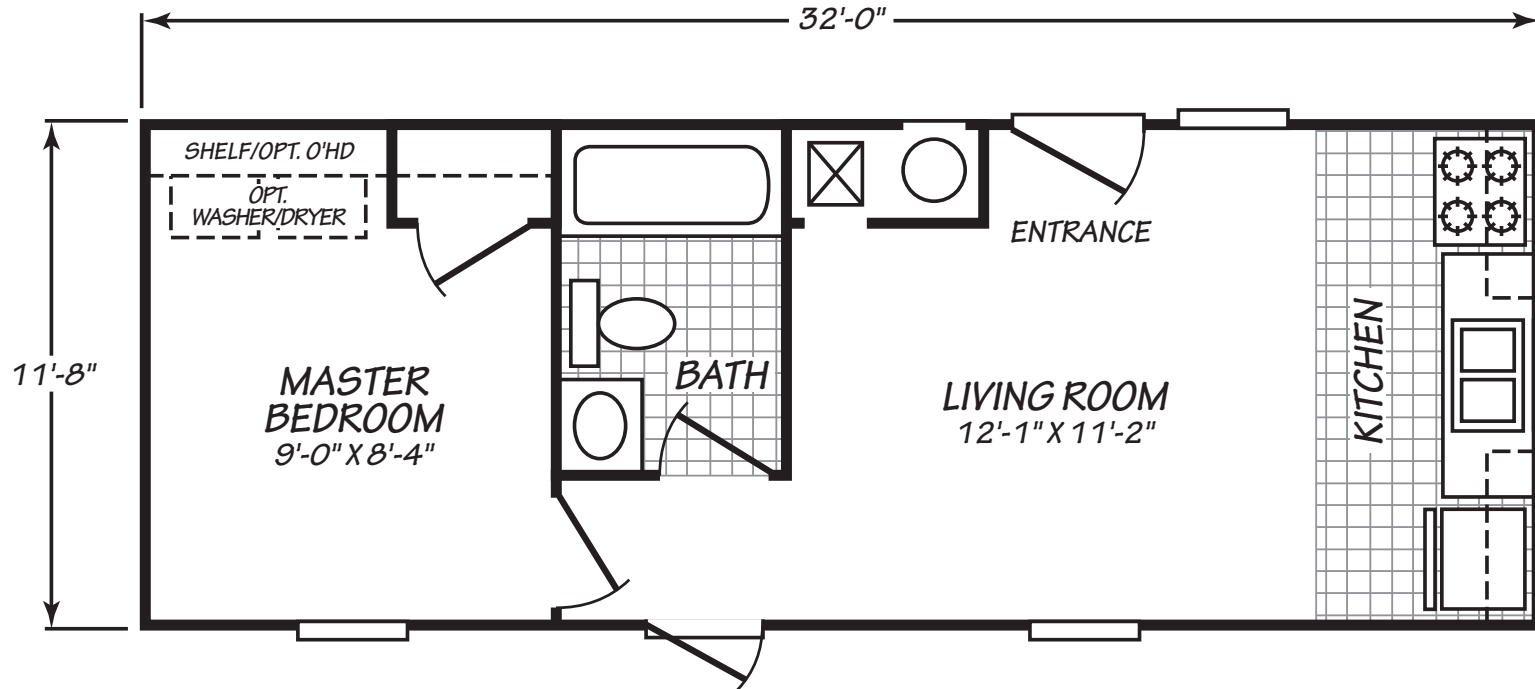

Harelson

Canyon Lake Series

1 Bedrooms, 1 Baths
Approx. 378 Sq. Ft.

Last Updated: 10-21-19

The Home Outlet • Tucson
890 North Arizona Avenue
Chandler, Arizona 85225

For Detailed Directions See Map On Our Website