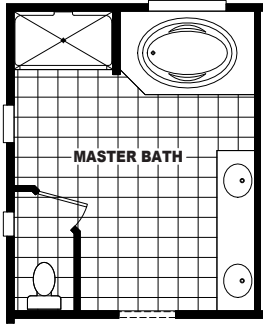

Florentine

Mountain Ridge Series

3 Bedrooms, 2 Baths
Approx. 2,000 Sq. Ft.

Last Updated: 7-17-19

OPTIONAL LUX BATH

OPTIONAL 4'x 6' CERAMIC TILE SHOWER WITH SHOWER SPA

The Home Outlet • Tucson
890 North Arizona Avenue
Chandler, Arizona 85225