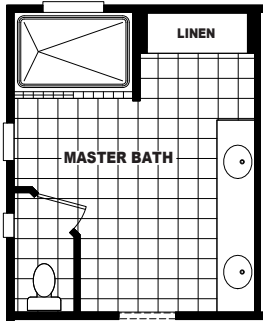

Florentine

Mountain Ridge Series

3 Bedrooms, 2 Baths
Approx. 2,000 Sq. Ft.

Last Updated: 7-17-19

OPTIONAL LUX BATH

OPTIONAL 4'x 6' CERAMIC TILE SHOWER WITH SHOWER SPA

The Home Outlet • Tucson
890 North Arizona Avenue
Chandler, Arizona 85225