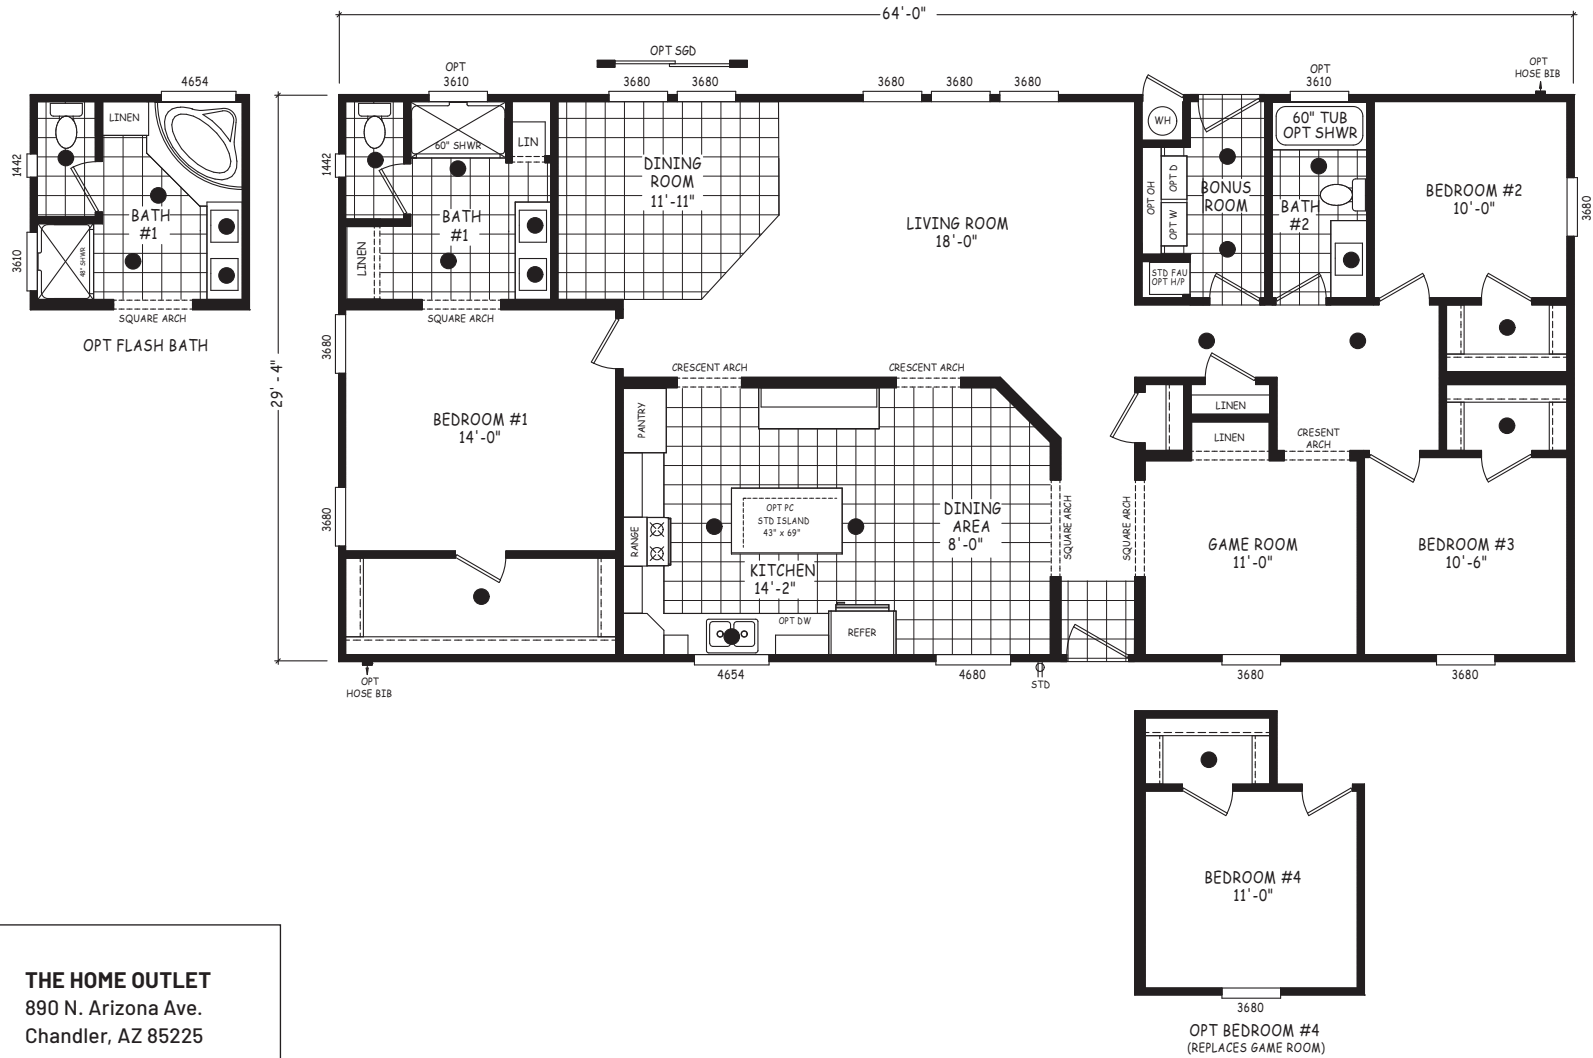

# Escondito

Edge Series

1,877 SQ. FT. (Approximate) 3 Bedroom, 2 Bath

Last Updated: 7-22-24

**THE HOME OUTLET**  
890 N. Arizona Ave.  
Chandler, AZ 85225

**TheHomeOutletAZ.com | 1-800-965-5401**

**IMPORTANT:** Alta Cima Corp reserves the right to modify, cancel or substitute products or features of this event at any time without prior notice or obligation. Pictures and other promotional materials are representative and may depict or contain floor plans, square footages, elevations, options, upgrades, extra design features, decorations, floor coverings, specialty light fixtures, custom paint and wall coverings, window treatments, landscaping, sound and alarm systems, furnishings, appliances, and other designer/decorator features and amenities that are not included as part of the home and/or may not be available at all locations. Home, pricing and community information is subject to change, and homes to prior sale, at any time without notice or obligation. ©2020 Alta Cima Corp. All rights reserved.