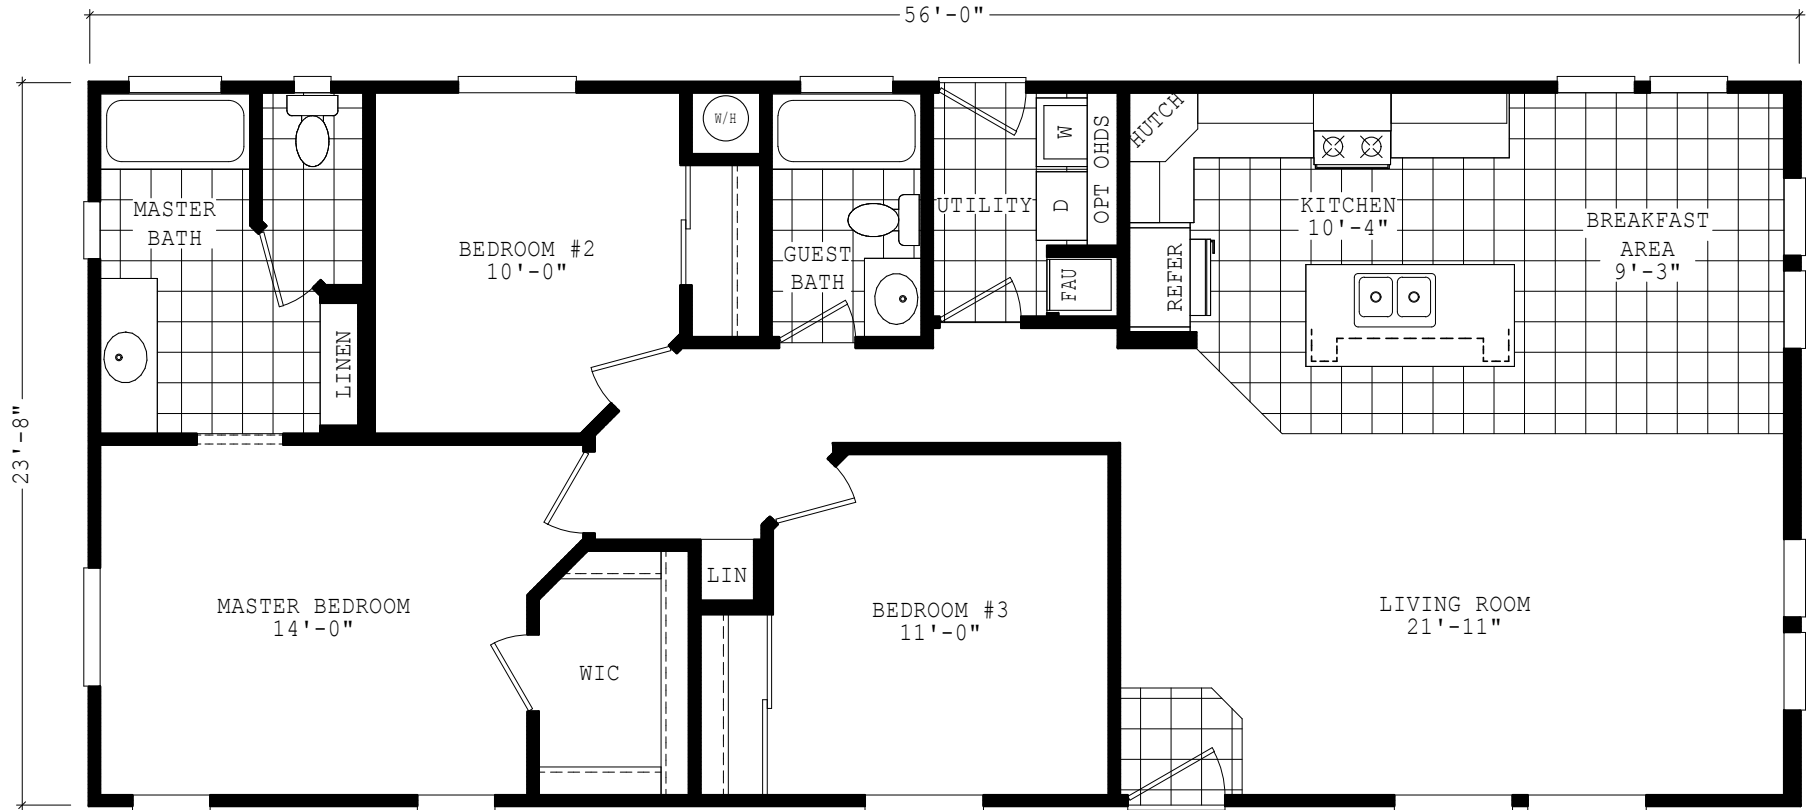

Erina

Sierra Value Series

1,325 SQ. FT. (Approximate) 3 Bedrooms, 2 Baths

Last Updated: 9-1-22

THE HOME OUTLET
890 N. Arizona Ave.
Chandler, AZ 85225

TheHomeOutletAZ.com | 1-800-965-5401

IMPORTANT: Alta Cima Corp reserves the right to modify, cancel or substitute products or features of this event at any time without prior notice or obligation. Pictures and other promotional materials are representative and may depict or contain floor plans, square footages, elevations, options, upgrades, extra design features, decorations, floor coverings, specialty light fixtures, custom paint and wall coverings, window treatments, landscaping, sound and alarm systems, furnishings, appliances, and other designer/decorator features and amenities that are not included as part of the home and/or may not be available at all locations. Home, pricing and community information is subject to change, and homes to prior sale, at any time without notice or obligation. ©2020 Alta Cima Corp. All rights reserved.