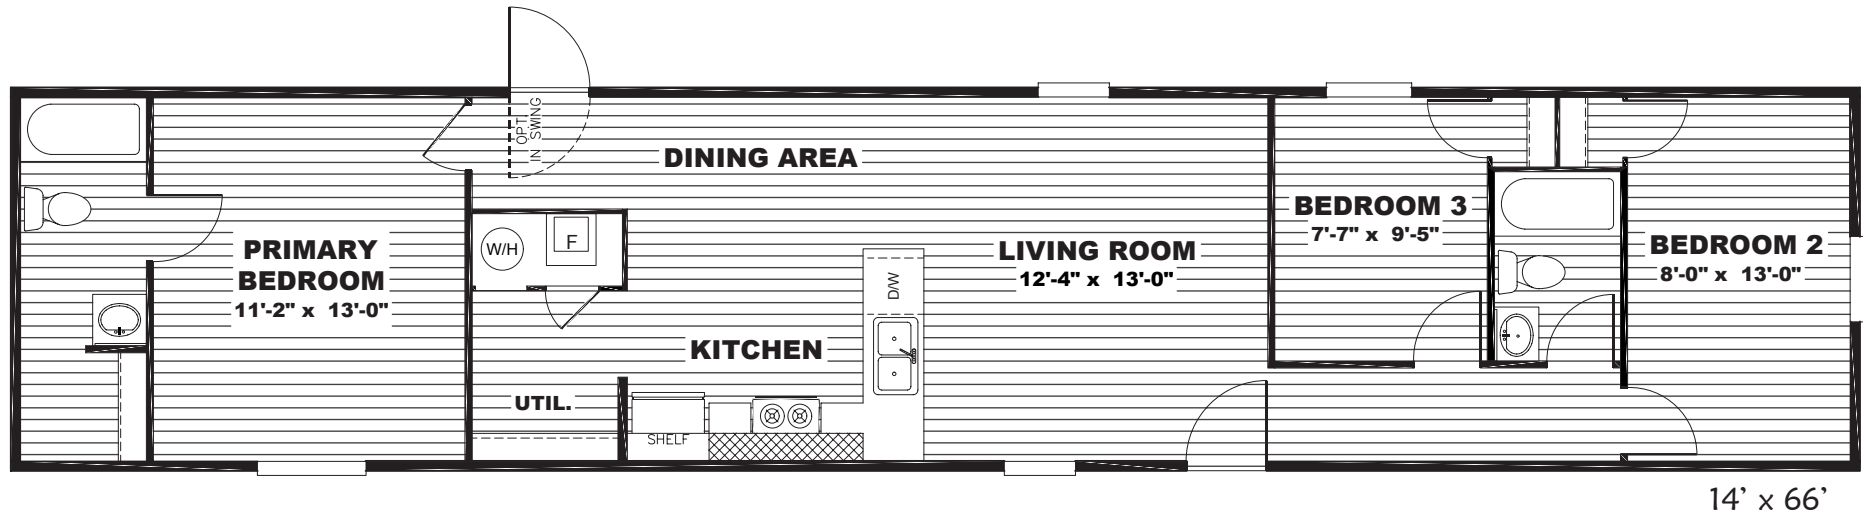

Colvin

TRU Homes Series - Single Section

902 SQ. FT. (Approximate) 3 Bedroom, 2 Bath

Last Updated: 9-13-22

THE HOME OUTLET
890 N. Arizona Ave.
Chandler, AZ 85225

TheHomeOutletAZ.com | 1-800-965-5401

IMPORTANT: Alta Cima Corp reserves the right to modify, cancel or substitute products or features of this event at any time without prior notice or obligation. Pictures and other promotional materials are representative and may depict or contain floor plans, square footages, elevations, options, upgrades, extra design features, decorations, floor coverings, specialty light fixtures, custom paint and wall coverings, window treatments, landscaping, sound and alarm systems, furnishings, appliances, and other designer/decorator features and amenities that are not included as part of the home and/or may not be available at all locations. Home, pricing and community information is subject to change, and homes to prior sale, at any time without notice or obligation. ©2020 Alta Cima Corp. All rights reserved.