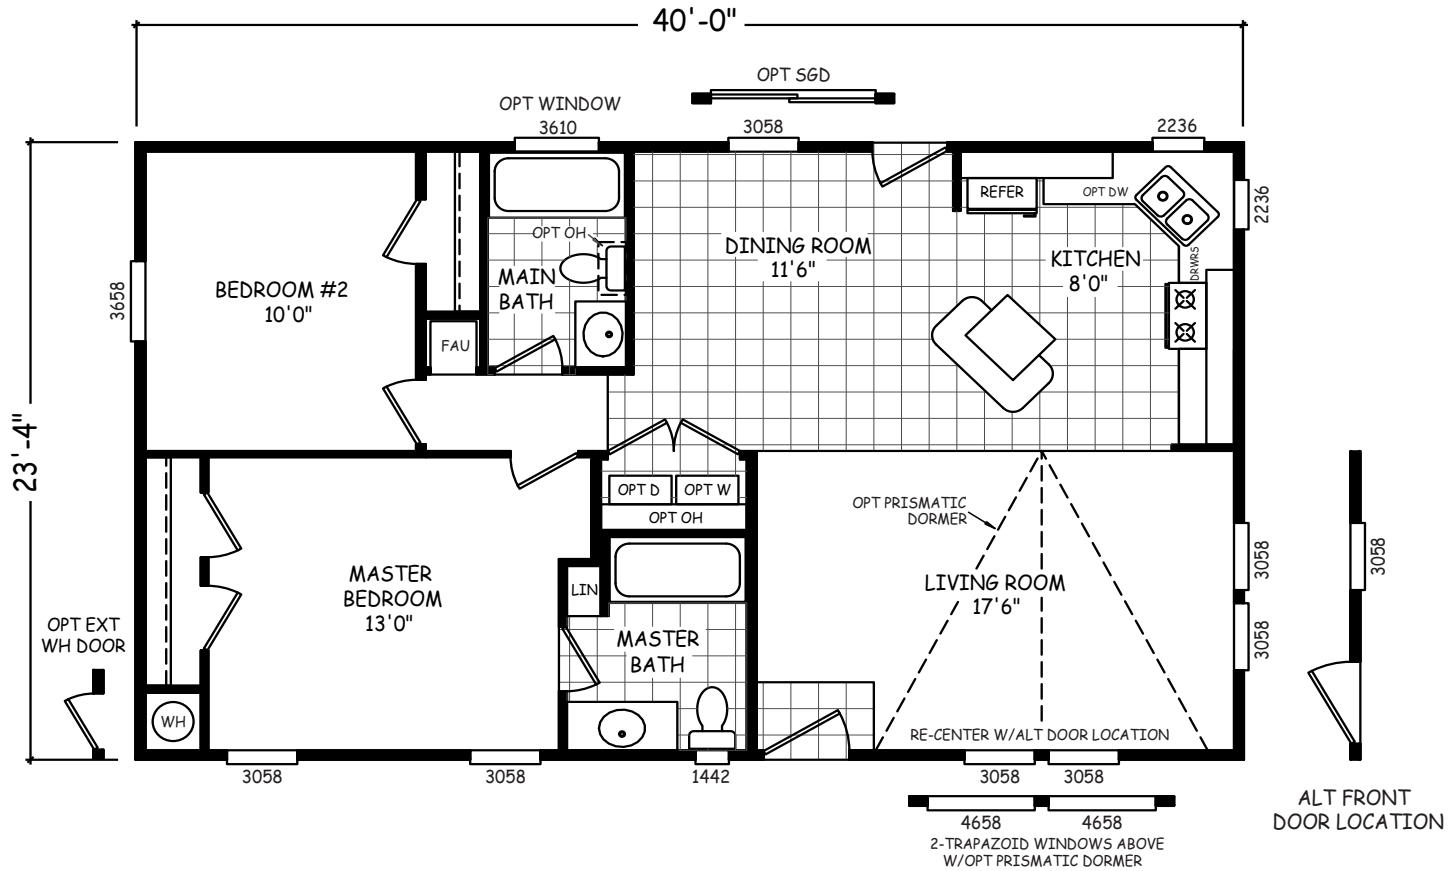

Claybourne

GS Series

933 SQ. FT. (Approximate) 2 Bedroom, 2 Bath

Last Updated: 10-30-20

THE HOME OUTLET
890 N. Arizona Ave.
Chandler, AZ 85225

TheHomeOutletAZ.com | 1-800-965-5401

IMPORTANT: Alta Cima Corp reserves the right to modify, cancel or substitute products or features of this event at any time without prior notice or obligation. Pictures and other promotional materials are representative and may depict or contain floor plans, square footages, elevations, options, upgrades, extra design features, decorations, floor coverings, specialty light fixtures, custom paint and wall coverings, window treatments, landscaping, sound and alarm systems, furnishings, appliances, and other designer/decorator features and amenities that are not included as part of the home and/or may not be available at all locations. Home, pricing and community information is subject to change, and homes to prior sale, at any time without notice or obligation. ©2020 Alta Cima Corp. All rights reserved.