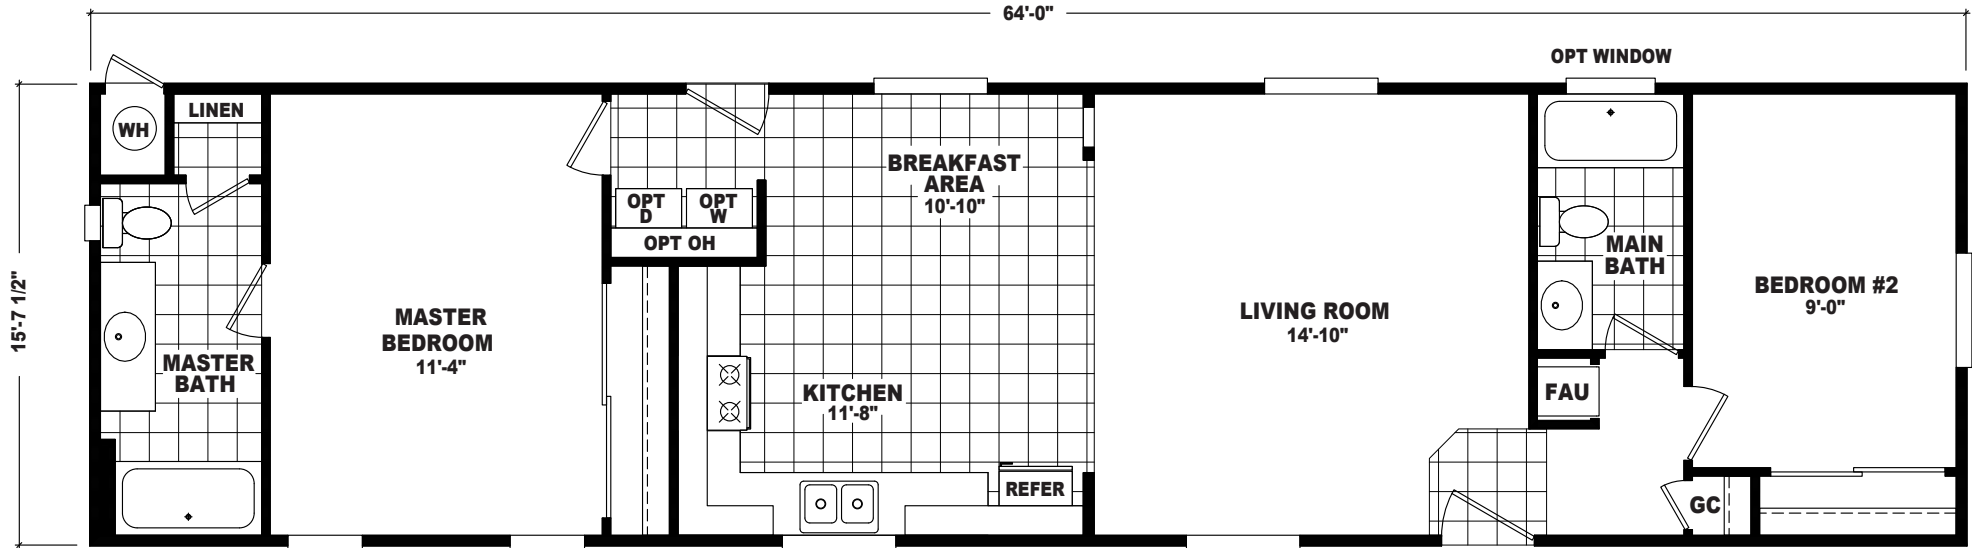

# Butte

Value Series

2 Bedroom, 2 Bath  
Approx. 1,000 Sq. Ft.

Last Updated: 11-6-13

OPT FLASH BATH

For Detailed Directions See Map On Our Website

I authorize The Home Outlet to build my house, per this plan.