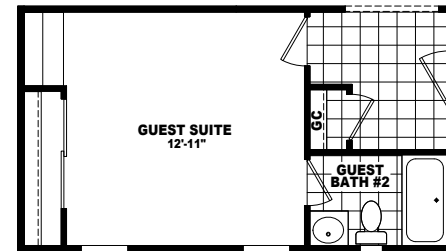

Blanton

Mountain Ridge Series

3 Bedrooms, 2.5 Baths

Approx. 1,862 Sq. Ft.

Last Updated: 7-17-19

OPTIONAL LUX BATH

OPTIONAL 4'x 6' CERAMIC TILE SHOWER WITH SHOWER SPA

OPTIONAL GUEST SUITE IN PLACE OF DEN