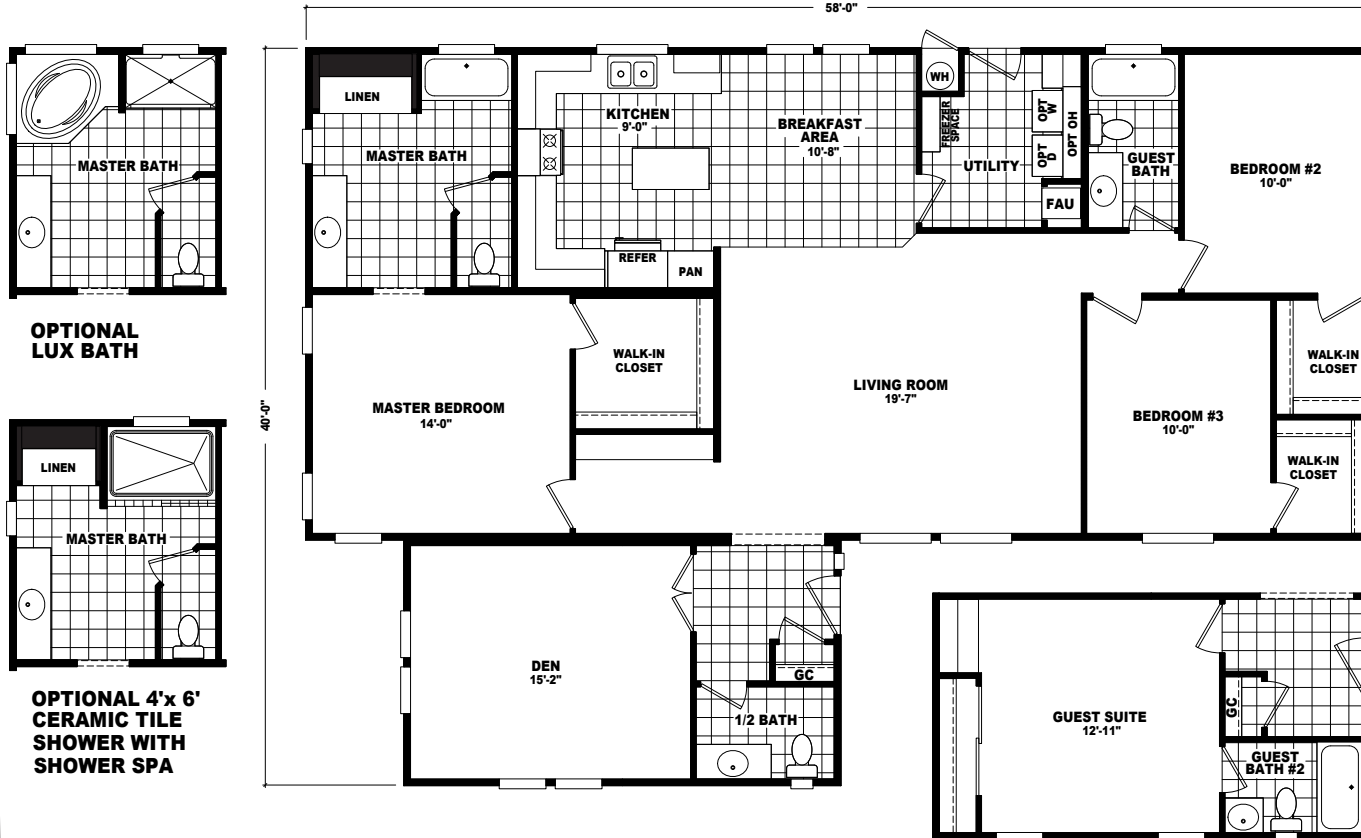

Blanton

Mountain Ridge Series

3 Bedrooms, 2.5 Baths

Approx. 1,862 Sq. Ft.

Last Updated: 7-17-19

OPTIONAL LUX BATH

OPTIONAL 4'x 6' CERAMIC TILE SHOWER WITH SHOWER SPA

OPTIONAL GUEST SUITE IN PLACE OF DEN