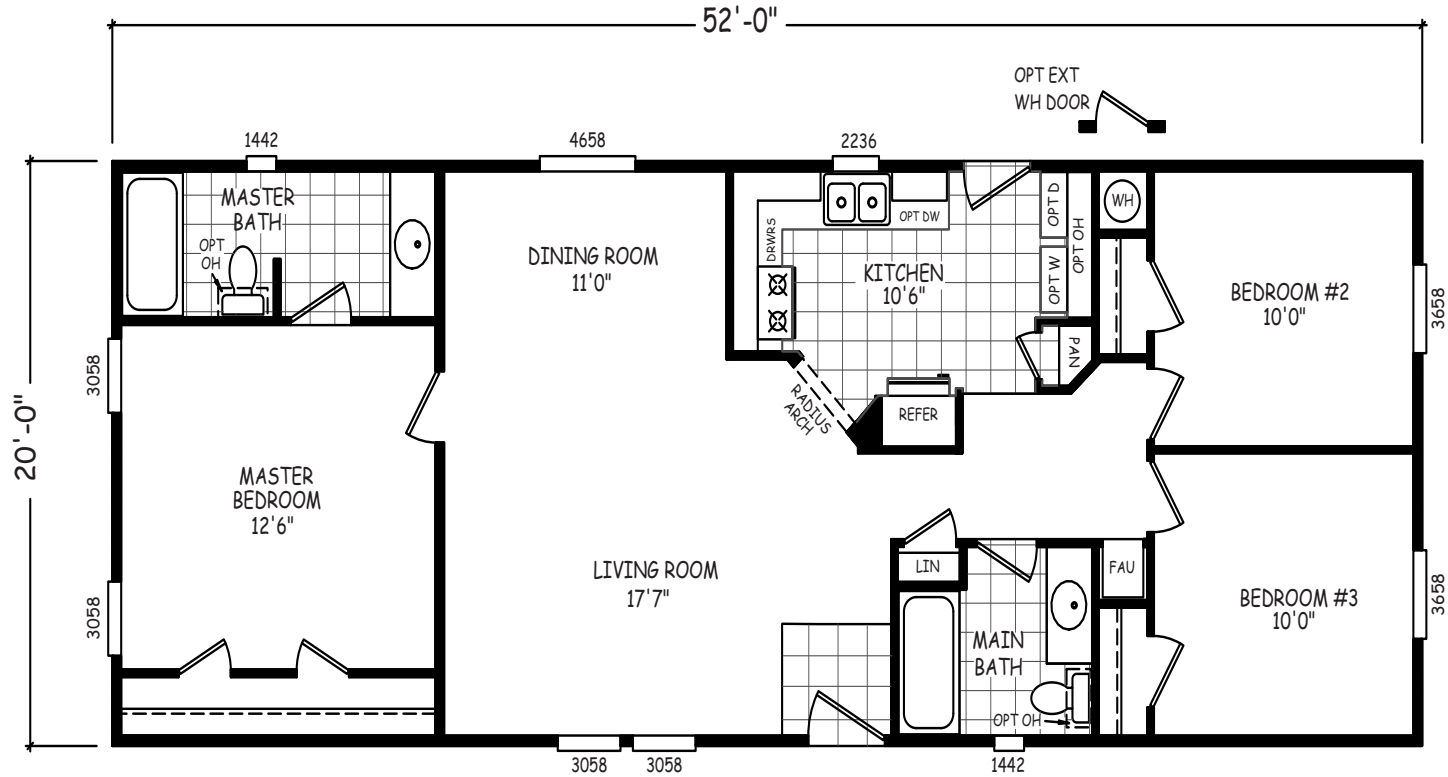

# Blacklidge

GS Series

1,040 SQ. FT. (Approximate) 3 Bedroom, 2 Bath

Last Updated: 10-30-20

**THE HOME OUTLET**  
890 N. Arizona Ave.  
Chandler, AZ 85225

**TheHomeOutletAZ.com | 1-800-965-5401**

**IMPORTANT:** Alta Cima Corp reserves the right to modify, cancel or substitute products or features of this event at any time without prior notice or obligation. Pictures and other promotional materials are representative and may depict or contain floor plans, square footages, elevations, options, upgrades, extra design features, decorations, floor coverings, specialty light fixtures, custom paint and wall coverings, window treatments, landscaping, sound and alarm systems, furnishings, appliances, and other designer/decorator features and amenities that are not included as part of the home and/or may not be available at all locations. Home, pricing and community information is subject to change, and homes to prior sale, at any time without notice or obligation. ©2020 Alta Cima Corp. All rights reserved.