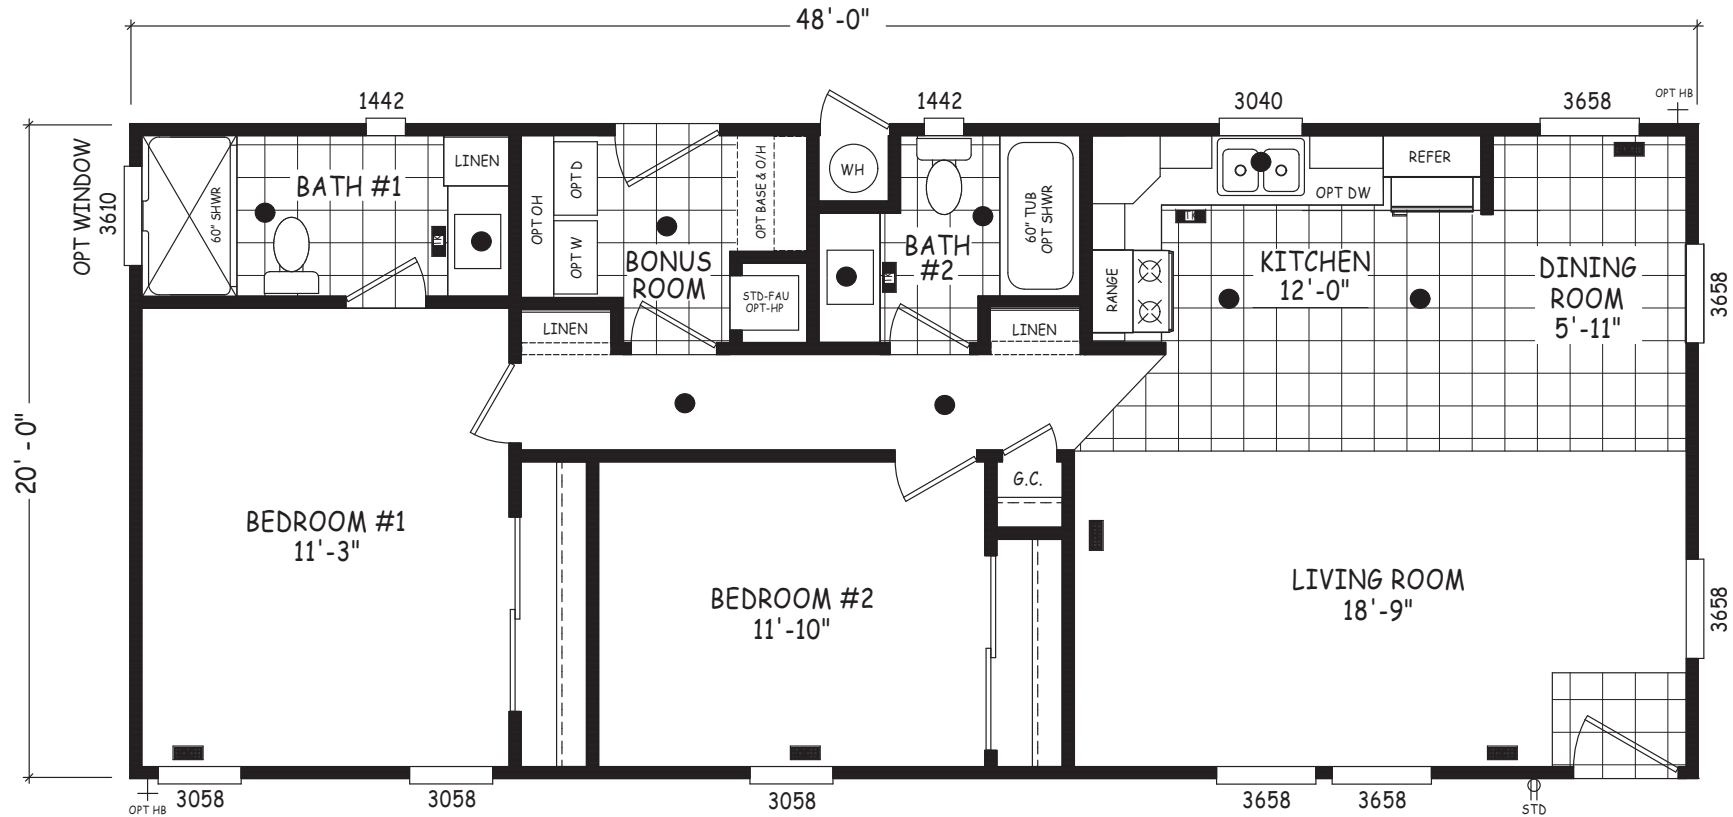

# Barmer

Edge Series

960 SQ. FT. (Approximate) 2 Bedroom, 2 Bath

Last Updated: 5-8-24

**THE HOME OUTLET**  
890 N. Arizona Ave.  
Chandler, AZ 85225

**TheHomeOutletAZ.com | 1-800-965-5401**

**IMPORTANT:** Alta Cima Corp reserves the right to modify, cancel or substitute products or features of this event at any time without prior notice or obligation. Pictures and other promotional materials are representative and may depict or contain floor plans, square footages, elevations, options, upgrades, extra design features, decorations, floor coverings, specialty light fixtures, custom paint and wall coverings, window treatments, landscaping, sound and alarm systems, furnishings, appliances, and other designer/decorator features and amenities that are not included as part of the home and/or may not be available at all locations. Home, pricing and community information is subject to change, and homes to prior sale, at any time without notice or obligation. ©2020 Alta Cima Corp. All rights reserved.