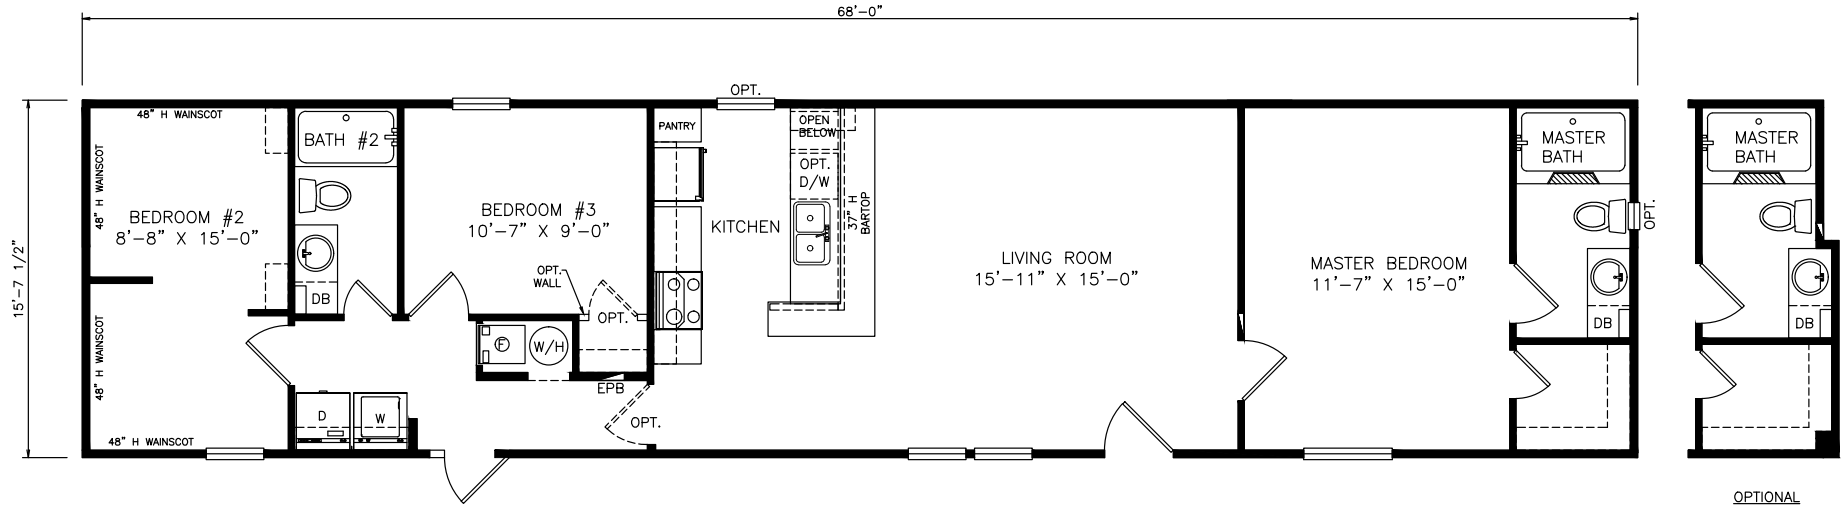

# Ashland

Heritage Series - Single Section

1,068 SQ. FT. (Approximate) 3 Bedrooms, 2 Baths

Last Updated: 6-22-21

**THE HOME OUTLET**  
890 N. Arizona Ave.  
Chandler, AZ 85225

**TheHomeOutletAZ.com | 1-800-965-5401**