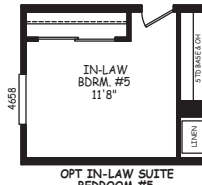

Ashford

Desert Edge Series - Triplewides

4 Bedroom, 4 Bath
Approx. 3,426 Sq. Ft.

Last Updated: 1-23-20

I authorize The Home Outlet to build my house, per this plan.

X _____

Customer Signature/Date

The Home Outlet • Tucson
890 North Arizona Avenue
Chandler, Arizona 85225
For Detailed Directions See Map On Our Website