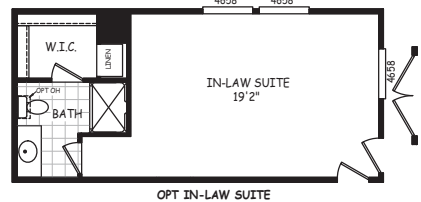

Ashford

Desert Edge Series - Triplewides

4 Bedroom, 4 Bath
Approx. 3,426 Sq. Ft.

Last Updated: 1-23-20

I authorize The Home Outlet to build my house, per this plan.

X _____

Customer Signature/Date

The Home Outlet • Tucson
890 North Arizona Avenue
Chandler, Arizona 85225
For Detailed Directions See Map On Our Website