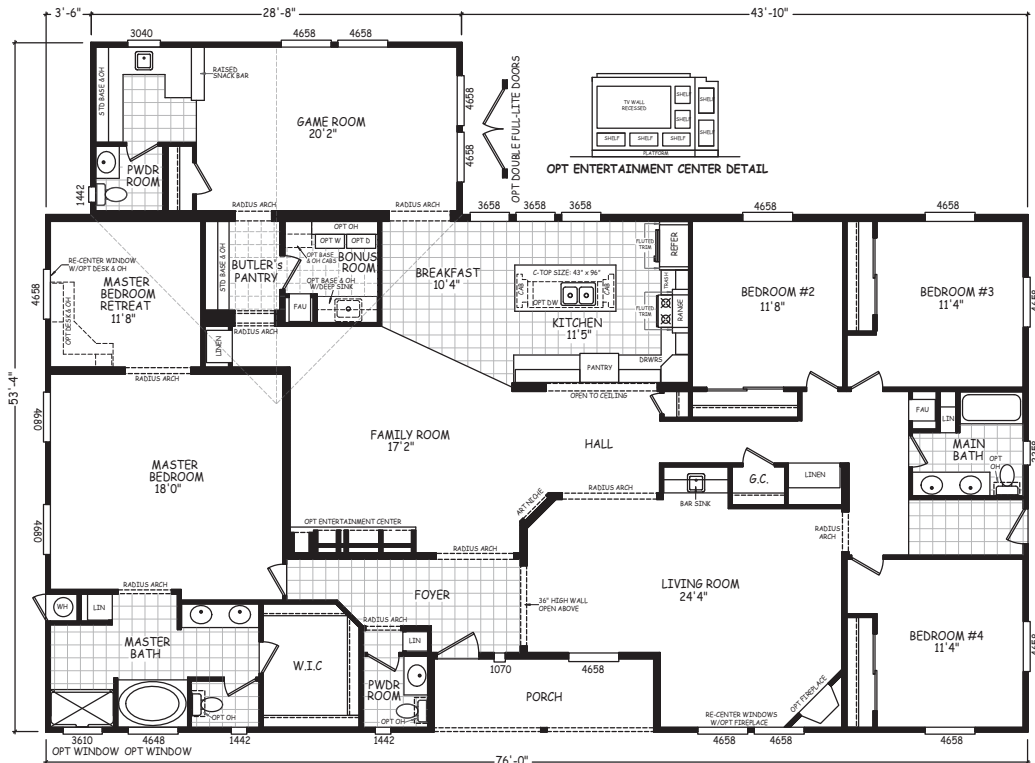

Ashford

Desert Edge Series - Triplewides

4 Bedroom, 4 Bath
Approx. 3,426 Sq. Ft.

Last Updated: 1-23-20

I authorize The Home Outlet to build my house, per this plan.

X _____

Customer Signature/Date

The Home Outlet • Tucson
890 North Arizona Avenue
Chandler, Arizona 85225
For Detailed Directions See Map On Our Website