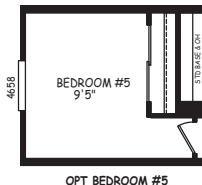

Ashford

Desert Edge Series - Triplewides

4 Bedroom, 4 Bath
Approx. 3,426 Sq. Ft.

Last Updated: 1-23-20

I authorize The Home Outlet to build my house, per this plan.

X _____

Customer Signature/Date

The Home Outlet • Tucson
890 North Arizona Avenue
Chandler, Arizona 85225
For Detailed Directions See Map On Our Website