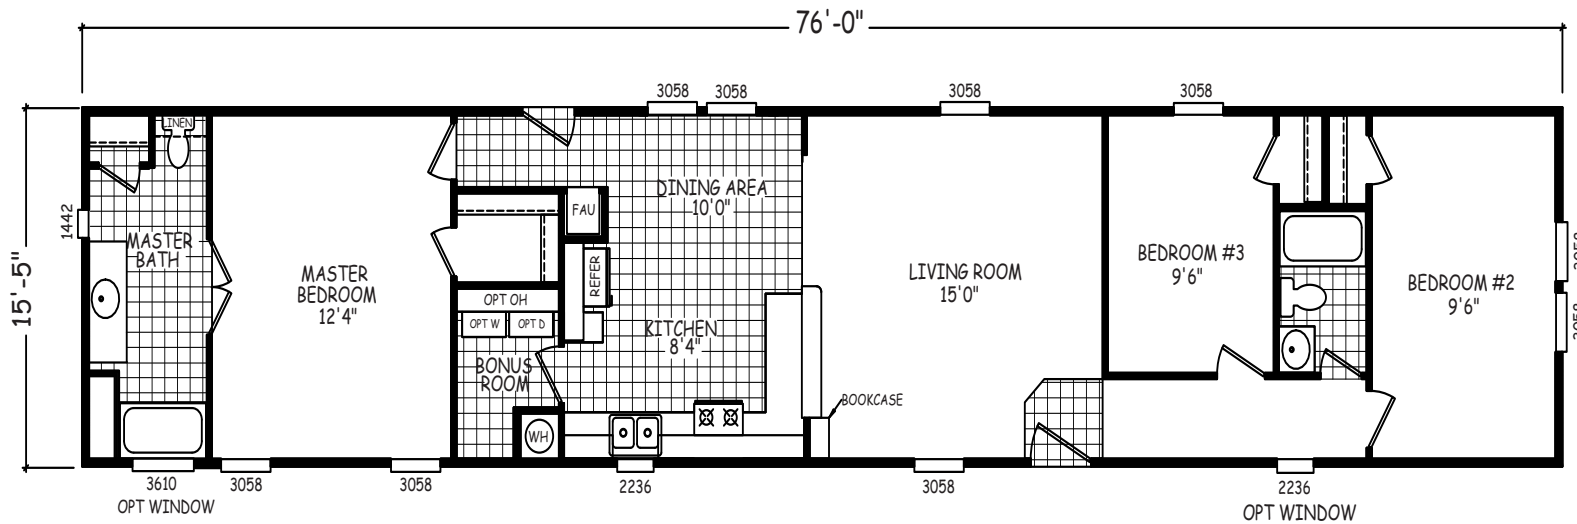

Arizola

GS Series

1,172 SQ. FT. (Approximate) 3 Bedroom, 2 Bath

Last Updated: 10-30-20

THE HOME OUTLET
890 N. Arizona Ave.
Chandler, AZ 85225

TheHomeOutletAZ.com | 1-800-965-5401

IMPORTANT: Alta Cima Corp reserves the right to modify, cancel or substitute products or features of this event at any time without prior notice or obligation. Pictures and other promotional materials are representative and may depict or contain floor plans, square footages, elevations, options, upgrades, extra design features, decorations, floor coverings, specialty light fixtures, custom paint and wall coverings, window treatments, landscaping, sound and alarm systems, furnishings, appliances, and other designer/decorator features and amenities that are not included as part of the home and/or may not be available at all locations. Home, pricing and community information is subject to change, and homes to prior sale, at any time without notice or obligation. ©2020 Alta Cima Corp. All rights reserved.