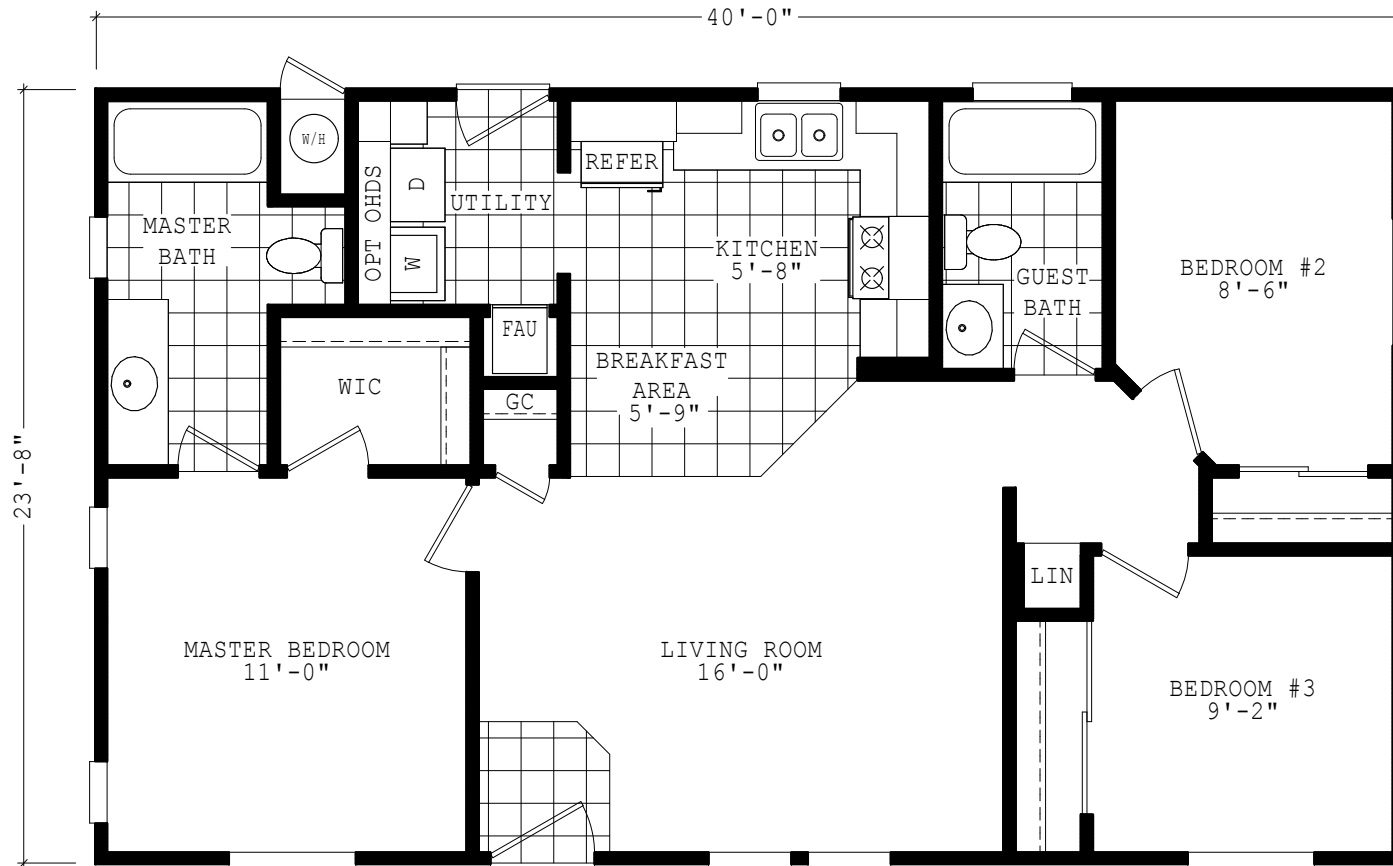

Alivia

Sierra Value Series

946 SQ. FT. (Approximate) 3 Bedrooms, 2 Baths

Last Updated: 9-1-22

THE HOME OUTLET
890 N. Arizona Ave.
Chandler, AZ 85225

TheHomeOutletAZ.com | 1-800-965-5401

IMPORTANT: Alta Cima Corp reserves the right to modify, cancel or substitute products or features of this event at any time without prior notice or obligation. Pictures and other promotional materials are representative and may depict or contain floor plans, square footages, elevations, options, upgrades, extra design features, decorations, floor coverings, specialty light fixtures, custom paint and wall coverings, window treatments, landscaping, sound and alarm systems, furnishings, appliances, and other designer/decorator features and amenities that are not included as part of the home and/or may not be available at all locations. Home, pricing and community information is subject to change, and homes to prior sale, at any time without notice or obligation. ©2020 Alta Cima Corp. All rights reserved.