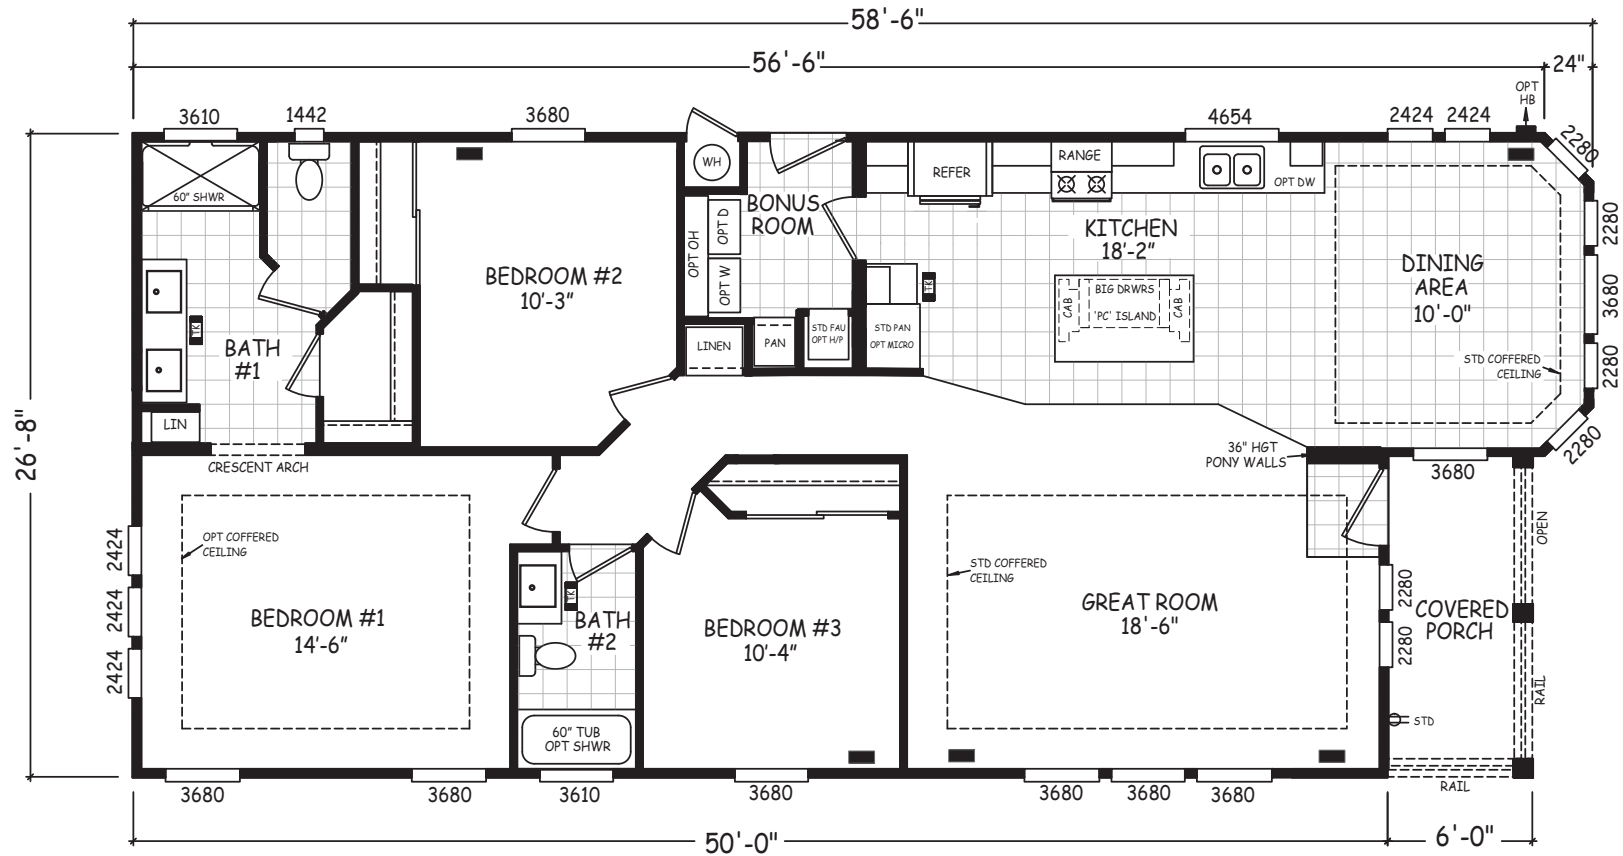

Adavale

Pacifica Series

1,525 SQ. FT. (Approximate) 3 Bedroom, 2 Bath

Last Updated: 7-24-23

THE HOME OUTLET
890 N. Arizona Ave.
Chandler, AZ 85225

TheHomeOutletAZ.com | 1-800-965-5401

IMPORTANT: Alta Cima Corp reserves the right to modify, cancel or substitute products or features of this event at any time without prior notice or obligation. Pictures and other promotional materials are representative and may depict or contain floor plans, square footages, elevations, options, upgrades, extra design features, decorations, floor coverings, specialty light fixtures, custom paint and wall coverings, window treatments, landscaping, sound and alarm systems, furnishings, appliances, and other designer/decorator features and amenities that are not included as part of the home and/or may not be available at all locations. Home, pricing and community information is subject to change, and homes to prior sale, at any time without notice or obligation. ©2020 Alta Cima Corp. All rights reserved.