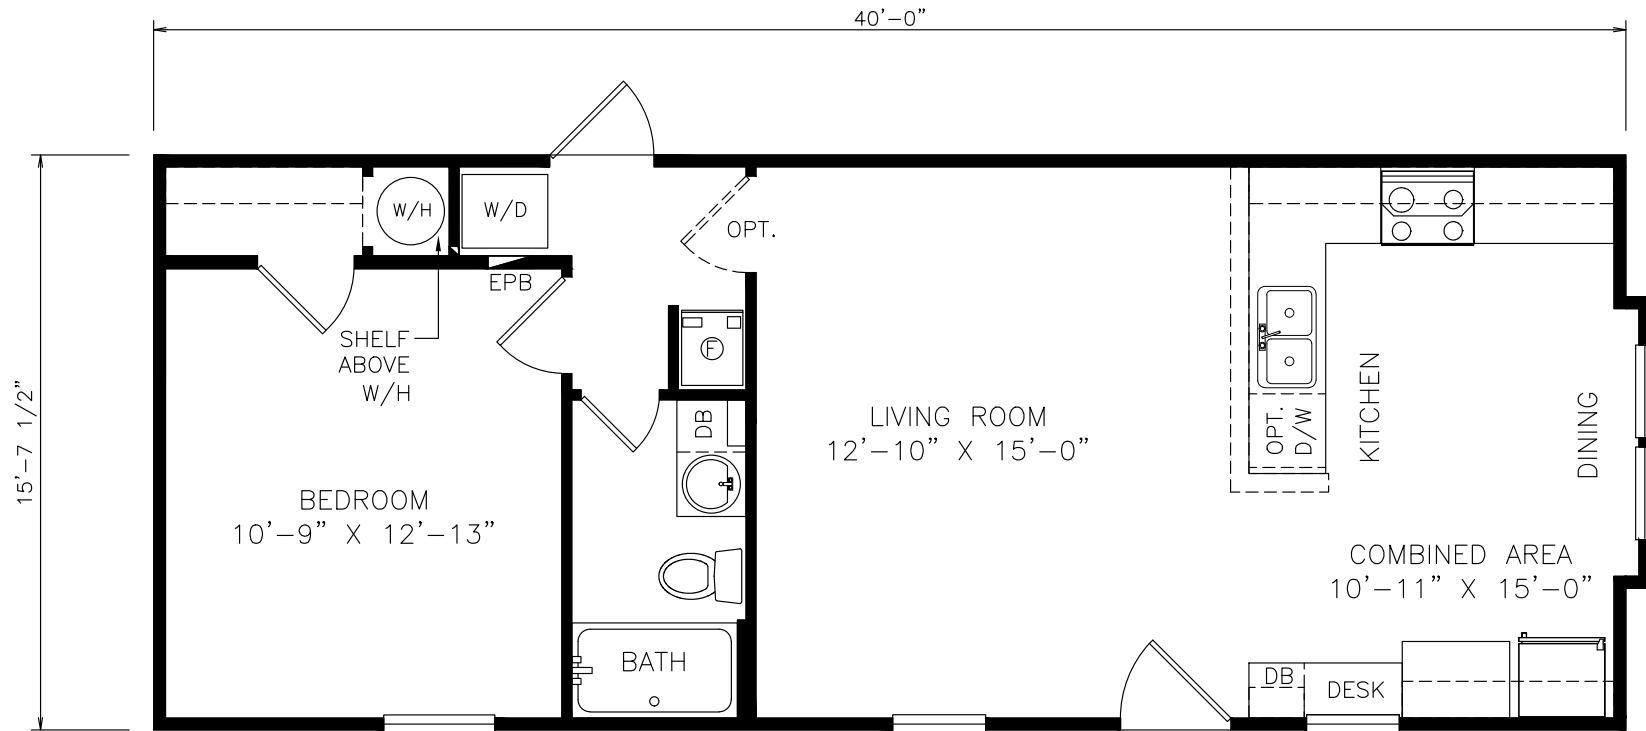

Abbeville

Classic Series - Single Section

634 SQ. FT. (Approximate) 1 Bedroom, 1 Bath

Last Updated: 6-14-21

THE HOME OUTLET
890 N. Arizona Ave.
Chandler, AZ 85225

TheHomeOutletAZ.com | 1-800-965-5401

IMPORTANT: Alta Cima Corp reserves the right to modify, cancel or substitute products or features of this event at any time without prior notice or obligation. Pictures and other promotional materials are representative and may depict or contain floor plans, square footages, elevations, options, upgrades, extra design features, decorations, floor coverings, specialty light fixtures, custom paint and wall coverings, window treatments, landscaping, sound and alarm systems, furnishings, appliances, and other designer/decorator features and amenities that are not included as part of the home and/or may not be available at all locations. Home, pricing and community information is subject to change, and homes to prior sale, at any time without notice or obligation. ©2020 Alta Cima Corp. All rights reserved.