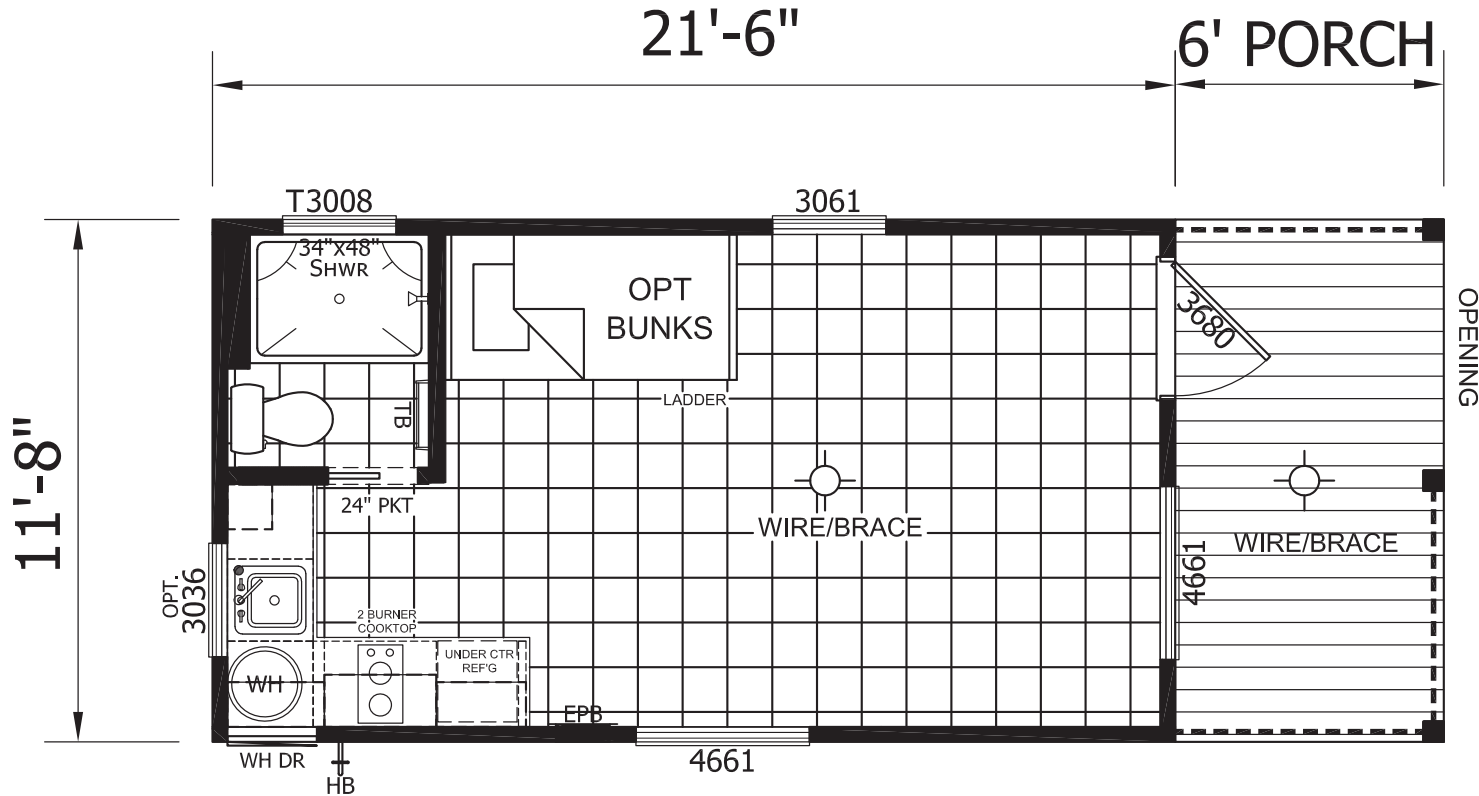

Rothway

Imperial Series

256 SQ. FT. (Approximate) 1 Bedroom, 1 Bath

Park Models
"Factory Direct Value" **DIRECT**

Last Updated: 6-14-21

FACTORY SELECT HOMES
4890 W. Main St.
Farmington, NM 87401

LINO THROUGHOUT