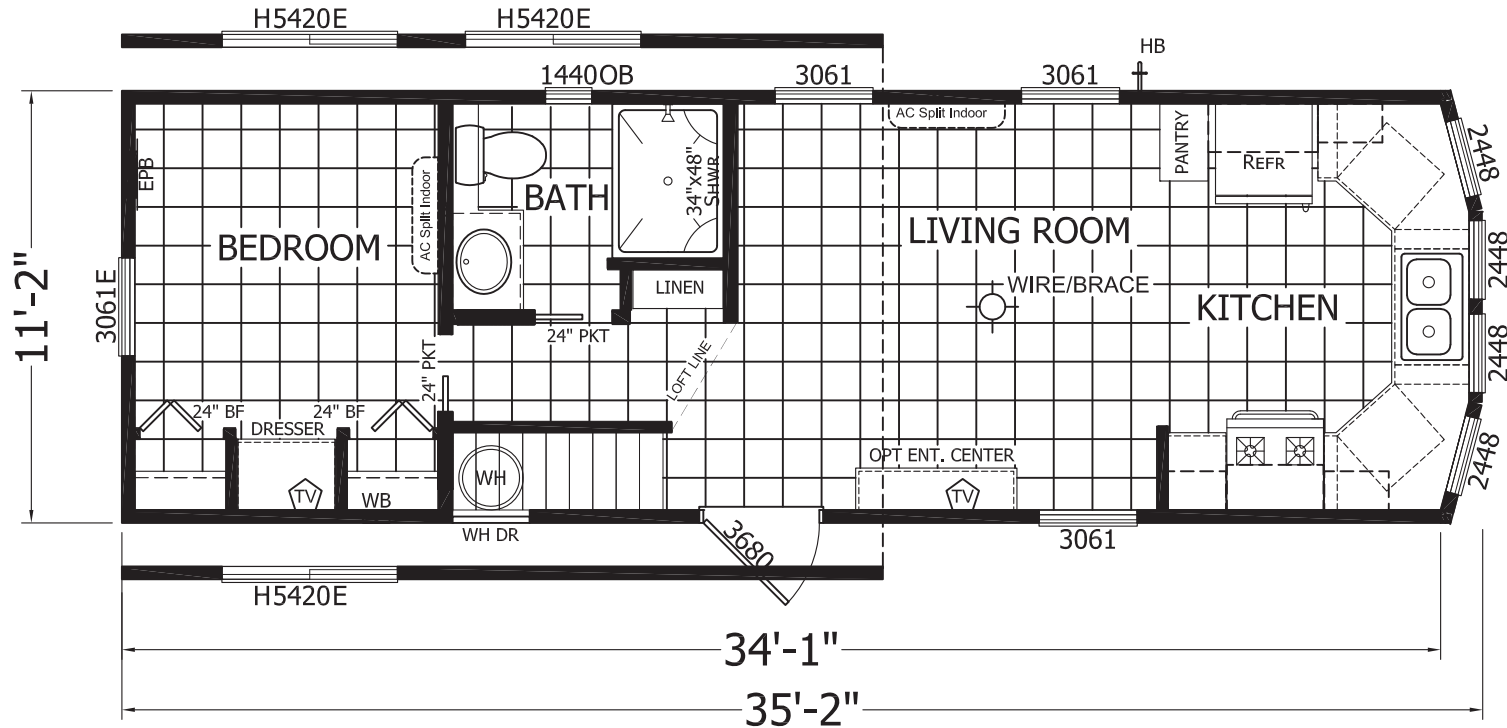

Rosemonte

Extreme Series

399 SQ. FT. (Approximate) 1 Bedroom, 1 Bath

Park Models
"Factory Direct Value" **DIRECT**

Last Updated: 2-24-22

LINO THROUGHOUT

FACTORY SELECT HOMES
4890 W. Main St.
Farmington, NM 87401