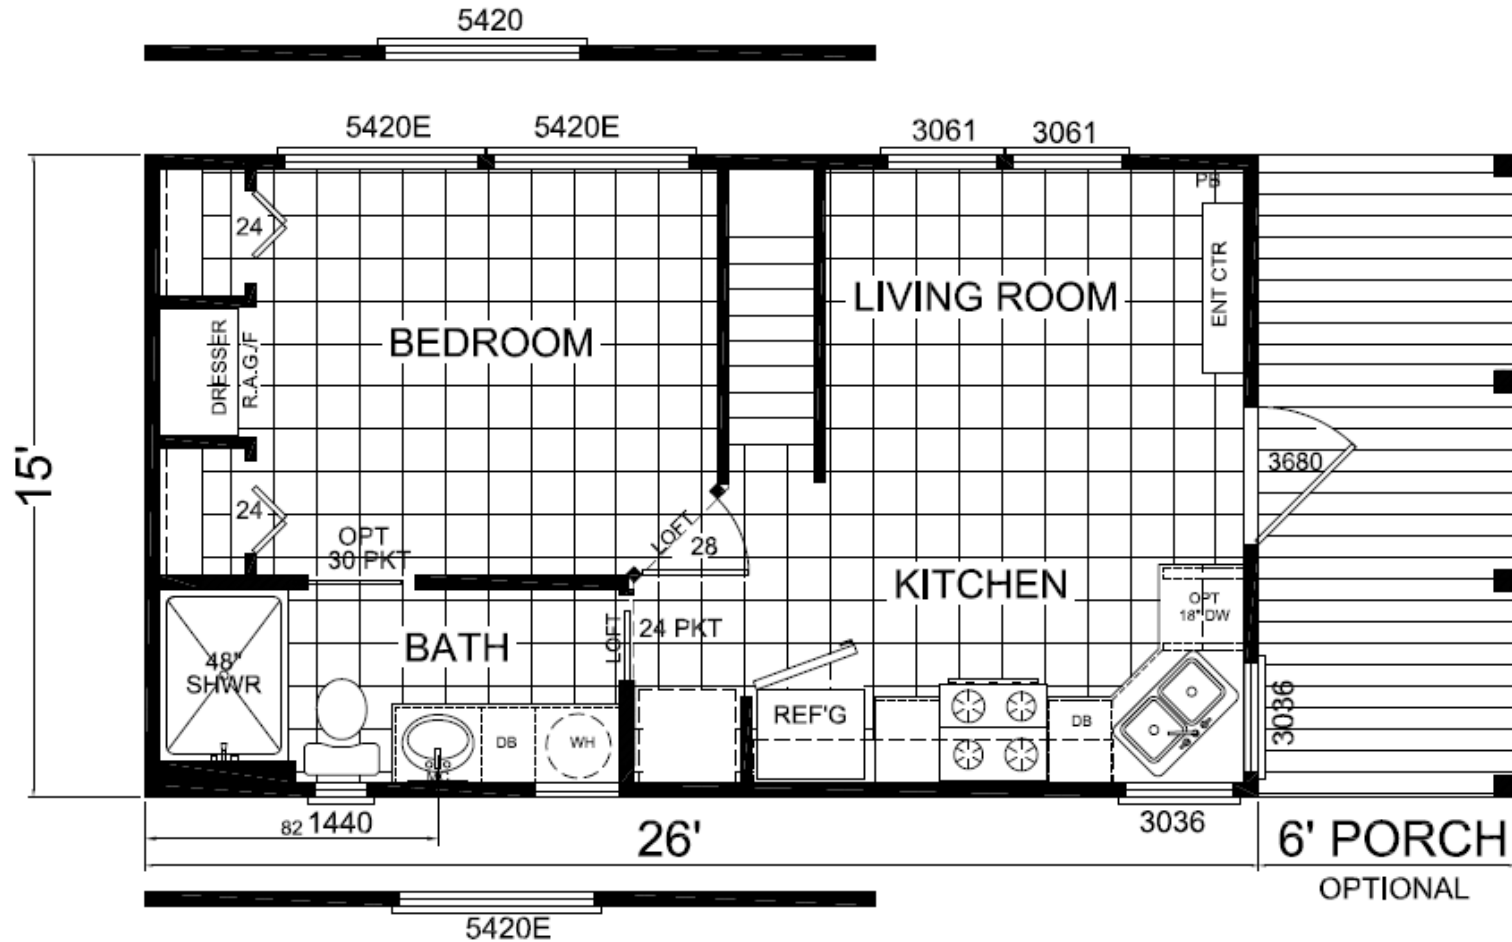

Rohan

Imperial Series

399 SQ. FT. (Approximate) 1 Bedroom, 1 Bath

Park Models
"Factory Direct Value" **DIRECT**

Last Updated: 6-14-21

FACTORY SELECT HOMES
4890 W. Main St.
Farmington, NM 87401

FM.ParkModelsDirect.com | 1-800-279-4908