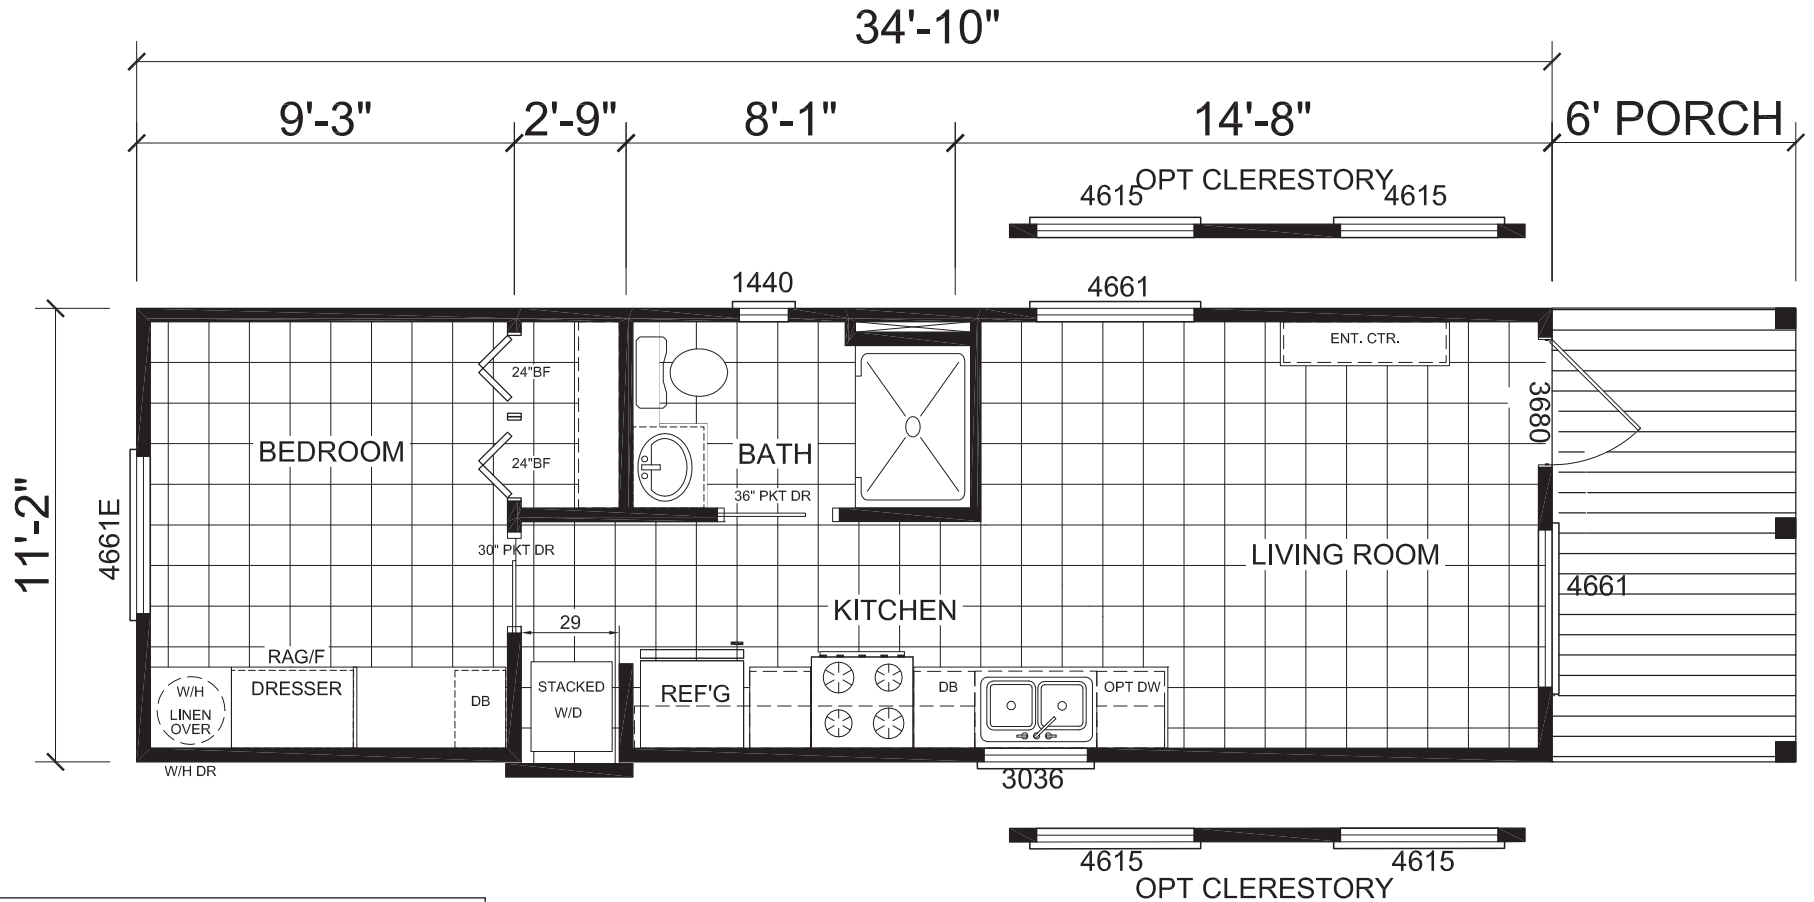

Mason

Imperial Series

399 SQ. FT. (Approximate) 1 Bedroom, 1 Bath

Park Models
"Factory Direct Value" **DIRECT**

Last Updated: 6-14-21

FACTORY SELECT HOMES

4890 W. Main St.
Farmington, NM 87401

FM.ParkModelsDirect.com | 1-800-279-4908