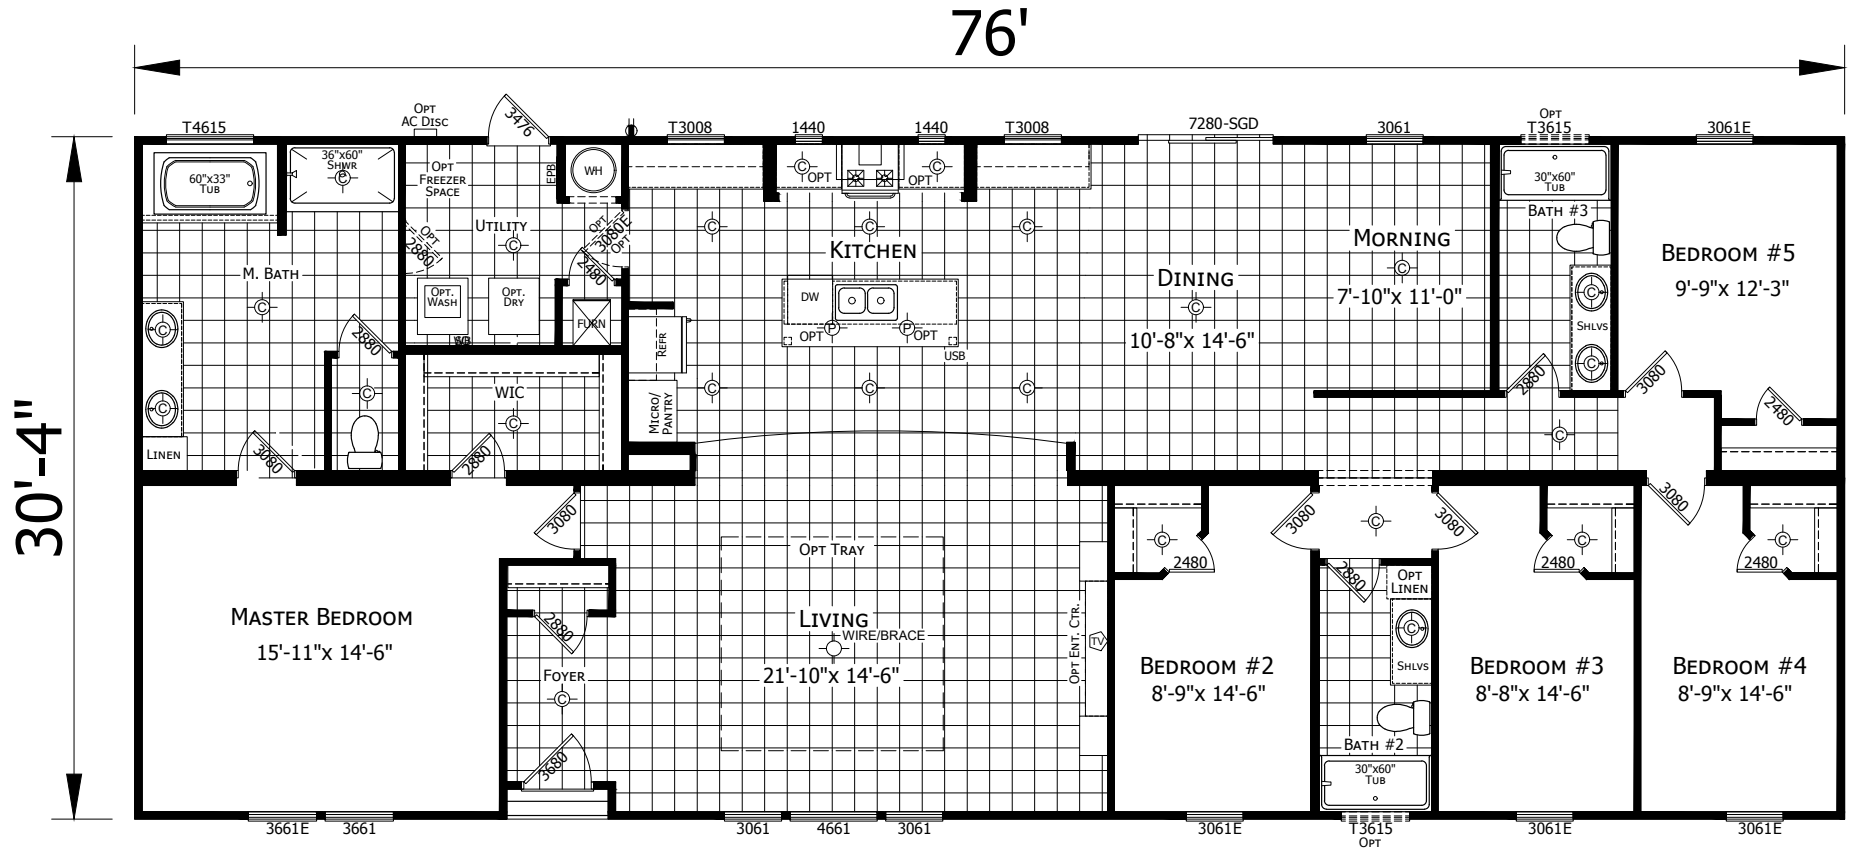

Zamora

Innovation Series - Multi Section

2,299 SQ. FT. (Approximate) 5 Bedrooms, 2 Bath

Last Updated: 6-21-21

FACTORY SELECT HOMES
4890 W. Main St.
Farmington, NM 87401

FSMobileHomes.com | 1-800-750-8802

IMPORTANT: Alta Cima Corp reserves the right to modify, cancel or substitute products or features of this event at any time without prior notice or obligation. Pictures and other promotional materials are representative and may depict or contain floor plans, square footages, elevations, options, upgrades, extra design features, decorations, floor coverings, specialty light fixtures, custom paint and wall coverings, window treatments, landscaping, sound and alarm systems, furnishings, appliances, and other designer/decorator features and amenities that are not included as part of the home and/or may not be available at all locations. Home, pricing and community information is subject to change, and homes to prior sale, at any time without notice or obligation. ©2020 Alta Cima Corp. All rights reserved.