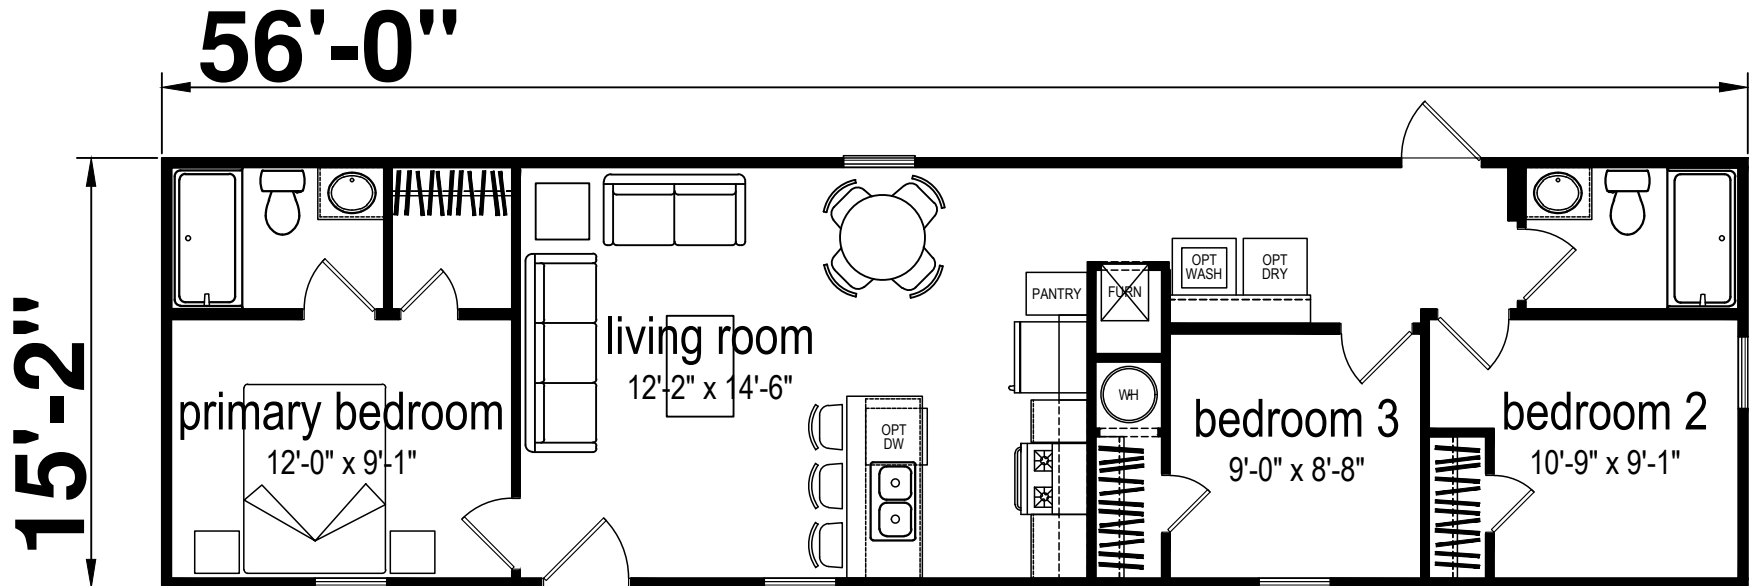

Wonder

Prime Series

850 SQ. FT. (Approximate) 3 Bedroom, 2 Bath

Last Updated: 2-14-24

FACTORY SELECT HOMES
4890 W. Main St.
Farmington, NM 87401

FSMobileHomes.com | 1-800-750-8802

IMPORTANT: Alta Cima Corp reserves the right to modify, cancel or substitute products or features of this event at any time without prior notice or obligation. Pictures and other promotional materials are representative and may depict or contain floor plans, square footages, elevations, options, upgrades, extra design features, decorations, floor coverings, specialty light fixtures, custom paint and wall coverings, window treatments, landscaping, sound and alarm systems, furnishings, appliances, and other designer/decorator features and amenities that are not included as part of the home and/or may not be available at all locations. Home, pricing and community information is subject to change, and homes to prior sale, at any time without notice or obligation. ©2020 Alta Cima Corp. All rights reserved.