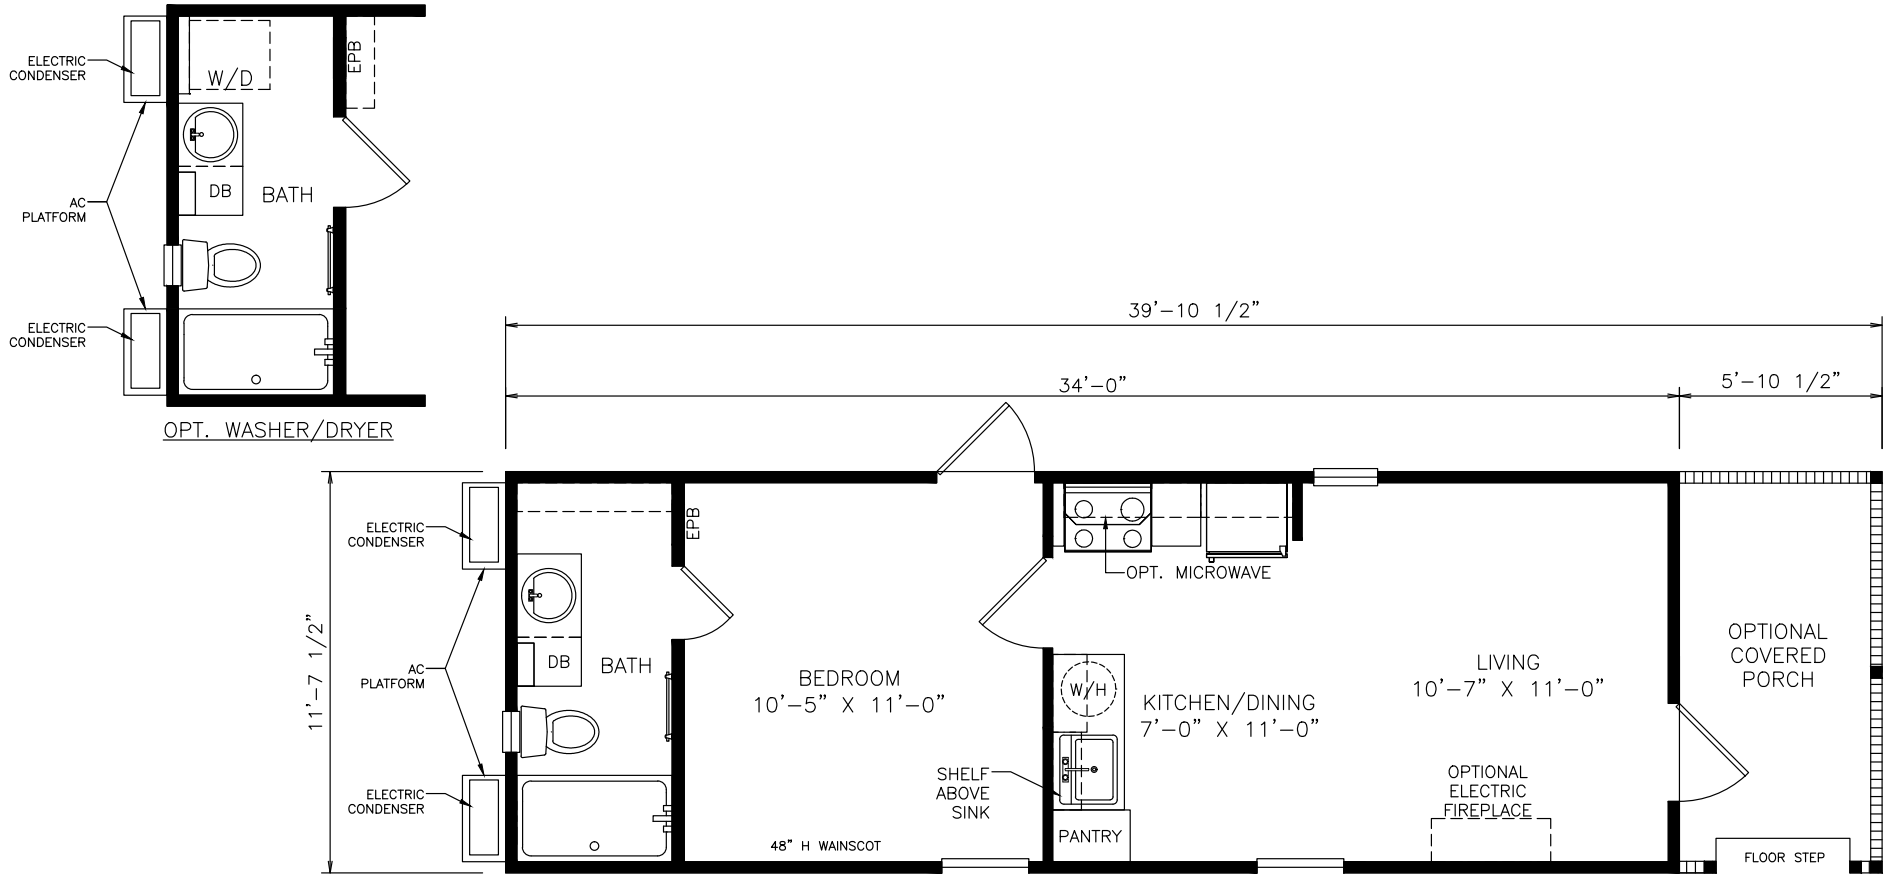

Winston

Select Series - Single Section

395 SQ. FT. (Approximate) 1 Bedroom, 1 Bath

Last Updated: 8-23-21

FACTORY SELECT HOMES
4890 W. Main St.
Farmington, NM 87401

FSMobileHomes.com | 1-800-750-8802

IMPORTANT: Alta Cima Corp reserves the right to modify, cancel or substitute products or features of this event at any time without prior notice or obligation. Pictures and other promotional materials are representative and may depict or contain floor plans, square footages, elevations, options, upgrades, extra design features, decorations, floor coverings, specialty light fixtures, custom paint and wall coverings, window treatments, landscaping, sound and alarm systems, furnishings, appliances, and other designer/decorator features and amenities that are not included as part of the home and/or may not be available at all locations. Home, pricing and community information is subject to change, and homes to prior sale, at any time without notice or obligation. ©2020 Alta Cima Corp. All rights reserved.