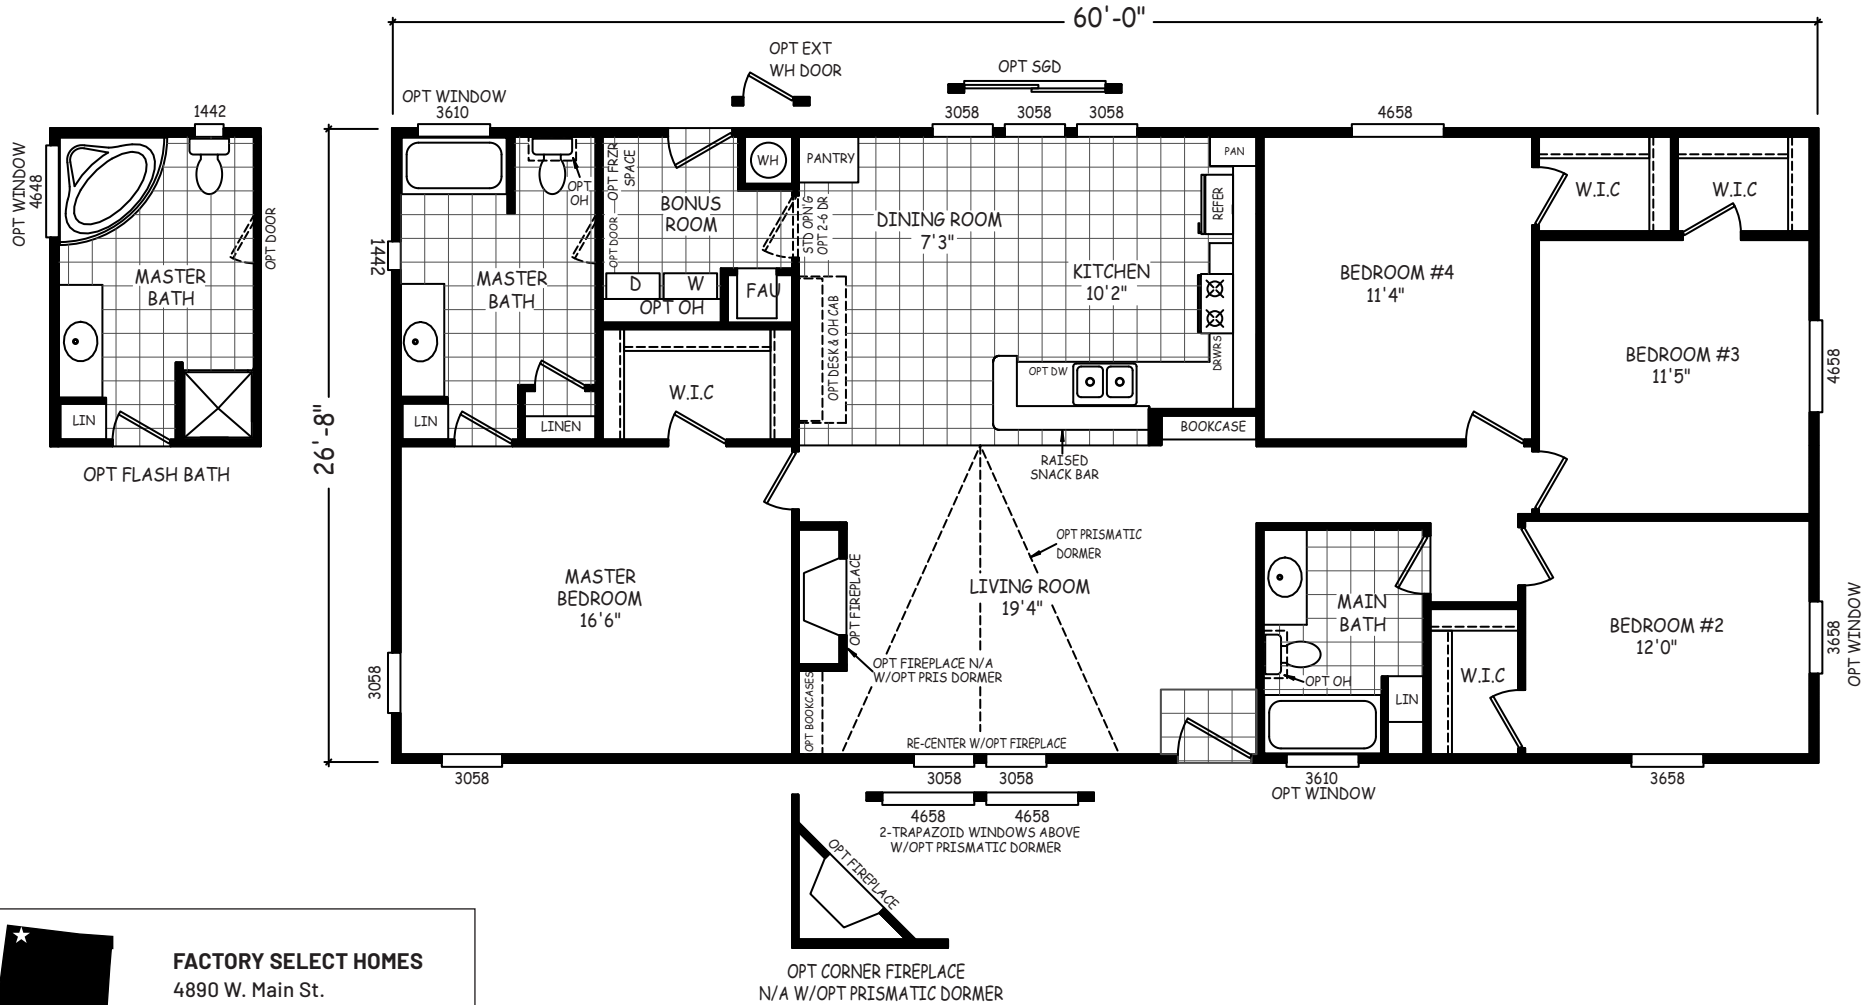

Tierra Linda

GS Series

1,599 SQ. FT. (Approximate) 4 Bedrooms, 2 Baths

Last Updated: 11-19-20

FACTORY SELECT HOMES
4890 W. Main St.
Farmington, NM 87401

FSMobileHomes.com | 1-800-750-8802

IMPORTANT: Alta Cima Corp reserves the right to modify, cancel or substitute products or features of this event at any time without prior notice or obligation. Pictures and other promotional materials are representative and may depict or contain floor plans, square footages, elevations, options, upgrades, extra design features, decorations, floor coverings, specialty light fixtures, custom paint and wall coverings, window treatments, landscaping, sound and alarm systems, furnishings, appliances, and other designer/decorator features and amenities that are not included as part of the home and/or may not be available at all locations. Home, pricing and community information is subject to change, and homes to prior sale, at any time without notice or obligation. ©2020 Alta Cima Corp. All rights reserved.