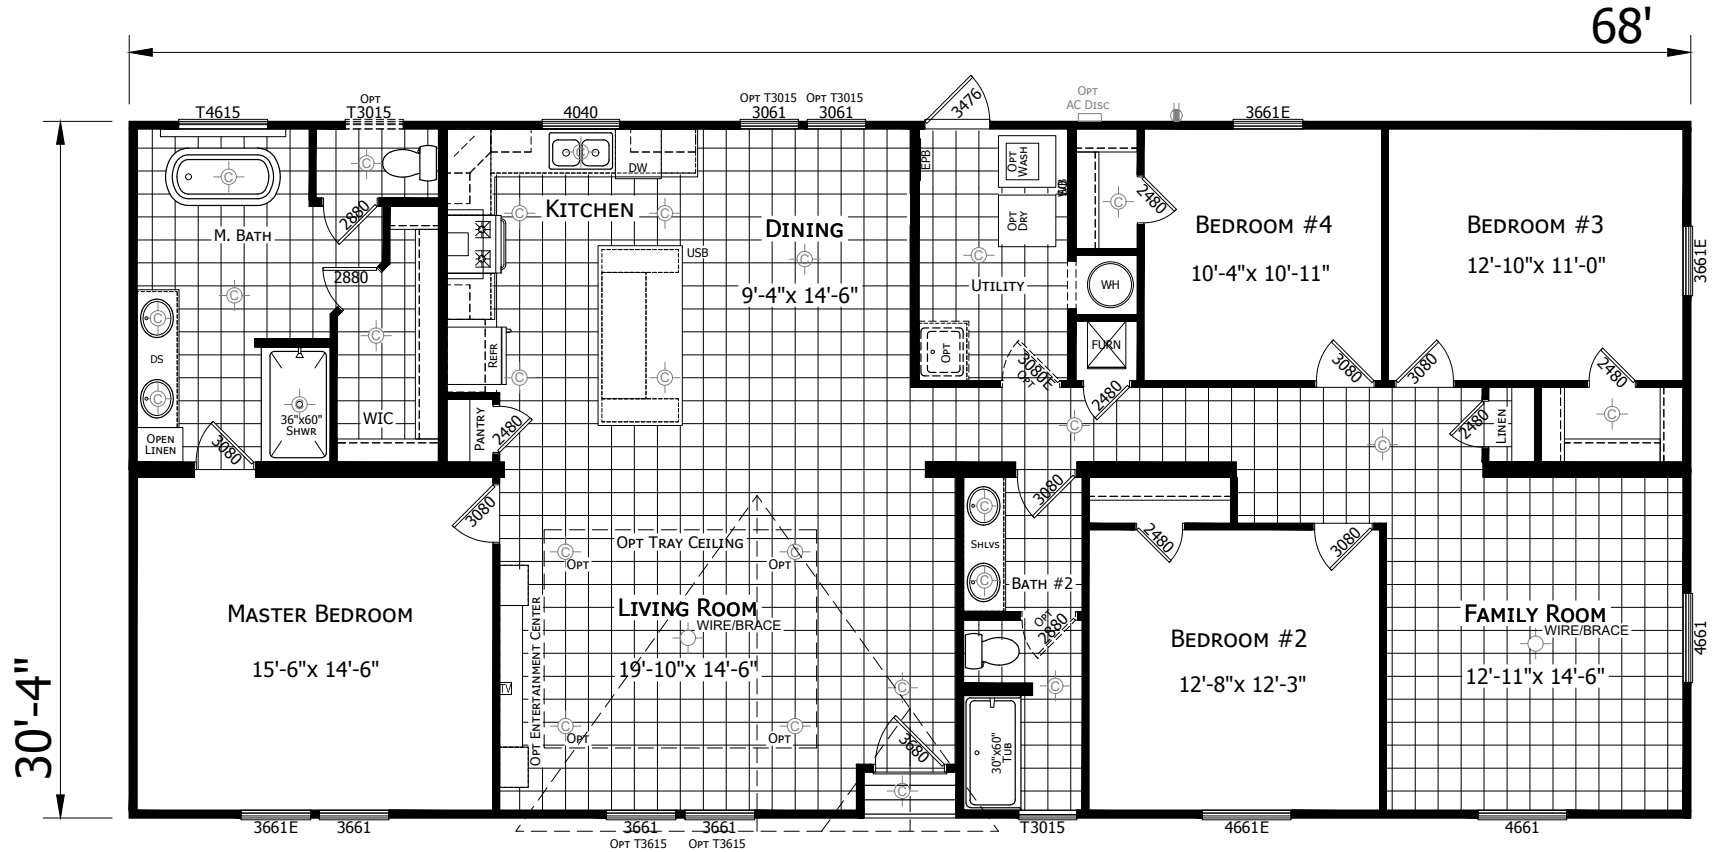

Terrill

Innovation Series - Multi Section

2,055 SQ. FT. (Approximate) 4 Bedrooms, 2 Baths

Last Updated: 5-25-21

FACTORY SELECT HOMES
4890 W. Main St.
Farmington, NM 87401

FSMobileHomes.com | 1-800-750-8802