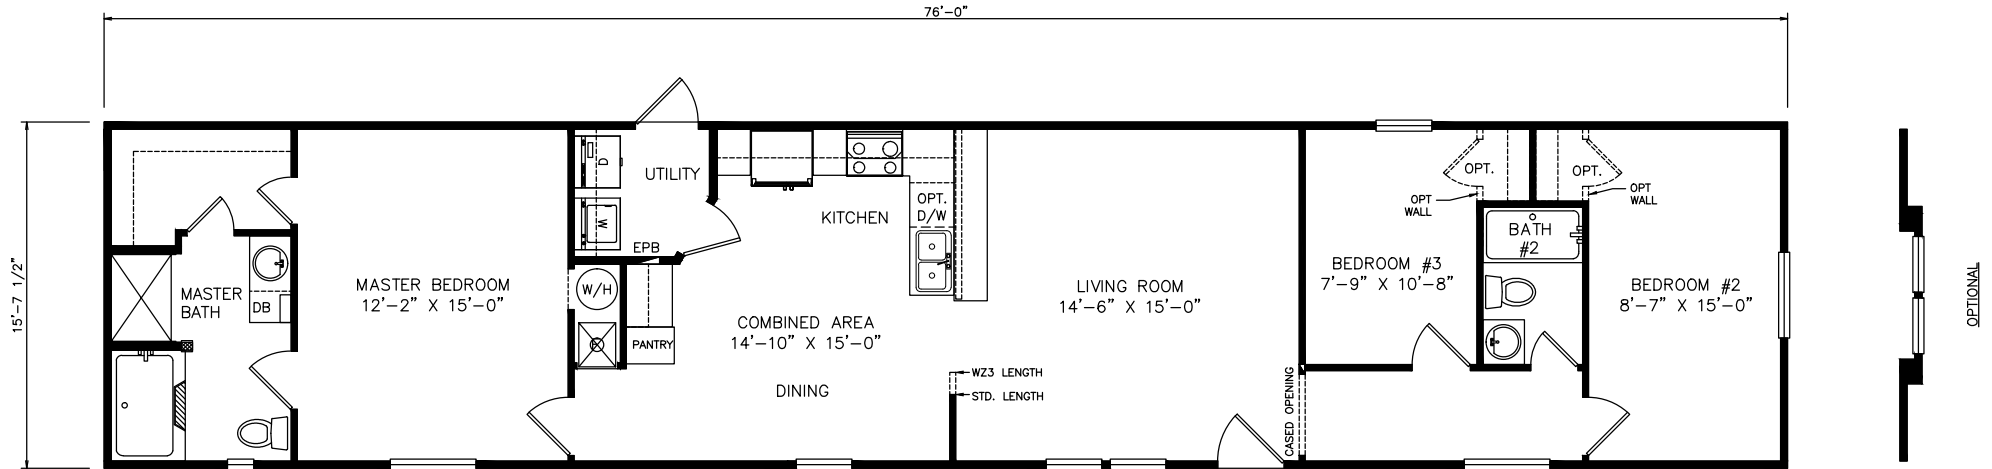

# Tatman

Heritage Series - Single Section

1,193 SQ. FT. (Approximate) 3 Bedrooms, 2 Baths

Last Updated: 7-7-21

**FACTORY SELECT HOMES**  
4890 W. Main St.  
Farmington, NM 87401

**FSMobileHomes.com | 1-800-750-8802**