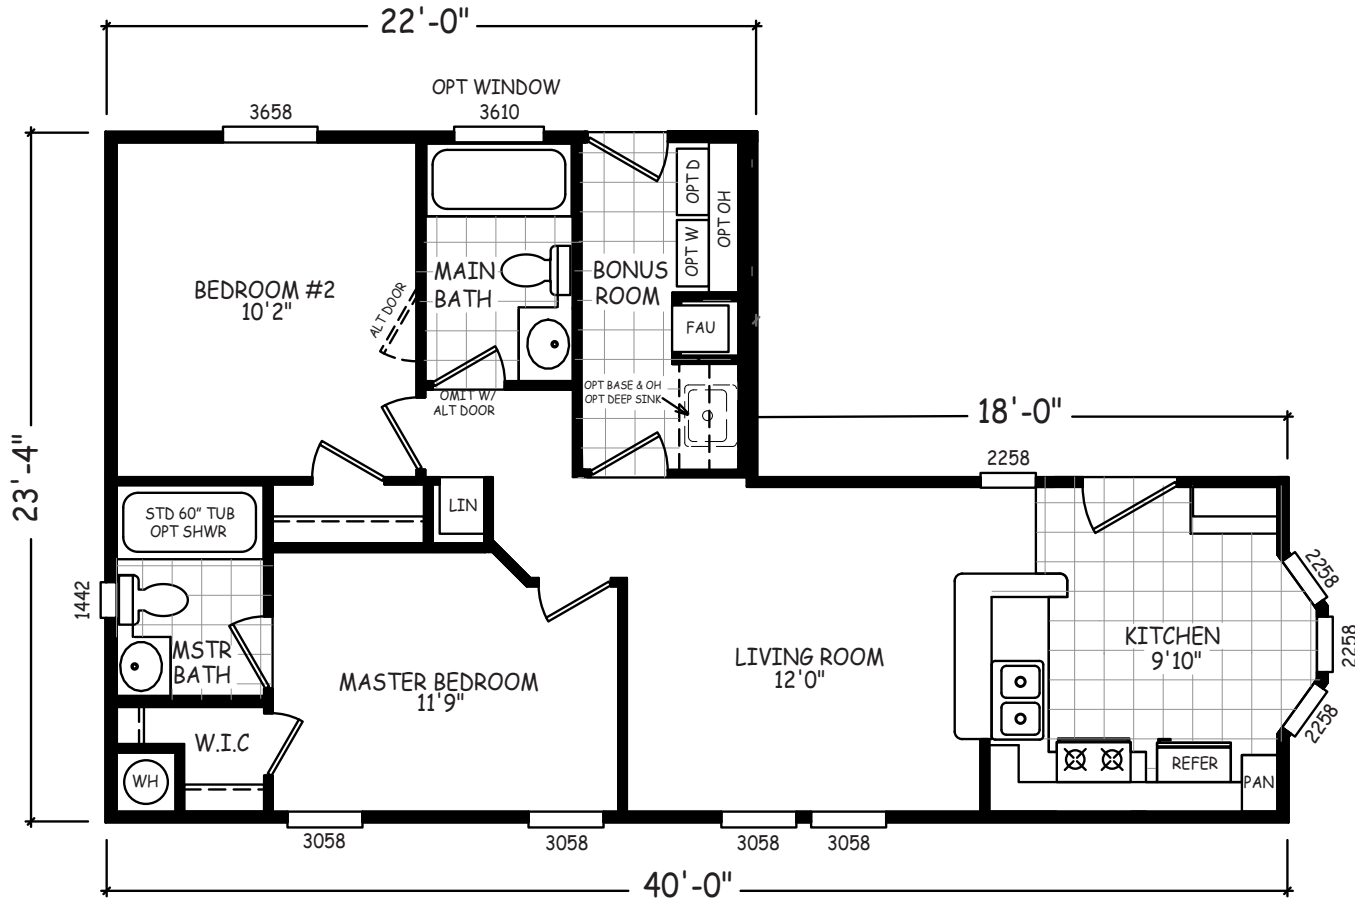

Susie

GS Series

730 SQ. FT. (Approximate) 2 Bedrooms, 2 Baths

Last Updated: 11-19-20

FACTORY SELECT HOMES
4890 W. Main St.
Farmington, NM 87401

FSMmobileHomes.com | 1-800-750-8802

IMPORTANT: Alta Cima Corp reserves the right to modify, cancel or substitute products or features of this event at any time without prior notice or obligation. Pictures and other promotional materials are representative and may depict or contain floor plans, square footages, elevations, options, upgrades, extra design features, decorations, floor coverings, specialty light fixtures, custom paint and wall coverings, window treatments, landscaping, sound and alarm systems, furnishings, appliances, and other designer/decorator features and amenities that are not included as part of the home and/or may not be available at all locations. Home, pricing and community information is subject to change, and homes to prior sale, at any time without notice or obligation. ©2020 Alta Cima Corp. All rights reserved.