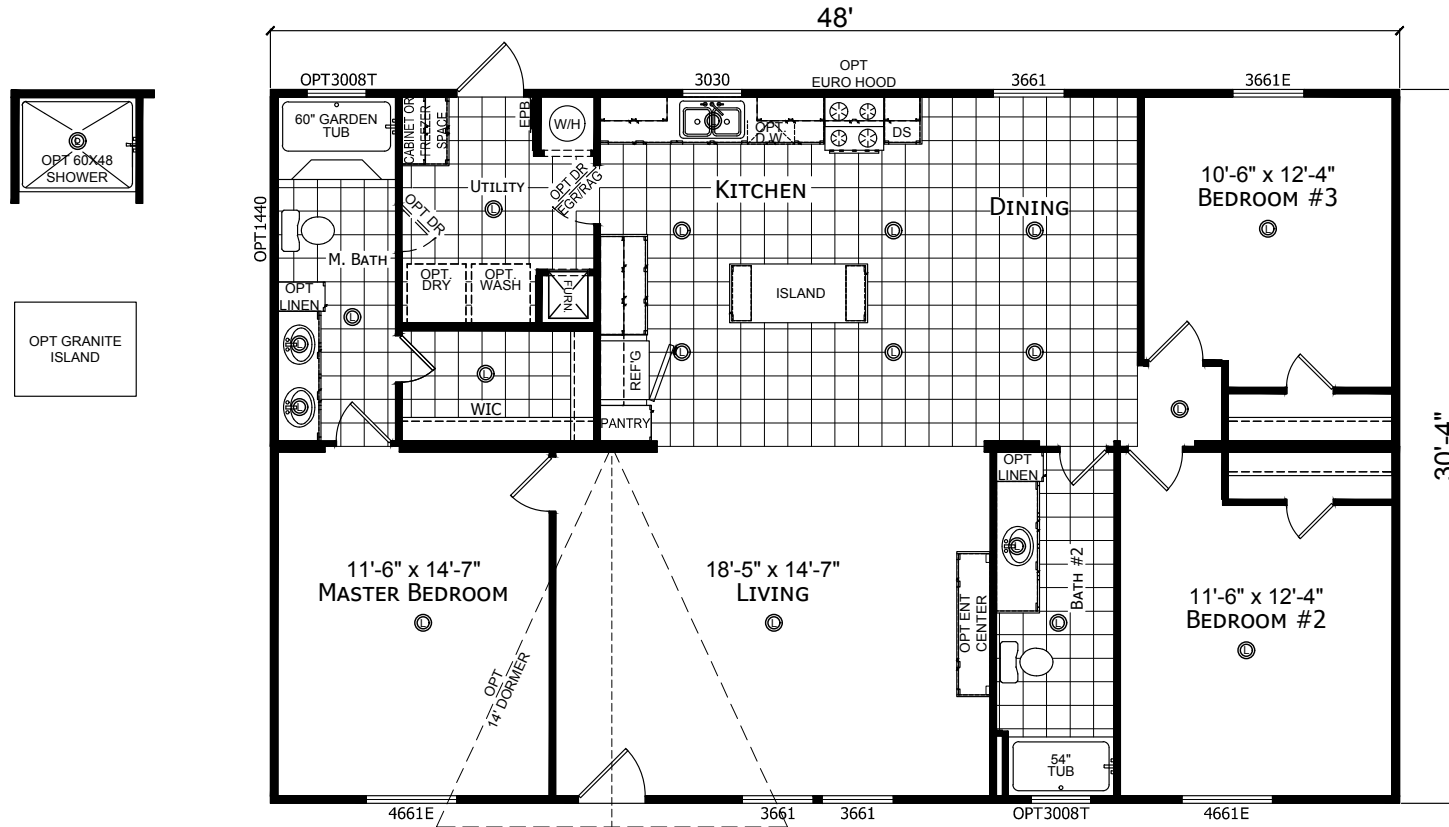

Springsside

Redman Classic Series - Multi Section by Champion Homes | Burleson, TX

1,456 SQ. FT. (Approximate) 3 Bedroom, 2 Bath

Last Updated: 6-14-21

FACTORY SELECT HOMES
4890 W. Main St.
Farmington, NM 87401