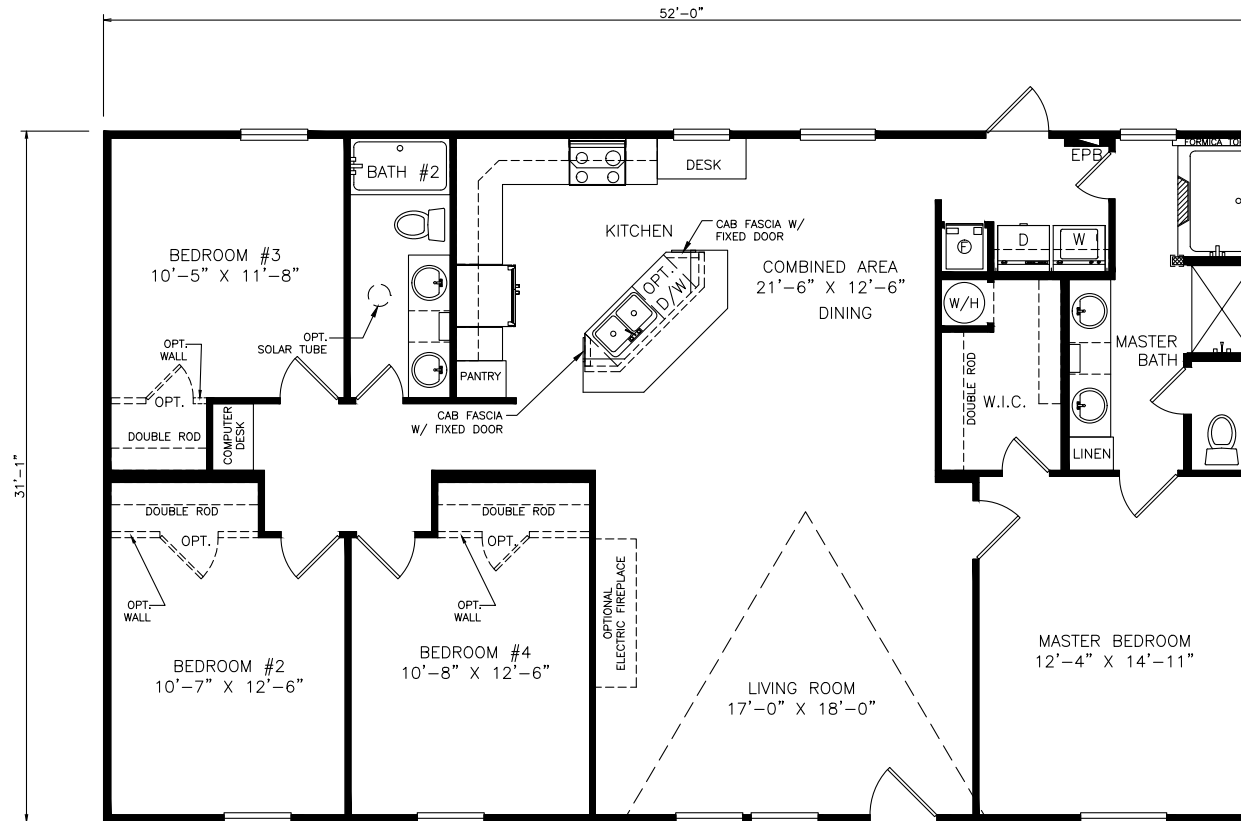

# Smedley

Heritage Series - Multi Section

1,622 SQ. FT. (Approximate) 4 Bedrooms, 2 Baths

Last Updated: 7-7-21

**FACTORY SELECT HOMES**  
4890 W. Main St.  
Farmington, NM 87401

**FSMobileHomes.com | 1-800-750-8802**