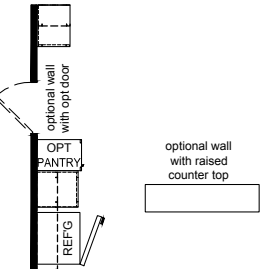

Silver Oak

Redman Classic Series - Multi Section by Champion Homes | Burleson, TX

1,920 SQ. FT. (Approximate) 4 Bedroom, 2 Bath

Last Updated: 6-14-21

FACTORY SELECT HOMES
4890 W. Main St.
Farmington, NM 87401