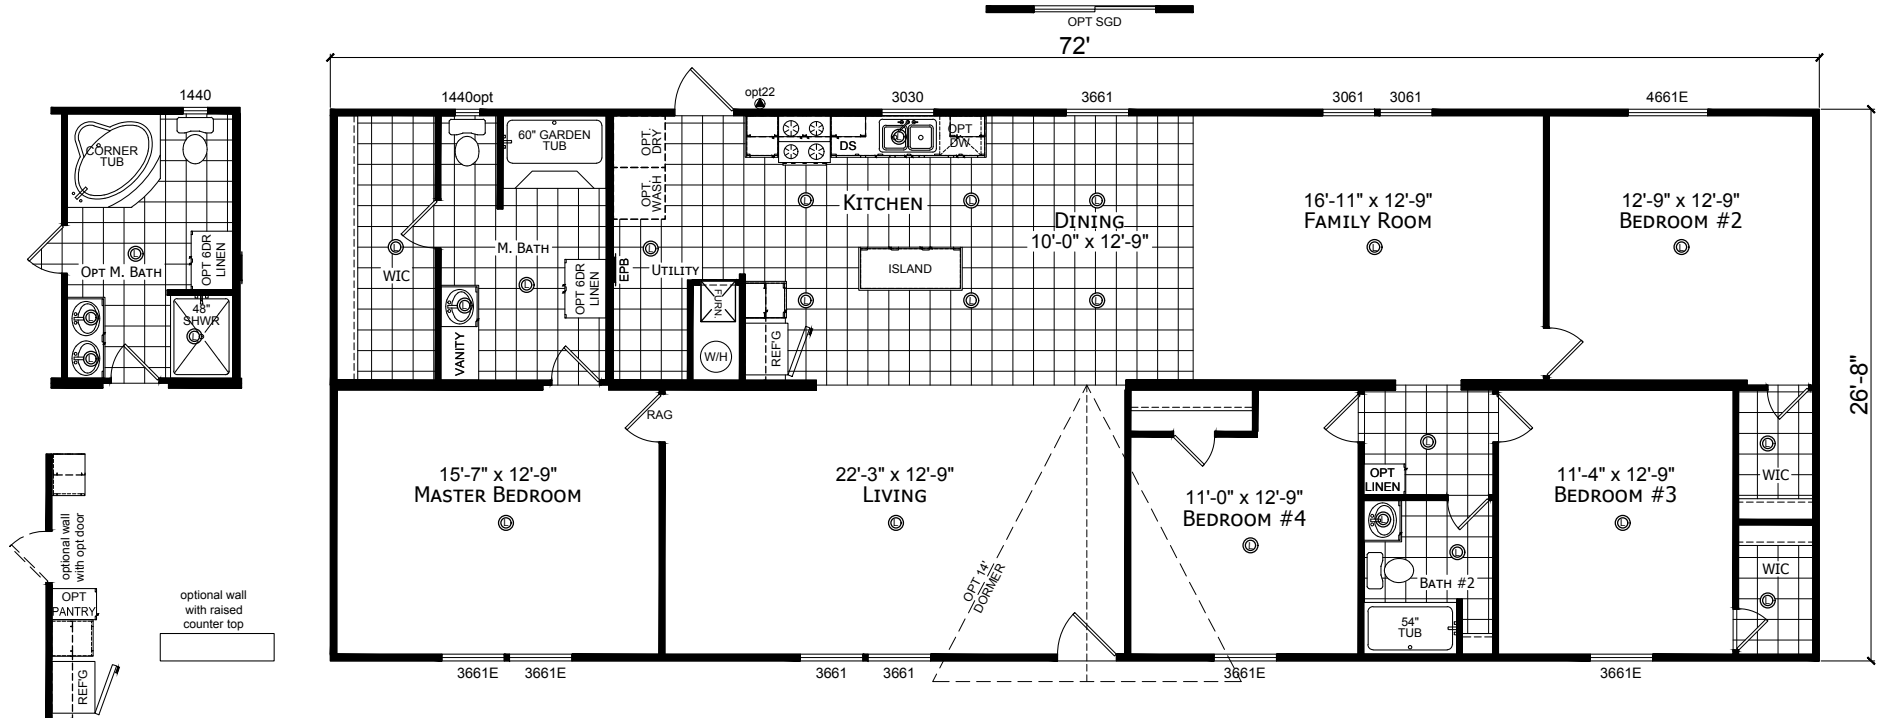

Silver Oak

Redman Classic Series - Multi Section by Champion Homes | Burleson, TX

1,920 SQ. FT. (Approximate) 4 Bedroom, 2 Bath

Last Updated: 6-14-21

FACTORY SELECT HOMES
4890 W. Main St.
Farmington, NM 87401