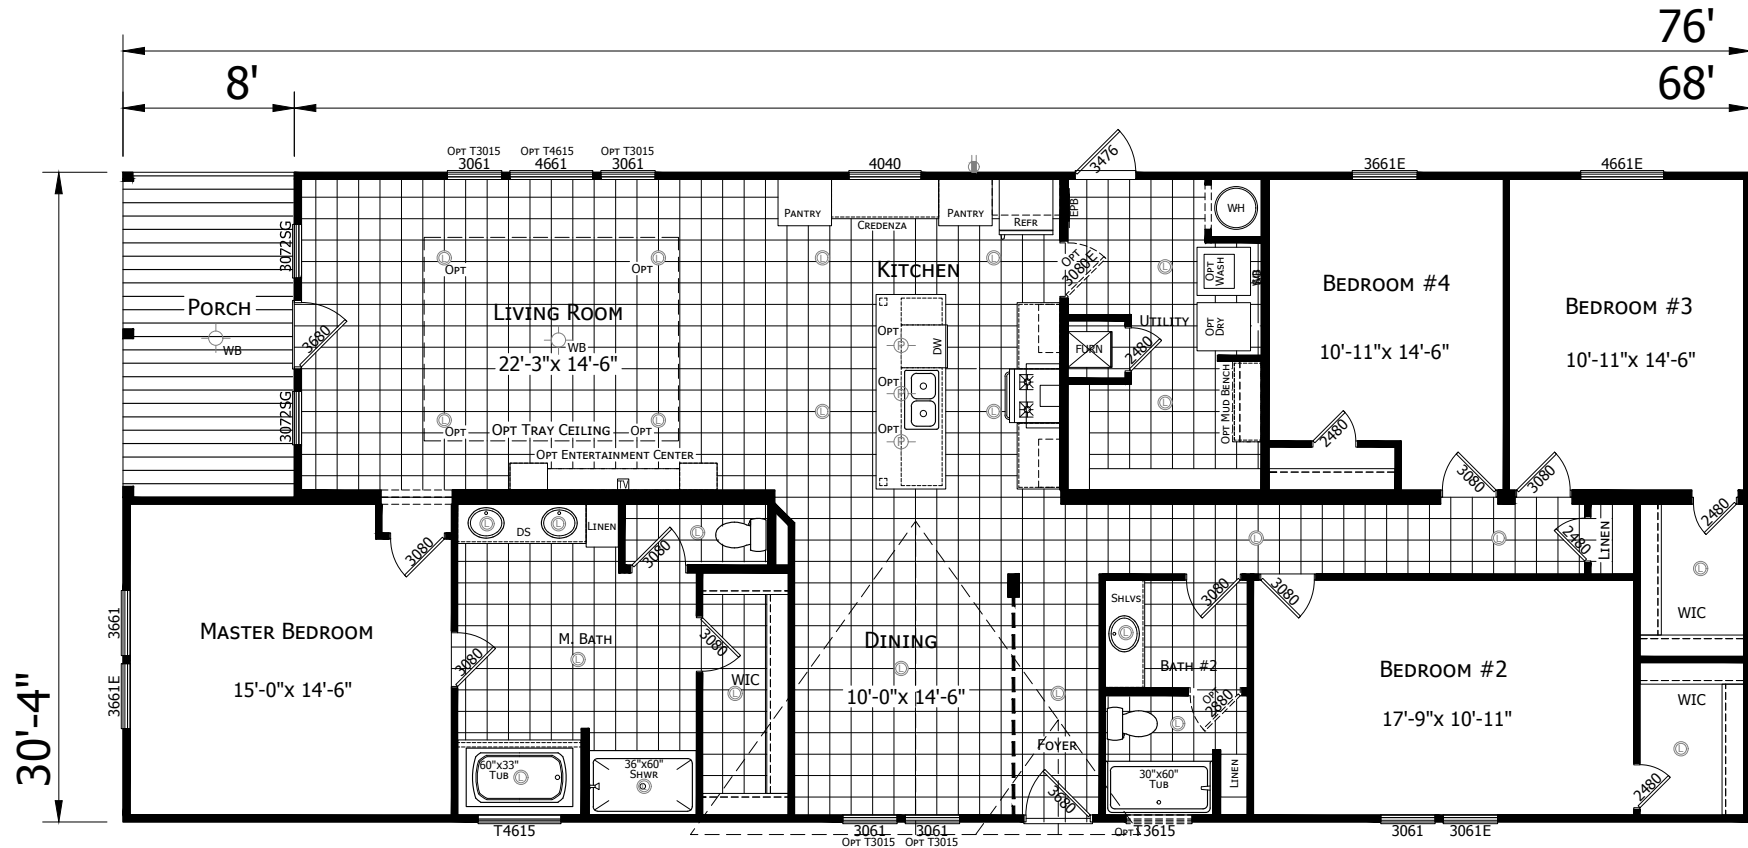

Sedillo

Innovation Series - Multi Section

2,184 SQ. FT. (Approximate) 4 Bedrooms, 2 Baths

Last Updated: 5-25-21

FACTORY SELECT HOMES
4890 W. Main St.
Farmington, NM 87401

FSMobileHomes.com | 1-800-750-8802