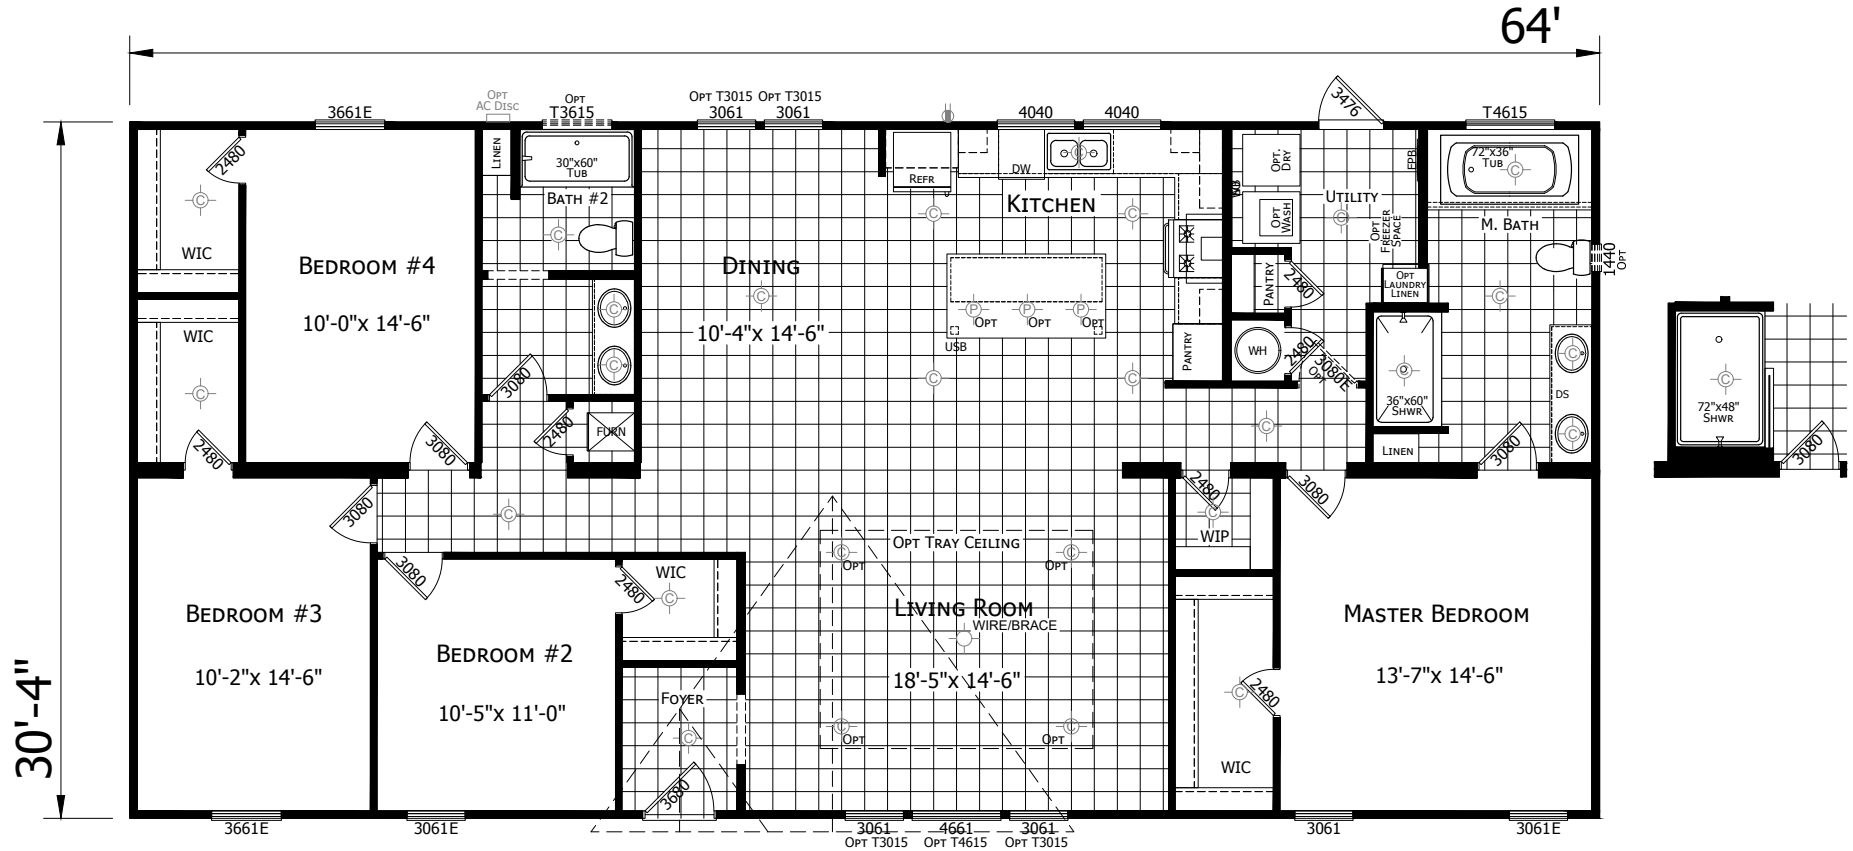

Scofield

Innovation Series - Multi Section

1,941 SQ. FT. (Approximate) 4 Bedrooms, 2 Baths

Last Updated: 5-24-21

FACTORY SELECT HOMES
4890 W. Main St.
Farmington, NM 87401

FSMobileHomes.com | 1-800-750-8802