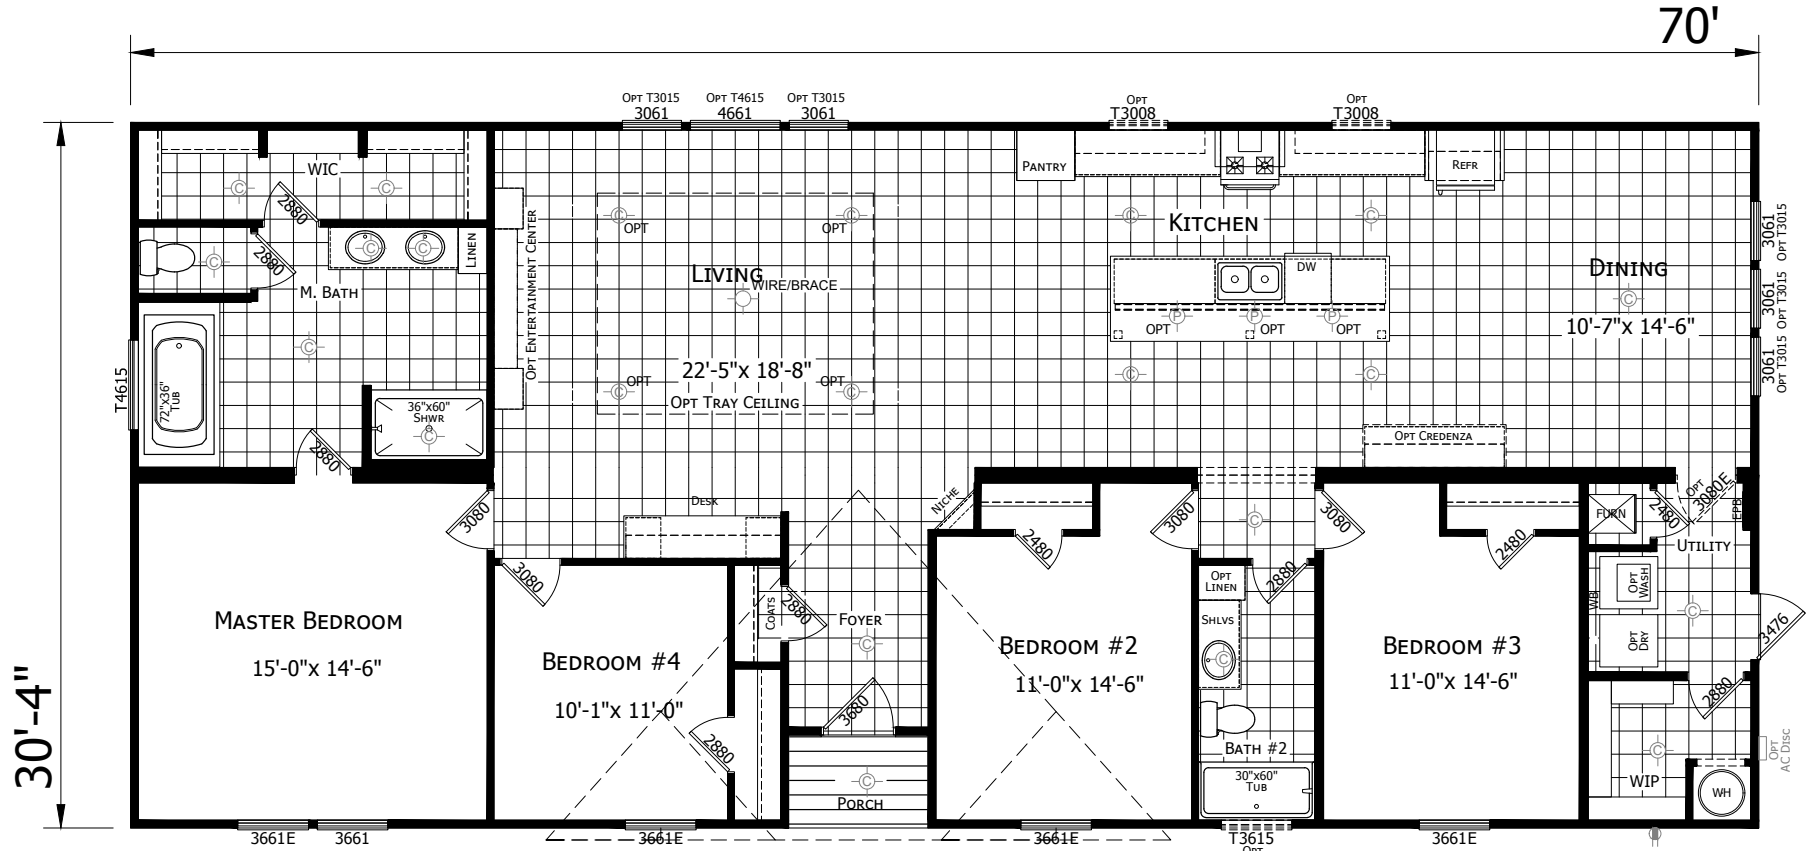

Rogers

Innovation Series - Multi Section

2,099 SQ. FT. (Approximate) 4 Bedrooms, 2 Bath

Last Updated: 6-21-21

FACTORY SELECT HOMES
4890 W. Main St.
Farmington, NM 87401

FSMobileHomes.com | 1-800-750-8802

IMPORTANT: Alta Cima Corp reserves the right to modify, cancel or substitute products or features of this event at any time without prior notice or obligation. Pictures and other promotional materials are representative and may depict or contain floor plans, square footages, elevations, options, upgrades, extra design features, decorations, floor coverings, specialty light fixtures, custom paint and wall coverings, window treatments, landscaping, sound and alarm systems, furnishings, appliances, and other designer/decorator features and amenities that are not included as part of the home and/or may not be available at all locations. Home, pricing and community information is subject to change, and homes to prior sale, at any time without notice or obligation. ©2020 Alta Cima Corp. All rights reserved.