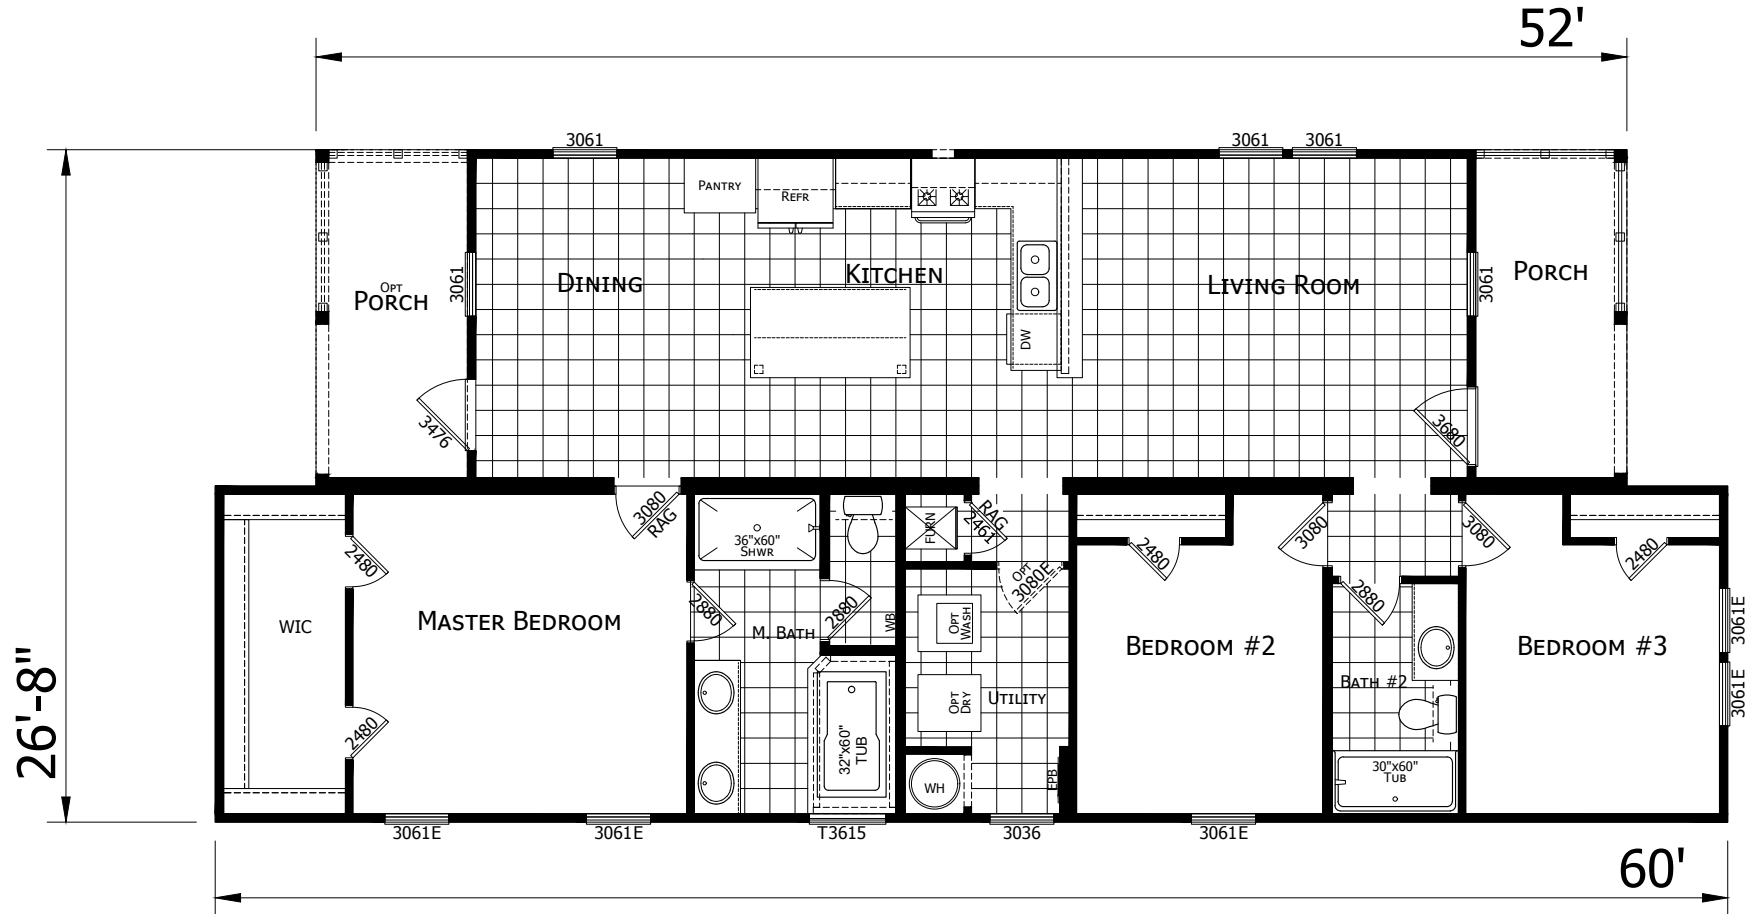

# Ridgelaque

Innovation Series - Multi Section

1,333 SQ. FT. (Approximate) 3 Bedrooms, 2 Bath

Last Updated: 11-8-21

**FACTORY SELECT HOMES**  
4890 W. Main St.  
Farmington, NM 87401

**FSMobileHomes.com | 1-800-750-8802**