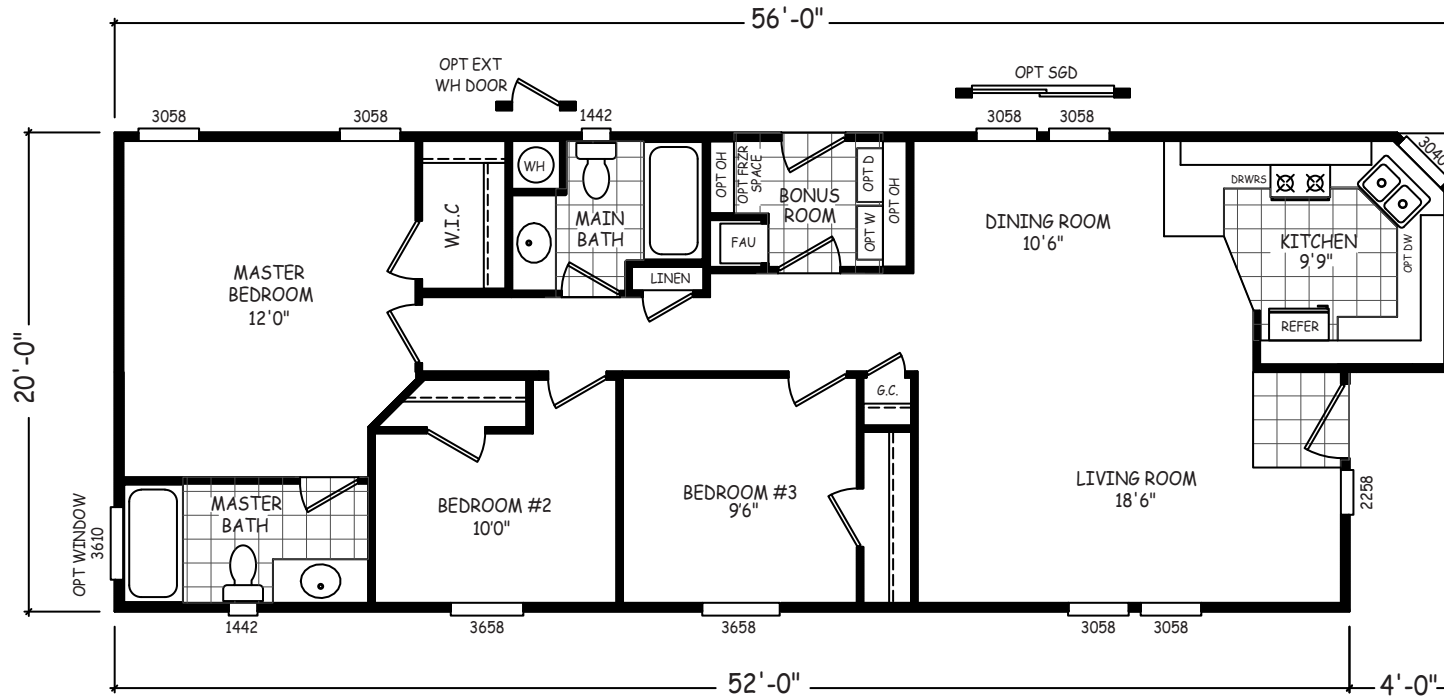

Pickett

GS Series

1,080 SQ. FT. (Approximate) 3 Bedrooms, 2 Baths

Last Updated: 11-19-20

FACTORY SELECT HOMES
4890 W. Main St.
Farmington, NM 87401

FSMobileHomes.com | 1-800-750-8802

IMPORTANT: Alta Cima Corp reserves the right to modify, cancel or substitute products or features of this event at any time without prior notice or obligation. Pictures and other promotional materials are representative and may depict or contain floor plans, square footages, elevations, options, upgrades, extra design features, decorations, floor coverings, specialty light fixtures, custom paint and wall coverings, window treatments, landscaping, sound and alarm systems, furnishings, appliances, and other designer/decorator features and amenities that are not included as part of the home and/or may not be available at all locations. Home, pricing and community information is subject to change, and homes to prior sale, at any time without notice or obligation. ©2020 Alta Cima Corp. All rights reserved.