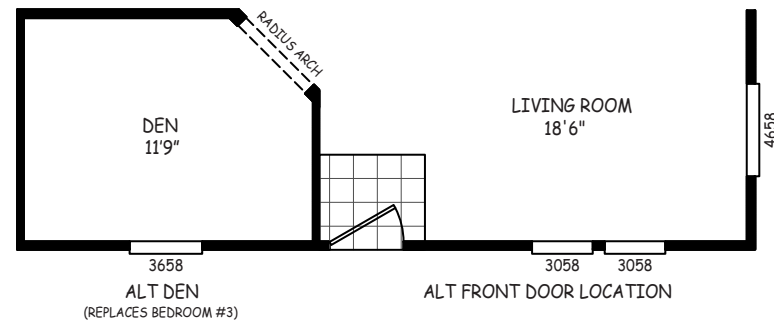

Pickett

GS Series

1,080 SQ. FT. (Approximate) 3 Bedrooms, 2 Baths

Last Updated: 11-19-20

FACTORY SELECT HOMES
4890 W. Main St.
Farmington, NM 87401

FSMobileHomes.com | 1-800-750-8802

IMPORTANT: Alta Cima Corp reserves the right to modify, cancel or substitute products or features of this event at any time without prior notice or obligation. Pictures and other promotional materials are representative and may depict or contain floor plans, square footages, elevations, options, upgrades, extra design features, decorations, floor coverings, specialty light fixtures, custom paint and wall coverings, window treatments, landscaping, sound and alarm systems, furnishings, appliances, and other designer/decorator features and amenities that are not included as part of the home and/or may not be available at all locations. Home, pricing and community information is subject to change, and homes to prior sale, at any time without notice or obligation. ©2020 Alta Cima Corp. All rights reserved.