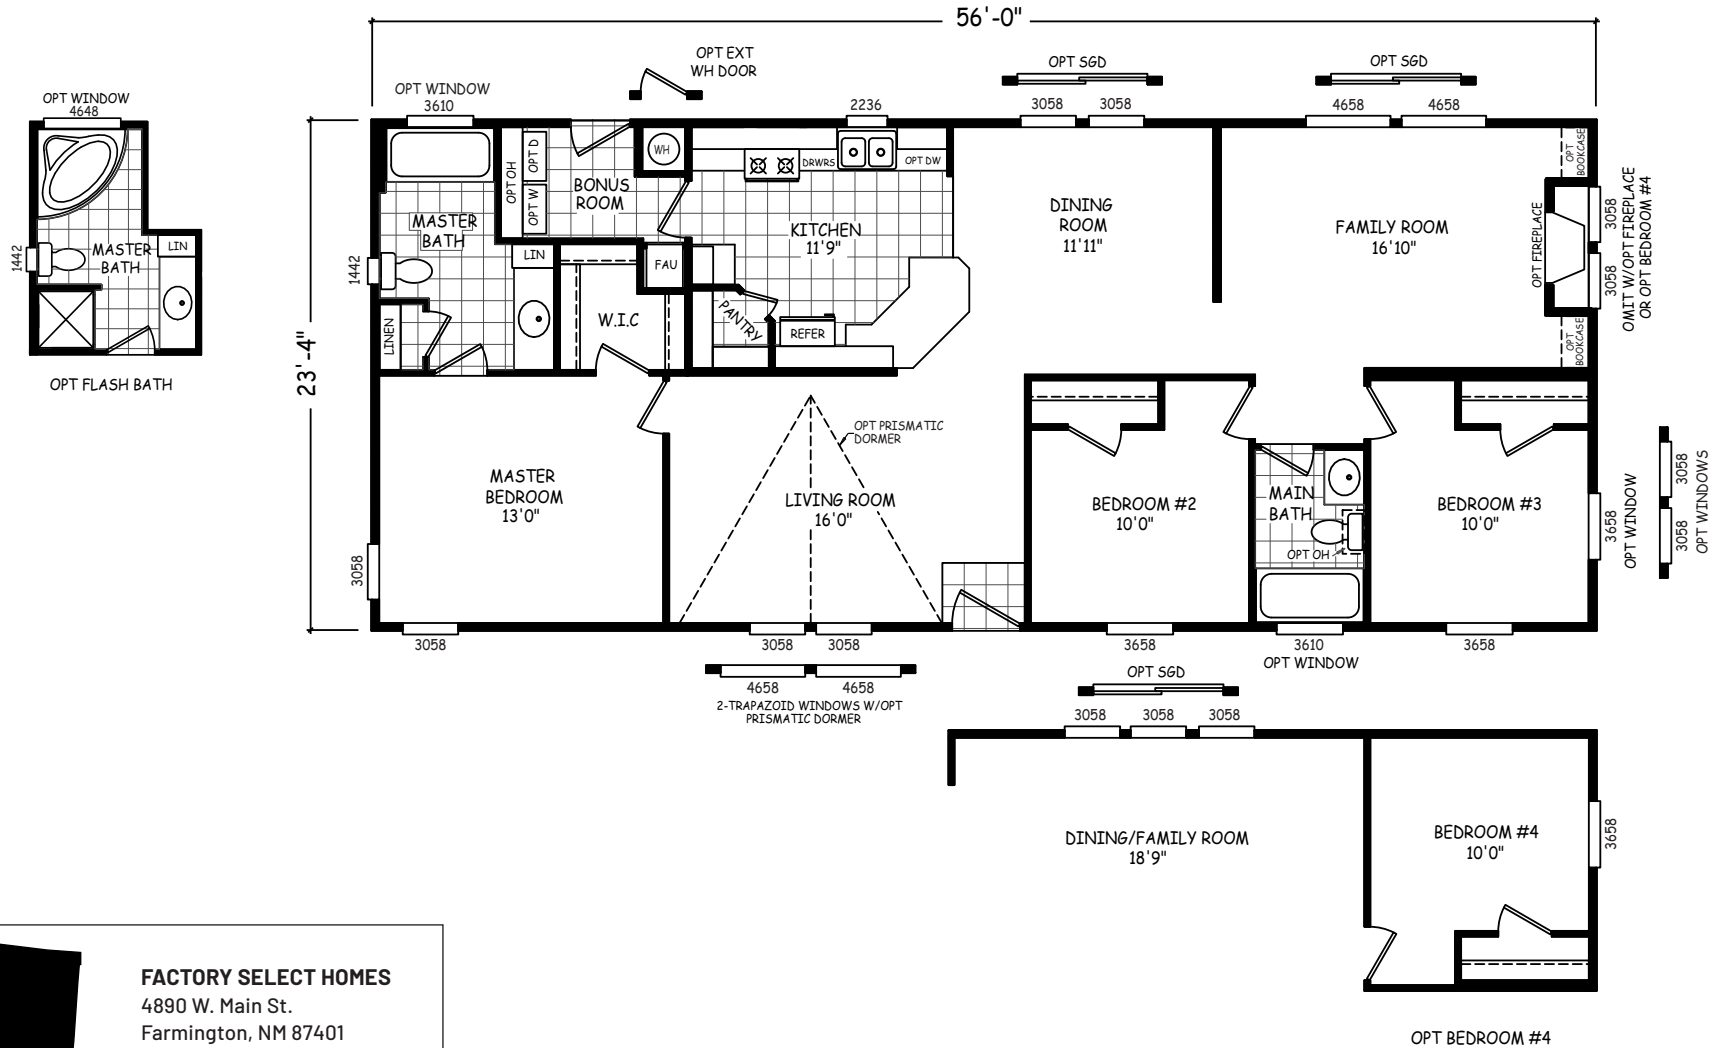

# Modesta

GS Series

1,306 SQ. FT. (Approximate) 3 Bedrooms, 2 Baths

Last Updated: 11-19-20

**FACTORY SELECT HOMES**  
4890 W. Main St.  
Farmington, NM 87401

**FSMobileHomes.com | 1-800-750-8802**

**IMPORTANT:** Alta Cima Corp reserves the right to modify, cancel or substitute products or features of this event at any time without prior notice or obligation. Pictures and other promotional materials are representative and may depict or contain floor plans, square footages, elevations, options, upgrades, extra design features, decorations, floor coverings, specialty light fixtures, custom paint and wall coverings, window treatments, landscaping, sound and alarm systems, furnishings, appliances, and other designer/decorator features and amenities that are not included as part of the home and/or may not be available at all locations. Home, pricing and community information is subject to change, and homes to prior sale, at any time without notice or obligation. ©2020 Alta Cima Corp. All rights reserved.