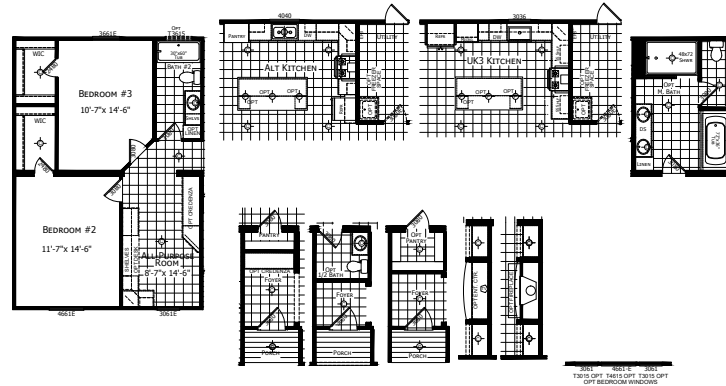

Melrose

Innovation Series - Multi Section

2,063 SQ. FT. (Approximate) 4 Bedrooms, 2 Bath

Last Updated: 7-19-21

FACTORY SELECT HOMES
4890 W. Main St.
Farmington, NM 87401

FSMobileHomes.com | 1-800-750-8802

IMPORTANT: Alta Cima Corp reserves the right to modify, cancel or substitute products or features of this event at any time without prior notice or obligation. Pictures and other promotional materials are representative and may depict or contain floor plans, square footages, elevations, options, upgrades, extra design features, decorations, floor coverings, specialty light fixtures, custom paint and wall coverings, window treatments, landscaping, sound and alarm systems, furnishings, appliances, and other designer/decorator features and amenities that are not included as part of the home and/or may not be available at all locations. Home, pricing and community information is subject to change, and homes to prior sale, at any time without notice or obligation. ©2020 Alta Cima Corp. All rights reserved.