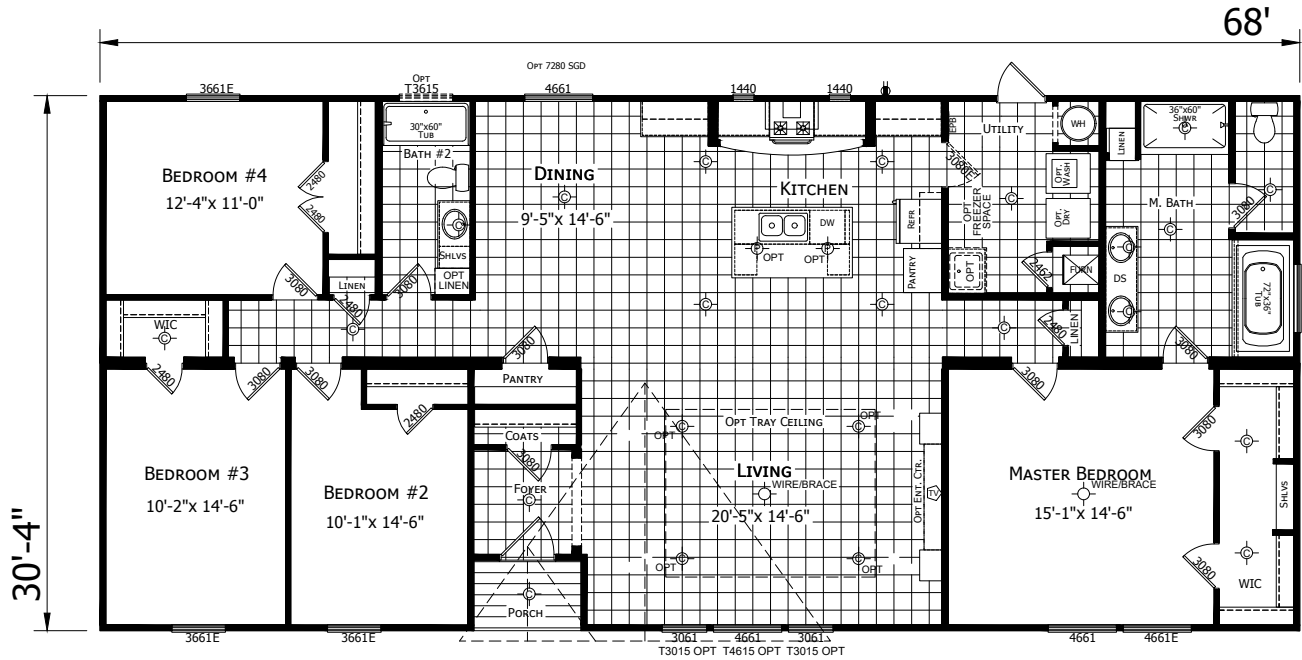

Melrose

Innovation Series - Multi Section

2,063 SQ. FT. (Approximate) 4 Bedrooms, 2 Bath

Last Updated: 7-19-21

FACTORY SELECT HOMES
4890 W. Main St.
Farmington, NM 87401

FSMobileHomes.com | 1-800-750-8802

IMPORTANT: Alta Cima Corp reserves the right to modify, cancel or substitute products or features of this event at any time without prior notice or obligation. Pictures and other promotional materials are representative and may depict or contain floor plans, square footages, elevations, options, upgrades, extra design features, decorations, floor coverings, specialty light fixtures, custom paint and wall coverings, window treatments, landscaping, sound and alarm systems, furnishings, appliances, and other designer/decorator features and amenities that are not included as part of the home and/or may not be available at all locations. Home, pricing and community information is subject to change, and homes to prior sale, at any time without notice or obligation. ©2020 Alta Cima Corp. All rights reserved.