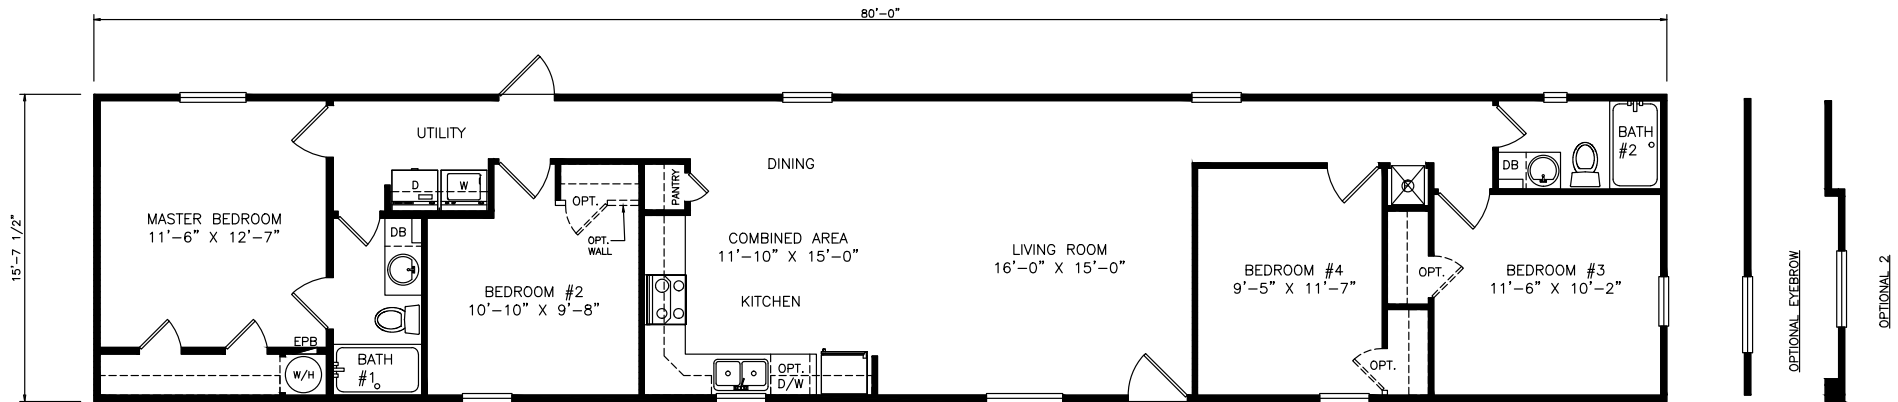

McNeal

Select Series - Single Section

1,256 SQ. FT. (Approximate) 4 Bedrooms, 2 Baths

Last Updated: 7-6-21

FACTORY SELECT HOMES
4890 W. Main St.
Farmington, NM 87401

FSMobileHomes.com | 1-800-750-8802

IMPORTANT: Alta Cima Corp reserves the right to modify, cancel or substitute products or features of this event at any time without prior notice or obligation. Pictures and other promotional materials are representative and may depict or contain floor plans, square footages, elevations, options, upgrades, extra design features, decorations, floor coverings, specialty light fixtures, custom paint and wall coverings, window treatments, landscaping, sound and alarm systems, furnishings, appliances, and other designer/decorator features and amenities that are not included as part of the home and/or may not be available at all locations. Home, pricing and community information is subject to change, and homes to prior sale, at any time without notice or obligation. ©2020 Alta Cima Corp. All rights reserved.