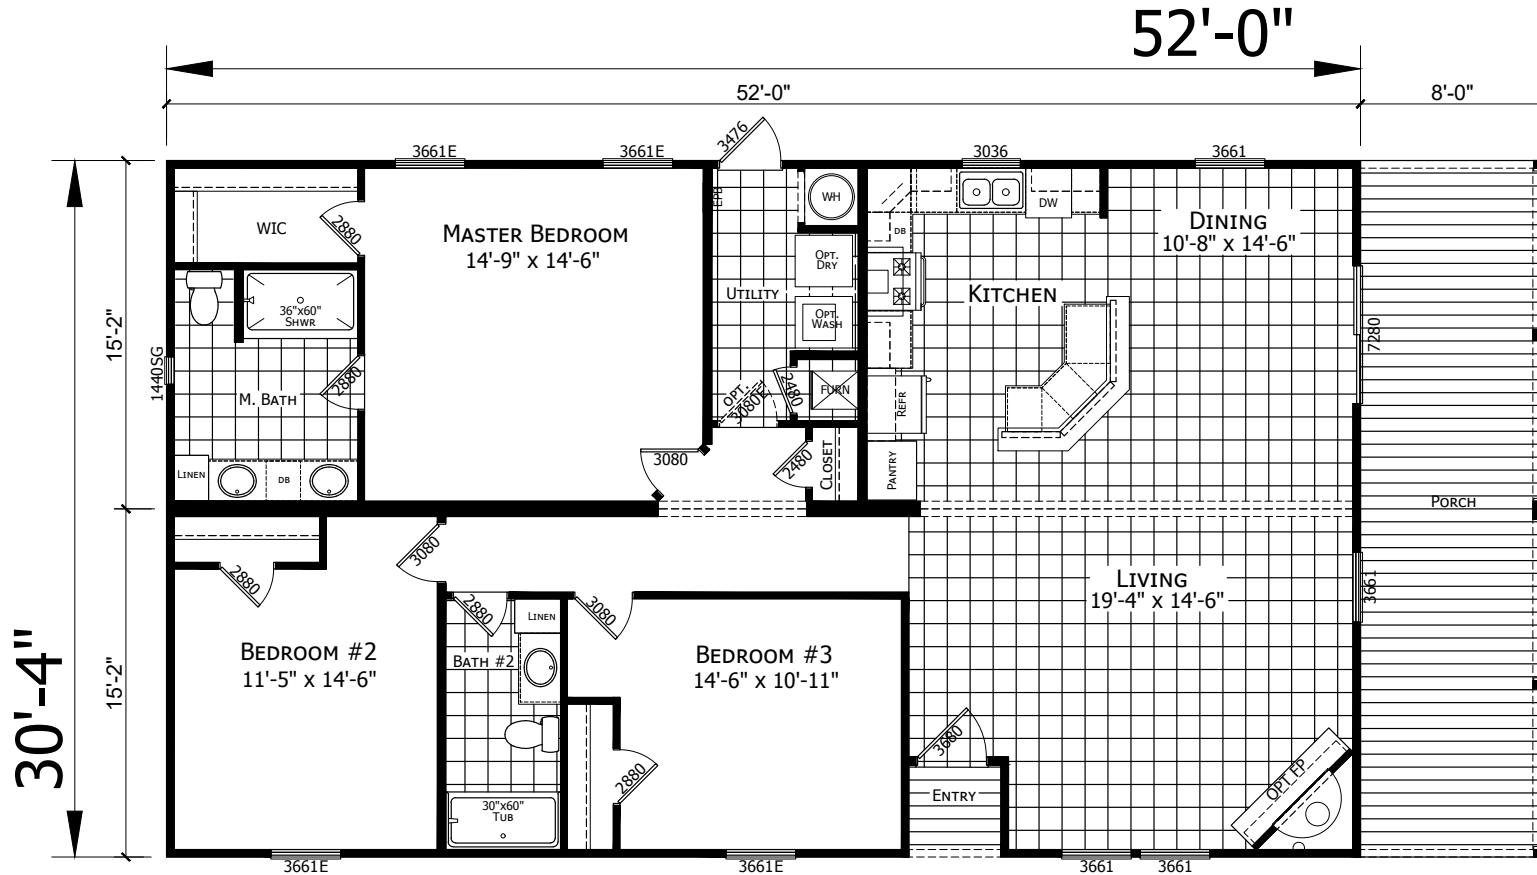

Mancos

Innovation Series - Multi Section

1,562 SQ. FT. (Approximate) 3 Bedrooms, 2 Baths

Last Updated: 5-24-21

FACTORY SELECT HOMES
4890 W. Main St.
Farmington, NM 87401

FSMobileHomes.com | 1-800-750-8802

IMPORTANT: Alta Cima Corp reserves the right to modify, cancel or substitute products or features of this event at any time without prior notice or obligation. Pictures and other promotional materials are representative and may depict or contain floor plans, square footages, elevations, options, upgrades, extra design features, decorations, floor coverings, specialty light fixtures, custom paint and wall coverings, window treatments, landscaping, sound and alarm systems, furnishings, appliances, and other designer/decorator features and amenities that are not included as part of the home and/or may not be available at all locations. Home, pricing and community information is subject to change, and homes to prior sale, at any time without notice or obligation. ©2020 Alta Cima Corp. All rights reserved.