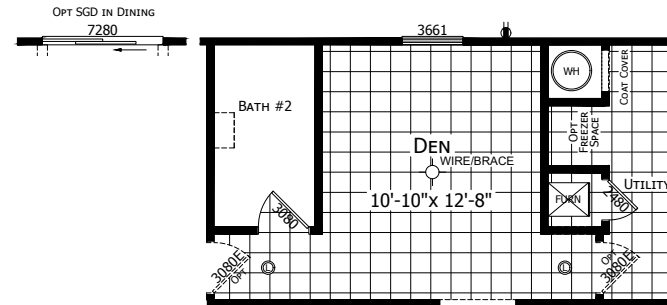

Manana

Innovation Series - Multi Section

1,707 SQ. FT. (Approximate) 4 Bedroom, 2 Bath

Last Updated: 1-31-24

FACTORY SELECT HOMES
4890 W. Main St.
Farmington, NM 87401

FSMobileHomes.com | 1-800-750-8802

IMPORTANT: Alta Cima Corp reserves the right to modify, cancel or substitute products or features of this event at any time without prior notice or obligation. Pictures and other promotional materials are representative and may depict or contain floor plans, square footages, elevations, options, upgrades, extra design features, decorations, floor coverings, specialty light fixtures, custom paint and wall coverings, window treatments, landscaping, sound and alarm systems, furnishings, appliances, and other designer/decorator features and amenities that are not included as part of the home and/or may not be available at all locations. Home, pricing and community information is subject to change, and homes to prior sale, at any time without notice or obligation. ©2020 Alta Cima Corp. All rights reserved.