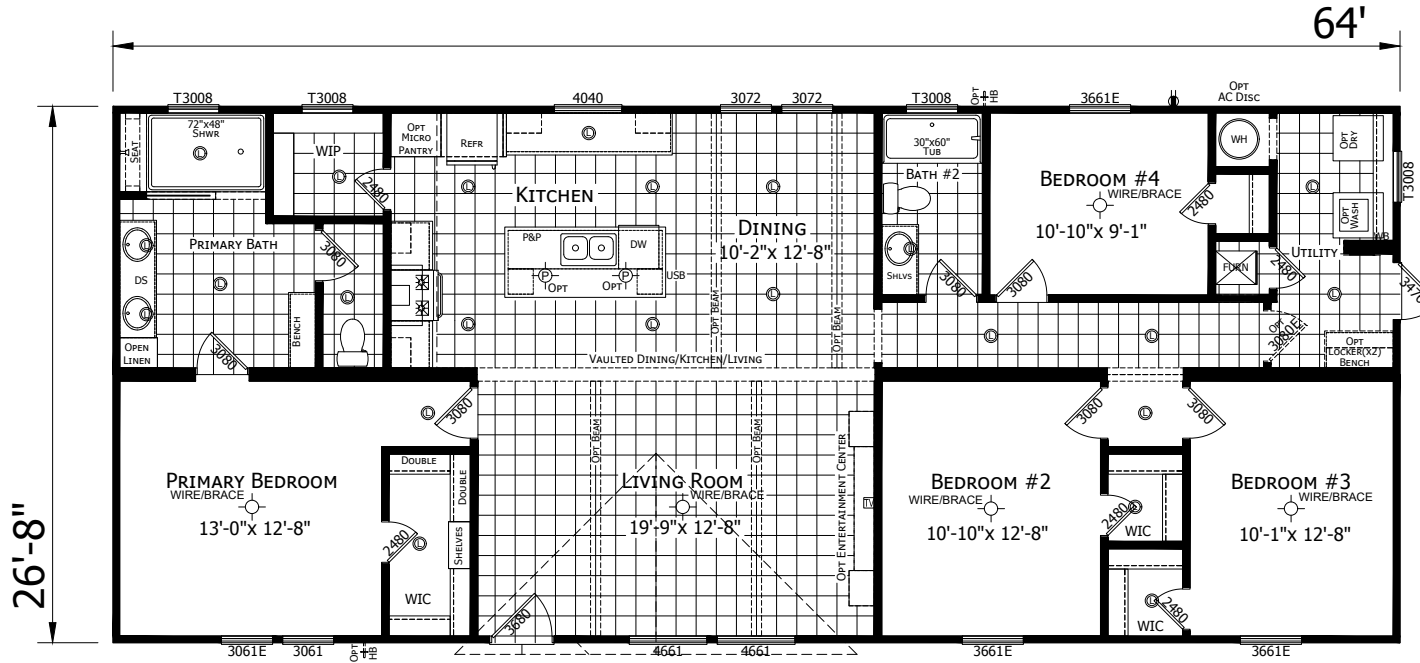

Manana

Innovation Series - Multi Section

1,707 SQ. FT. (Approximate) 4 Bedroom, 2 Bath

Last Updated: 1-31-24

FACTORY SELECT HOMES
4890 W. Main St.
Farmington, NM 87401

FSMobileHomes.com | 1-800-750-8802

IMPORTANT: Alta Cima Corp reserves the right to modify, cancel or substitute products or features of this event at any time without prior notice or obligation. Pictures and other promotional materials are representative and may depict or contain floor plans, square footages, elevations, options, upgrades, extra design features, decorations, floor coverings, specialty light fixtures, custom paint and wall coverings, window treatments, landscaping, sound and alarm systems, furnishings, appliances, and other designer/decorator features and amenities that are not included as part of the home and/or may not be available at all locations. Home, pricing and community information is subject to change, and homes to prior sale, at any time without notice or obligation. ©2020 Alta Cima Corp. All rights reserved.