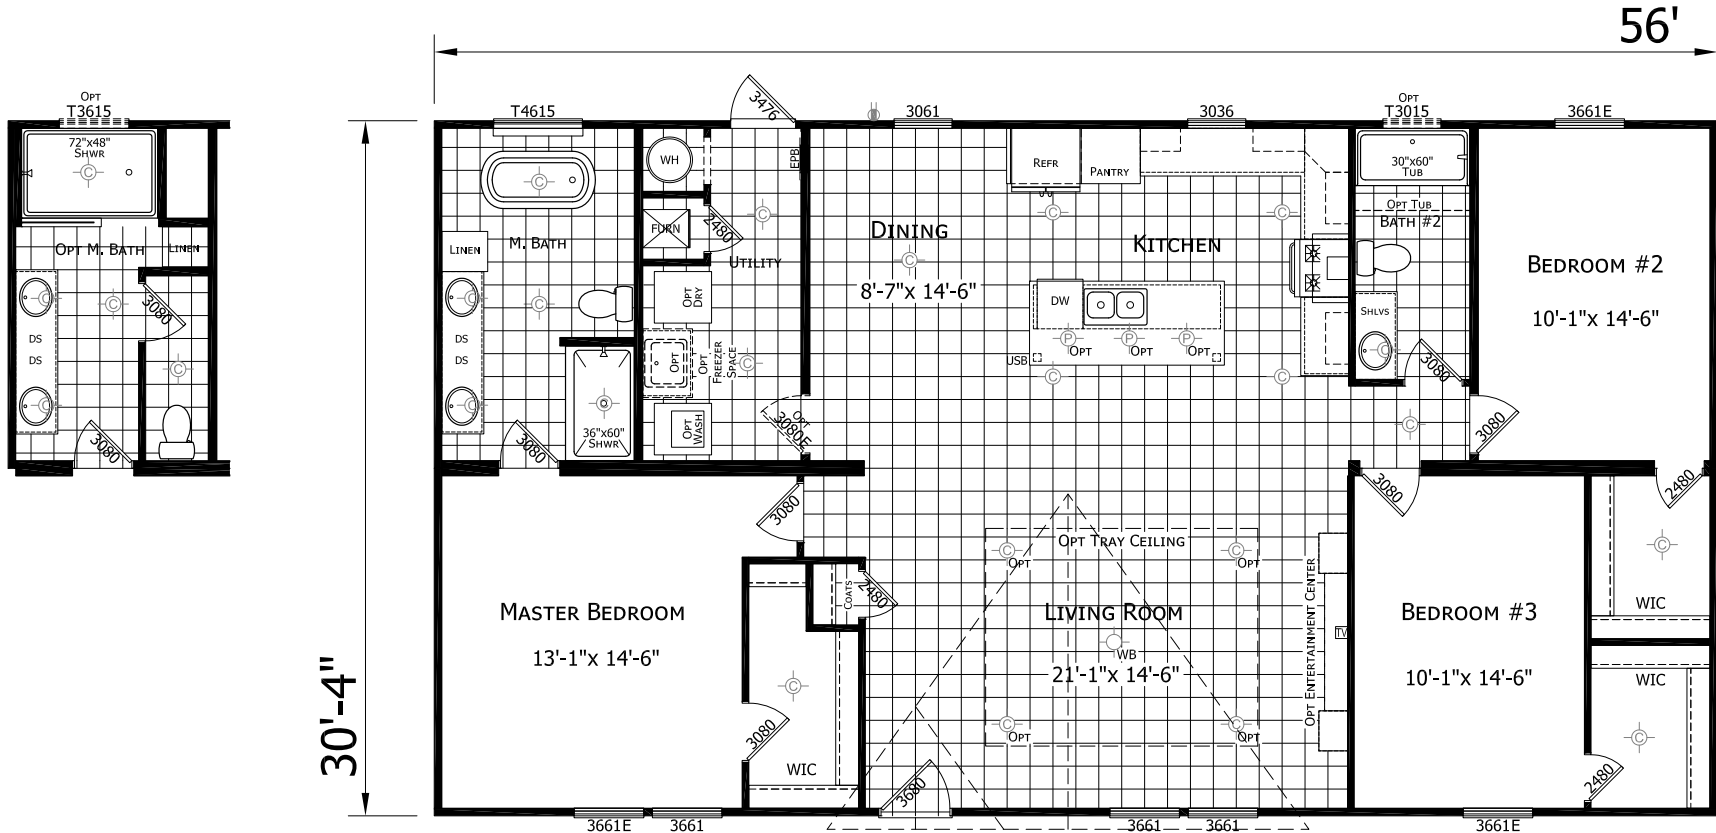

Lory

Innovation Series - Multi Section

1,699 SQ. FT. (Approximate) 3 Bedrooms, 2 Baths

Last Updated: 5-24-21

FACTORY SELECT HOMES
4890 W. Main St.
Farmington, NM 87401

FSMobileHomes.com | 1-800-750-8802

IMPORTANT: Alta Cima Corp reserves the right to modify, cancel or substitute products or features of this event at any time without prior notice or obligation. Pictures and other promotional materials are representative and may depict or contain floor plans, square footages, elevations, options, upgrades, extra design features, decorations, floor coverings, specialty light fixtures, custom paint and wall coverings, window treatments, landscaping, sound and alarm systems, furnishings, appliances, and other designer/decorator features and amenities that are not included as part of the home and/or may not be available at all locations. Home, pricing and community information is subject to change, and homes to prior sale, at any time without notice or obligation. ©2020 Alta Cima Corp. All rights reserved.