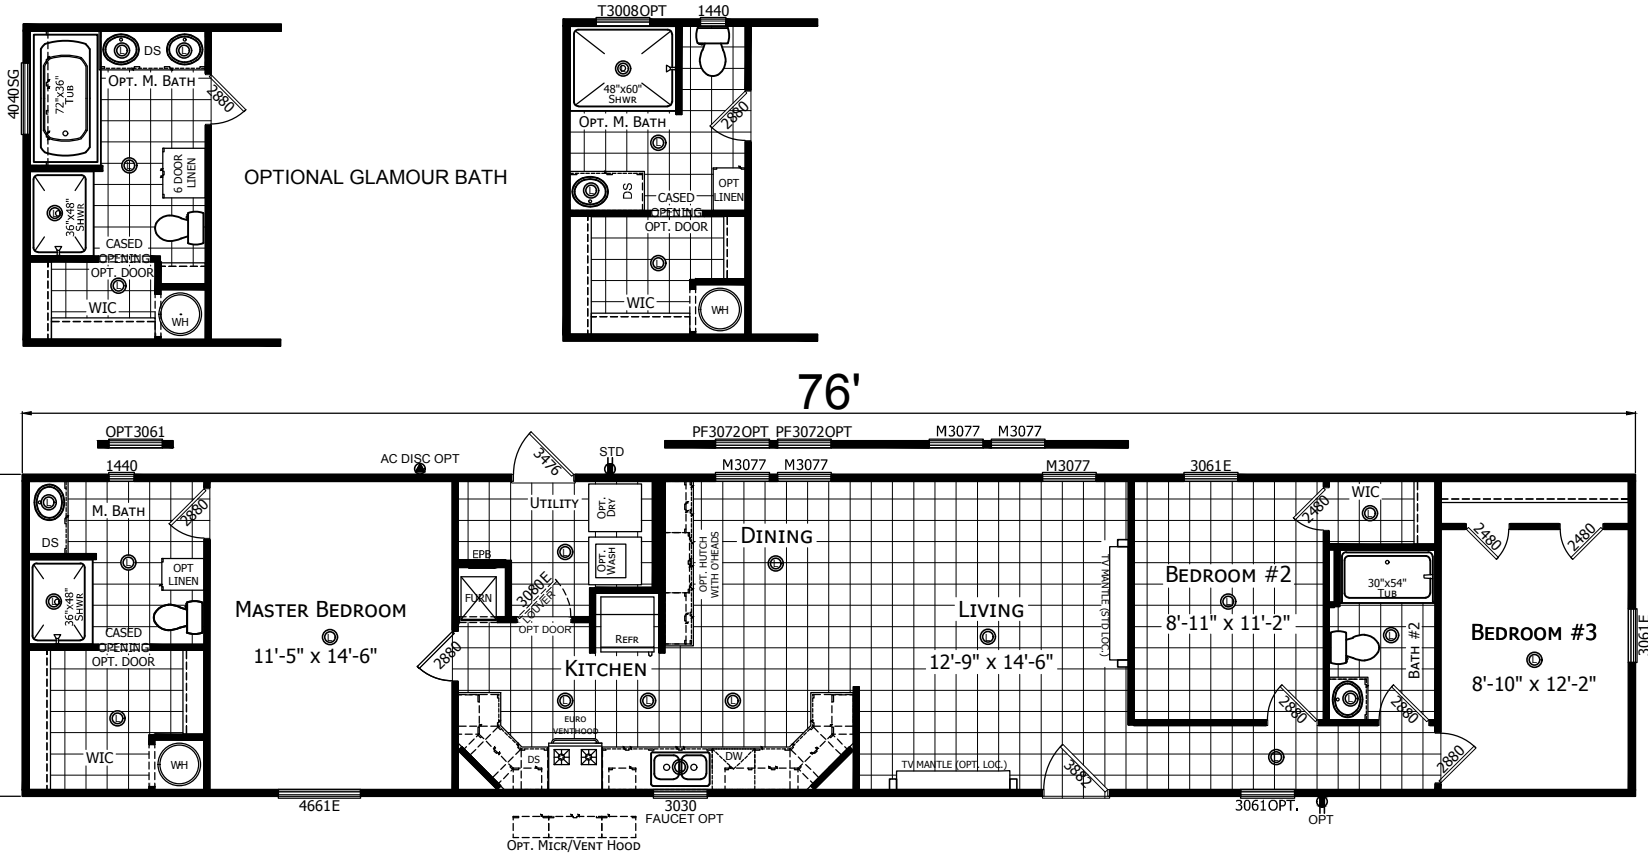

Kirtland

Select Series - Single Section by Champion Homes

1,153 SQ. FT. (Approximate) 3 Bedrooms, 2 Baths

Last Updated: 3-24-22

FACTORY SELECT HOMES
4890 W. Main St.
Farmington, NM 87401

FSMobileHomes.com | 1-800-750-8802