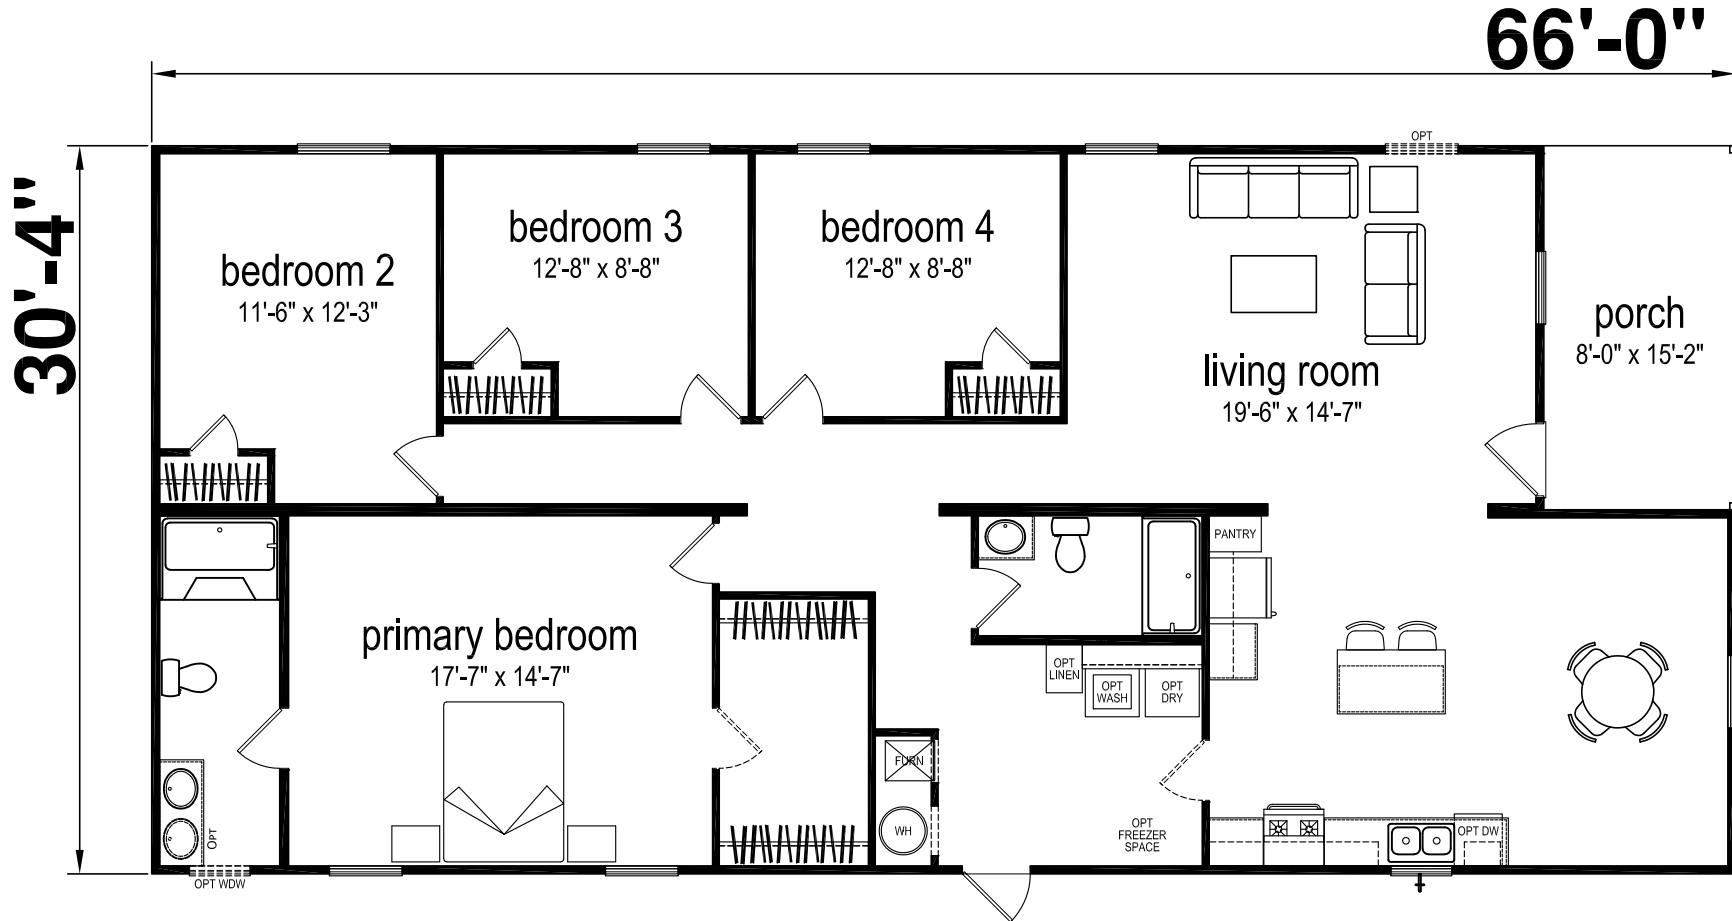

# Kendleton

Prime Series

1881 SQ. FT. (Approximate) 4 Bedroom, 2 Bath

Last Updated: 10-3-24

**FACTORY SELECT HOMES**  
4890 W. Main St.  
Farmington, NM 87401

**FSMobileHomes.com | 1-800-750-8802**

**IMPORTANT:** Alta Cima Corp reserves the right to modify, cancel or substitute products or features of this event at any time without prior notice or obligation. Pictures and other promotional materials are representative and may depict or contain floor plans, square footages, elevations, options, upgrades, extra design features, decorations, floor coverings, specialty light fixtures, custom paint and wall coverings, window treatments, landscaping, sound and alarm systems, furnishings, appliances, and other designer/decorator features and amenities that are not included as part of the home and/or may not be available at all locations. Home, pricing and community information is subject to change, and homes to prior sale, at any time without notice or obligation. ©2020 Alta Cima Corp. All rights reserved.