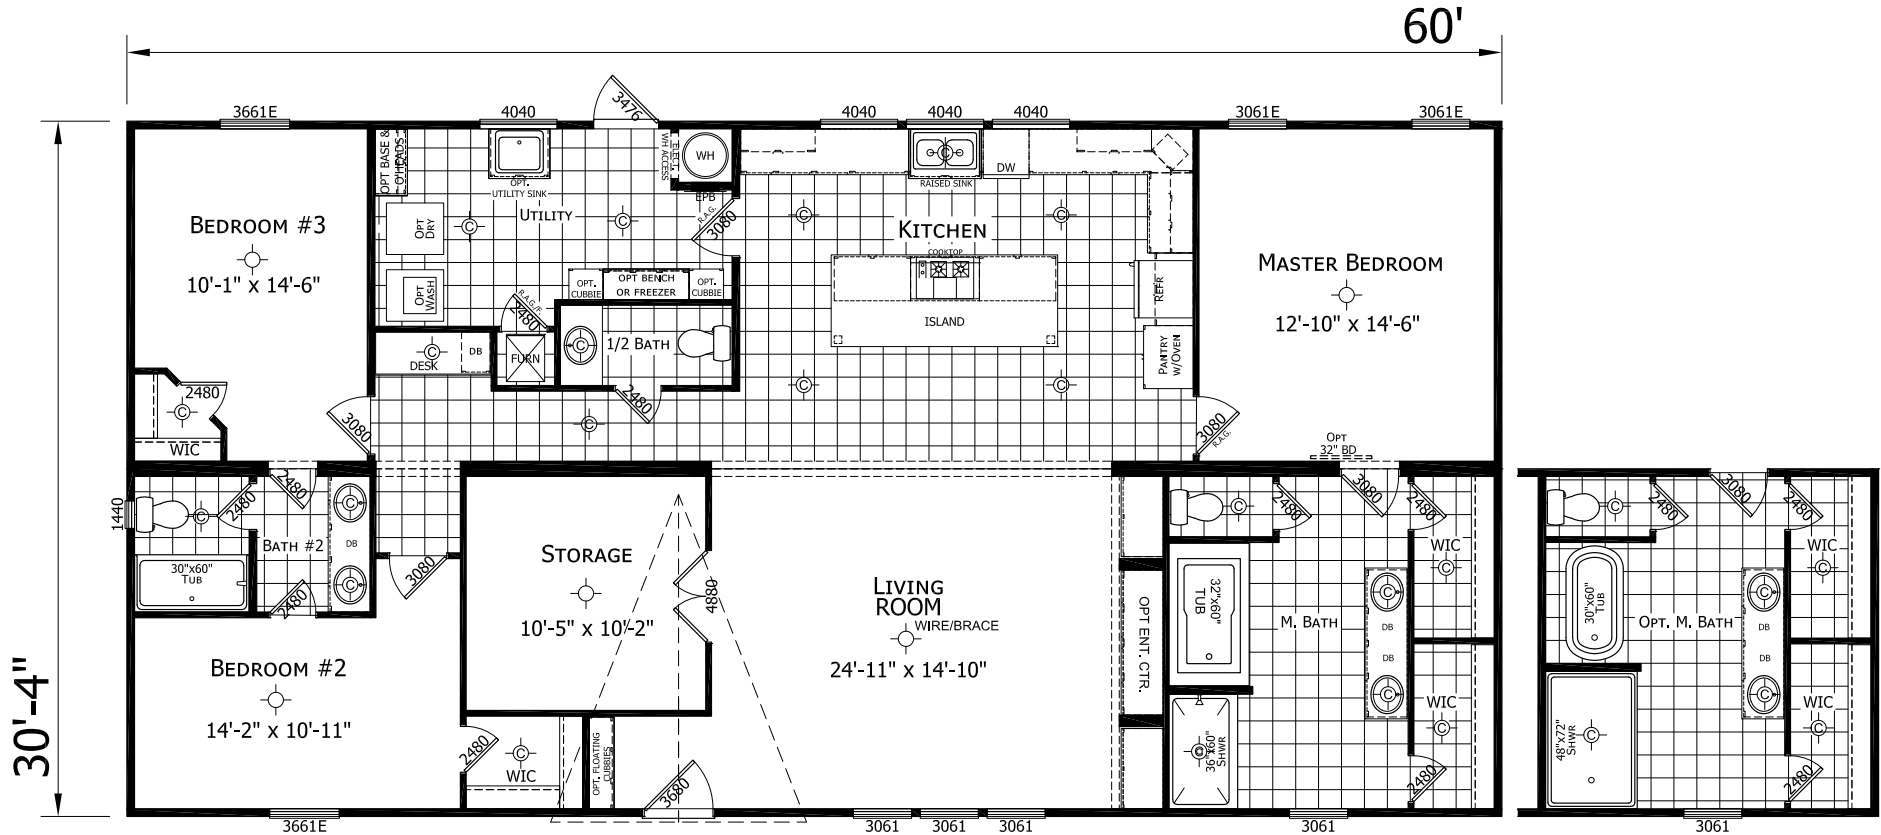

Jordanely

Innovation Series - Multi Section

1,820 SQ. FT. (Approximate) 3 Bedrooms, 2 Baths

Last Updated: 5-24-21

FACTORY SELECT HOMES
4890 W. Main St.
Farmington, NM 87401

FSMobileHomes.com | 1-800-750-8802