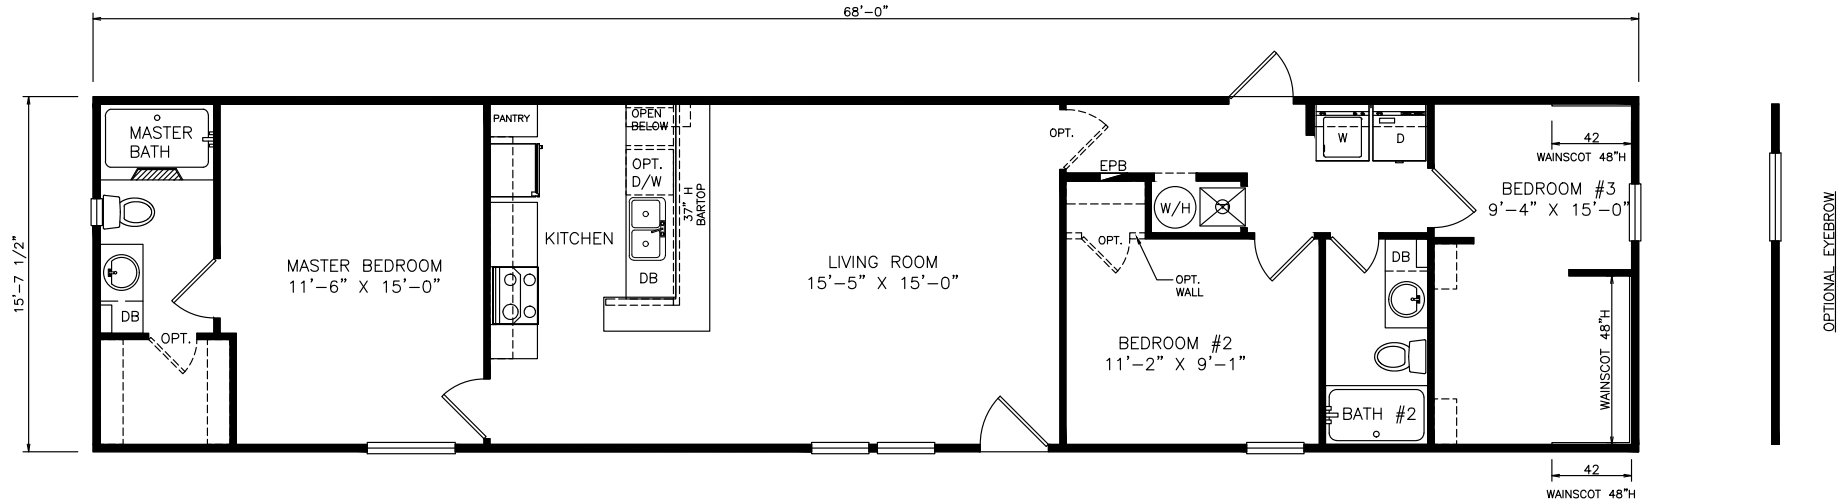

Jennie

Heritage Series - Single Section

1,068 SQ. FT. (Approximate) 3 Bedroom, 2 Bath

Last Updated: 7-7-21

FACTORY SELECT HOMES
4890 W. Main St.
Farmington, NM 87401

FSMobileHomes.com | 1-800-750-8802

IMPORTANT: Alta Cima Corp reserves the right to modify, cancel or substitute products or features of this event at any time without prior notice or obligation. Pictures and other promotional materials are representative and may depict or contain floor plans, square footages, elevations, options, upgrades, extra design features, decorations, floor coverings, specialty light fixtures, custom paint and wall coverings, window treatments, landscaping, sound and alarm systems, furnishings, appliances, and other designer/decorator features and amenities that are not included as part of the home and/or may not be available at all locations. Home, pricing and community information is subject to change, and homes to prior sale, at any time without notice or obligation. ©2020 Alta Cima Corp. All rights reserved.