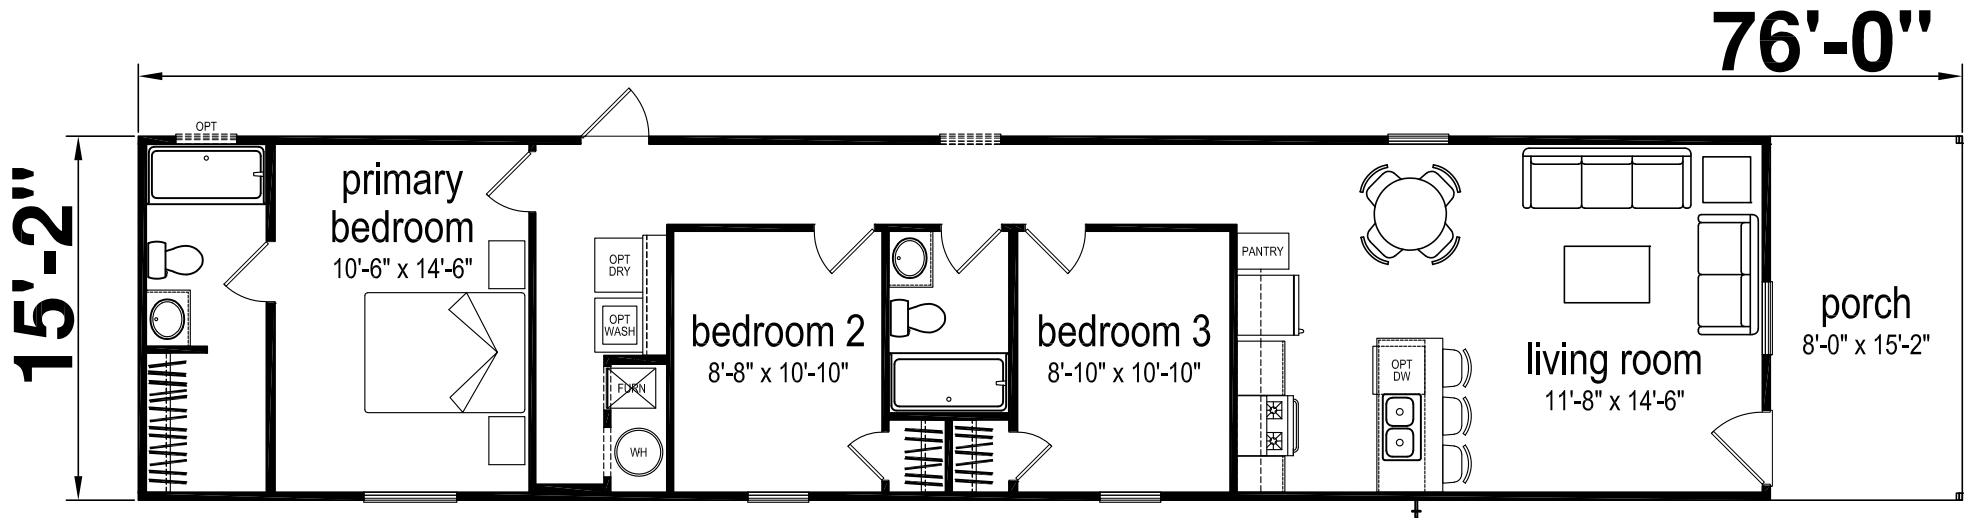

# Ingram

Prime Series

1031 SQ. FT. (Approximate) 3 Bedroom, 2 Bath

Last Updated: 10-3-24